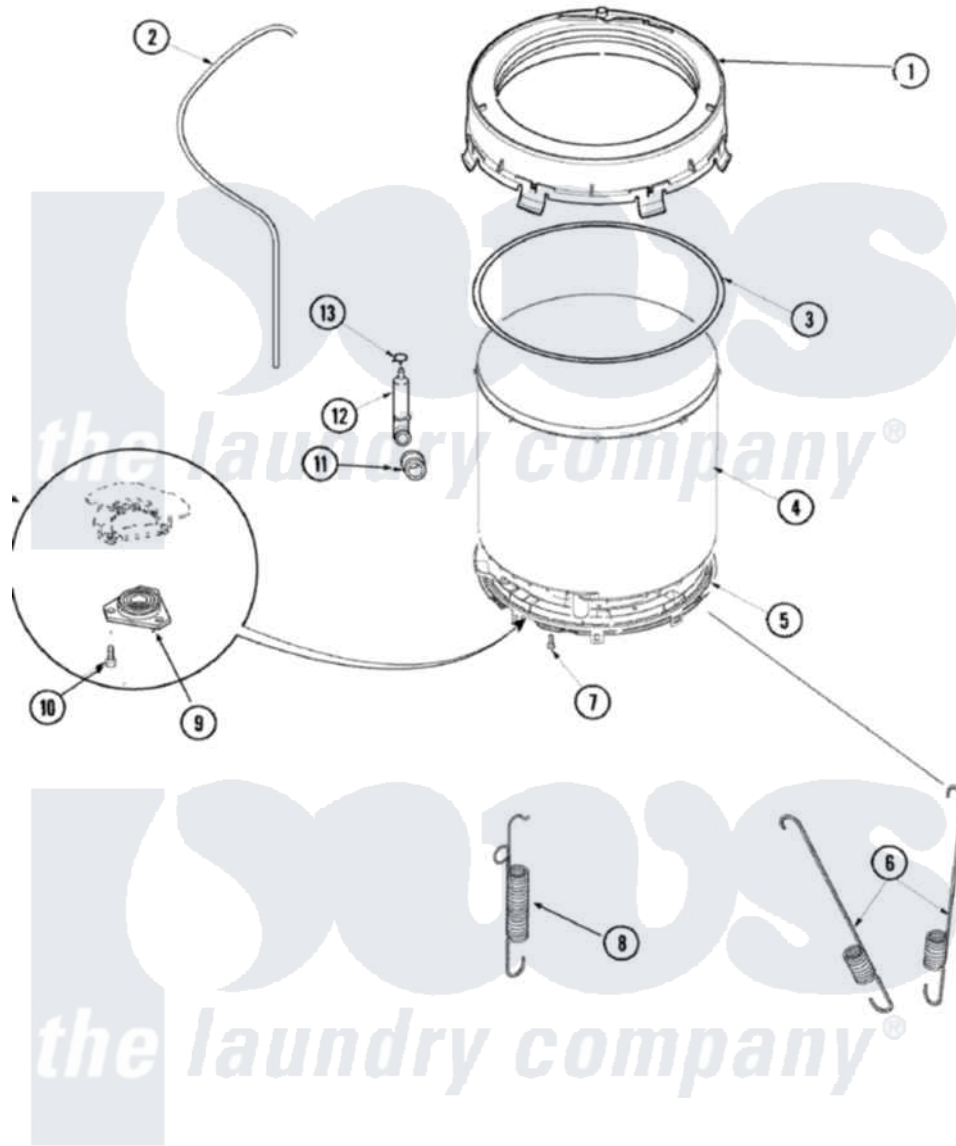

# Amana DLW330RAW 08 - OUTER TUB (SERIES 11)

Amana [Residential Amana DLW330RAW Washer Parts](#) Parts Diagram 08 - OUTER TUB (SERIES 11)  
 Click on the part number to view part

Item	Original Part Number	Replaced By	Status	Part Description
1	40112001P		Not Available	COVER, OUTER TUB
2	40065001	<a href="#">21001748</a>		Hose, Pressure Switch
3	<a href="#">40076601</a>			Gasket, Tub Cover
4	<a href="#">40111001P</a>			Tub, Plastic Outer
5	<a href="#">40001102P</a>			Bottom, Outer Tub
6	27001026	<a href="#">Y37001124</a>		Spring, Tall Tub
7	<a href="#">40064301</a>			Screw, 1/4-15 x 3/4 Hex
8	<a href="#">27001025</a>			Spring, Counterweight
9	<a href="#">40004201P</a>			Main Bearing Assembly
10	40067901	<a href="#">40128701</a>		Screw, 5/16-18 X .50
11	<a href="#">40037801</a>			Grommet
12	<a href="#">40008501</a>			Assembly, Pressure Bulb
13	40109101	<a href="#">285655</a>		Clamp, Hose