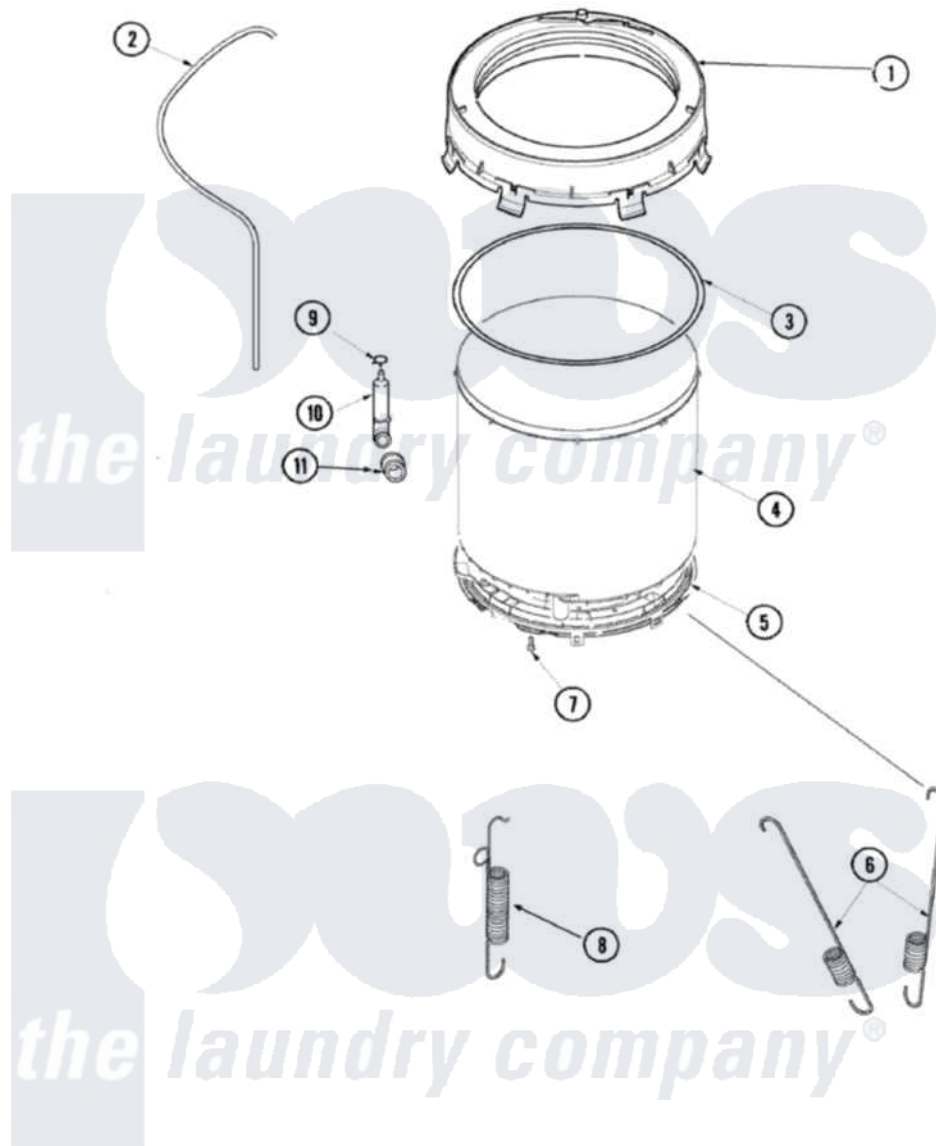

Amana DLW330RAW 09 - OUTER TUB (SERIES 15)

Amana [Residential Amana DLW330RAW Washer Parts](#) Parts Diagram 09 - OUTER TUB (SERIES 15)
 Click on the part number to view part

Item	Original Part Number	Replaced By	Status	Part Description
1	40112001P		Not Available	COVER, OUTER TUB
2	40065001	21001748		Hose, Pressure Switch
3	40076601			Gasket, Tub Cover
4	40111001P			Tub, Plastic Outer
5	27001067			Bottom, Outer Tub
6	27001026	Y37001124		Spring, Tall Tub
7	40064301			Screw, 1/4-15 x 3/4 Hex
8	27001025			Spring, Counterweight
9	40109101	285655		Clamp, Hose
10	40008501			Assembly, Pressure Bulb
11	40037801			Grommet