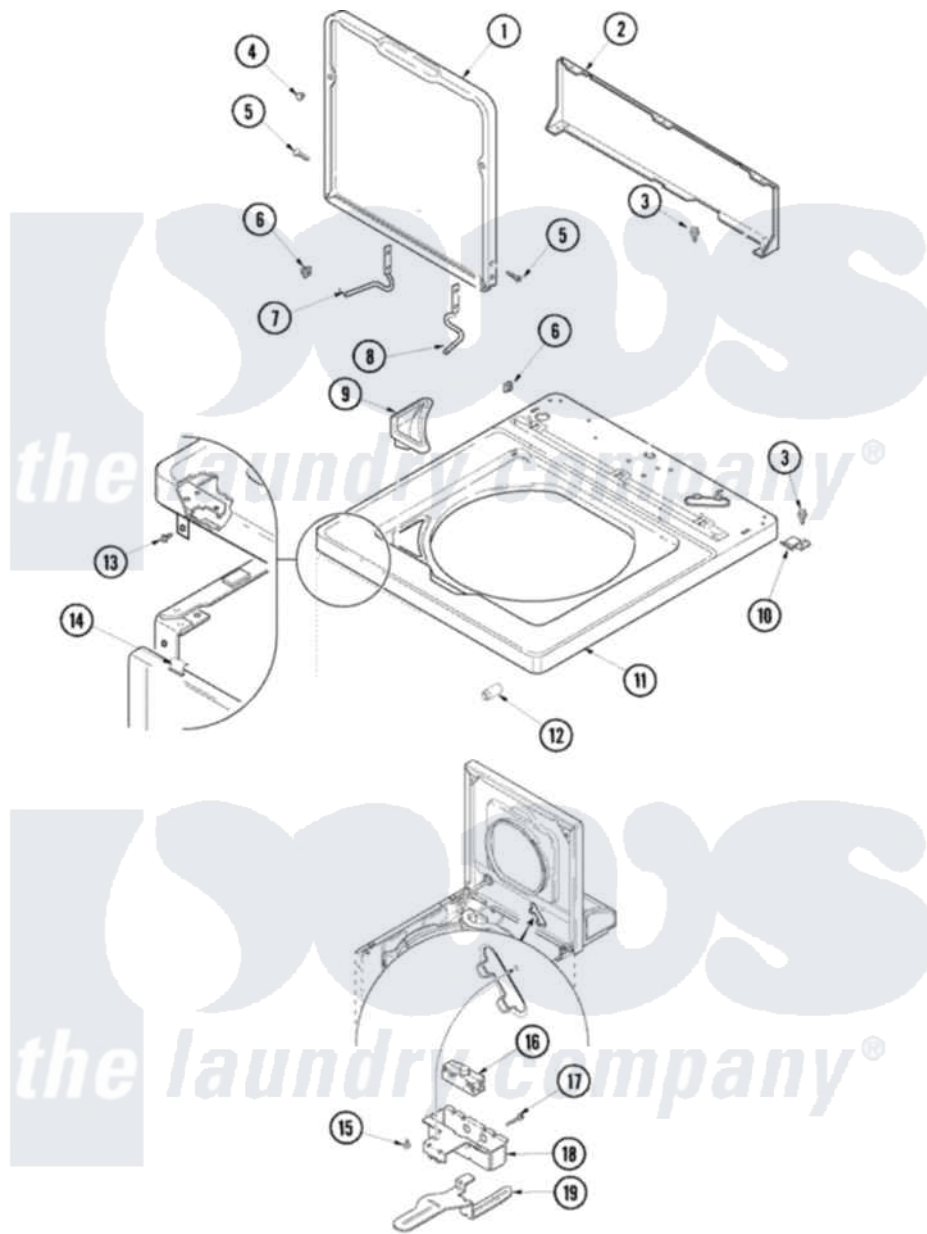

Amana DLW330RAW 11 - TOP, LID AND LID SWITCH

Amana Residential Amana DLW330RAW Washer Parts Parts Diagram 11 - TOP, LID AND LID SWITCH
 Click on the part number to view part

Item	Original Part Number	Replaced By	Status	Part Description
1	40111301WP	27001093		Lid
2	40121402			Panel, Back
3	501086	90767		Screw, 8A X 3/8 HeX Washer Head Tapping
4	40038001			Bumper
5	40039201	W10119828		Screw, Lid Hinge Mounting
6	40008201			Bushing, Hinge
7	40094002			Hinge, Lid Left Stop
8	40094101			Hinge, Lid Right Pass
9	40093901			Dispenser, Bleach
10	40063901			Clip, Hold Down
11	40000202WP	27001182		Top
12	40102101			Cap, Hinge
13	503661	27001200		Screw
14	56080	22001650		Fastener, Spring
15	501086	90767		Screw, 8A X 3/8 HeX Washer Head Tapping

16	40035001	27001095	Switch, Lid
17	40040701		Screw, Tapping No.6b-20
18	40009801		Holder, Lid Switch
19	40009701		Arm, Lid Switch