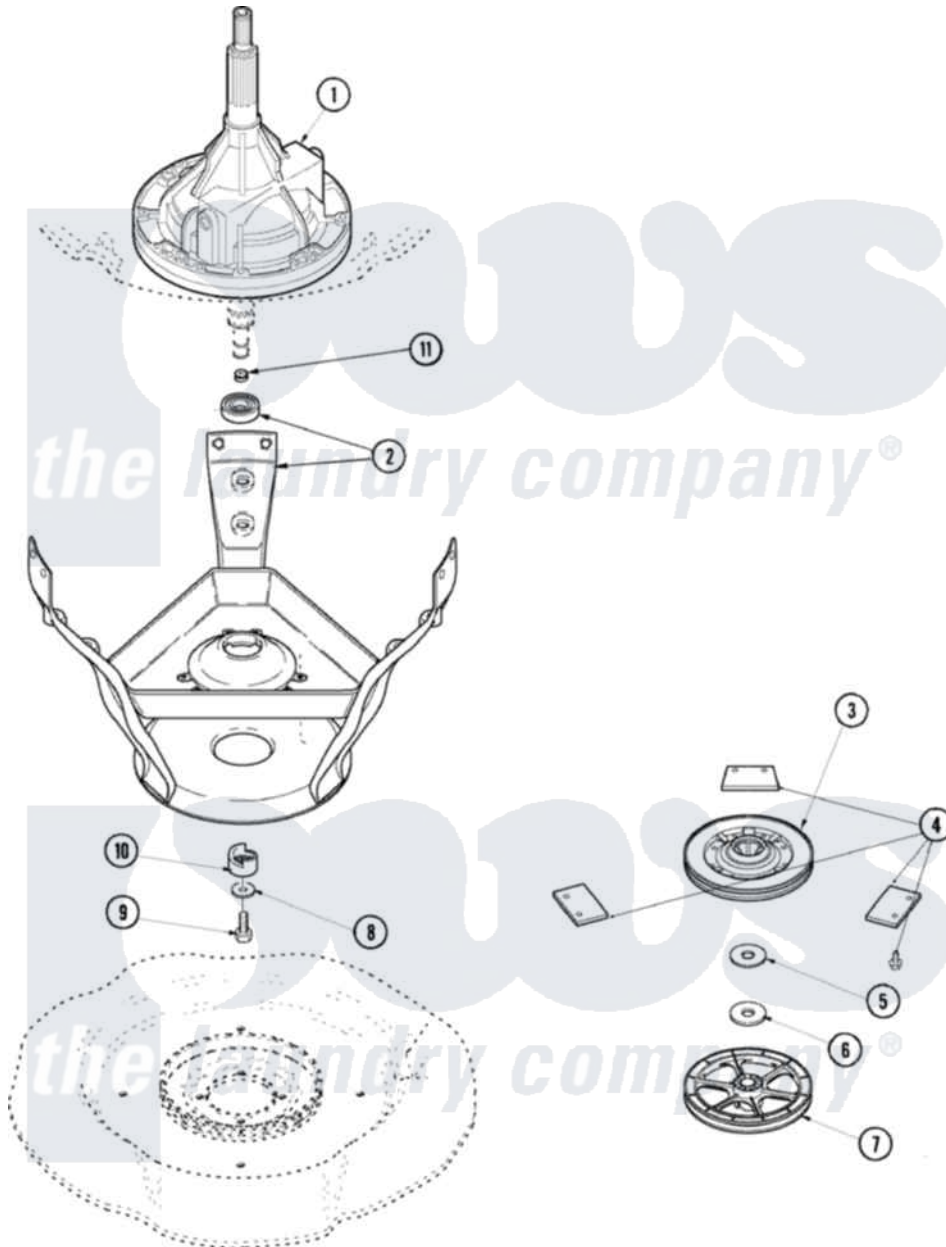

Amana DLW330RAW 12 - TRANSMISSION & BRAKE

Amana Residential Amana DLW330RAW Washer Parts Parts Diagram 12 - TRANSMISSION & BRAKE
 Click on the part number to view part

Item	Original Part Number	Replaced By	Status	Part Description
1	27001035	W10219151		Transmission
"	40065301	12002178		Transmison
2	40015302P	12002013		Base
3	R9900474			Brake Assembly
4	R0000014			Kit, Brake Pad
"	26594P			Grease, Silicone - 2 Oz Tube
5	40065701			Washer, 2 Odx.63 ID
6	40063201			Washer, Flat
7	40047202			Pulley, Spin
8	40041501			Washer
9	40063401			Screw, 1/4-20 x 5/8 Hex
10	40047402			Helix, Plastic
11	35-2010	207843		Lip Seal Repair Kit