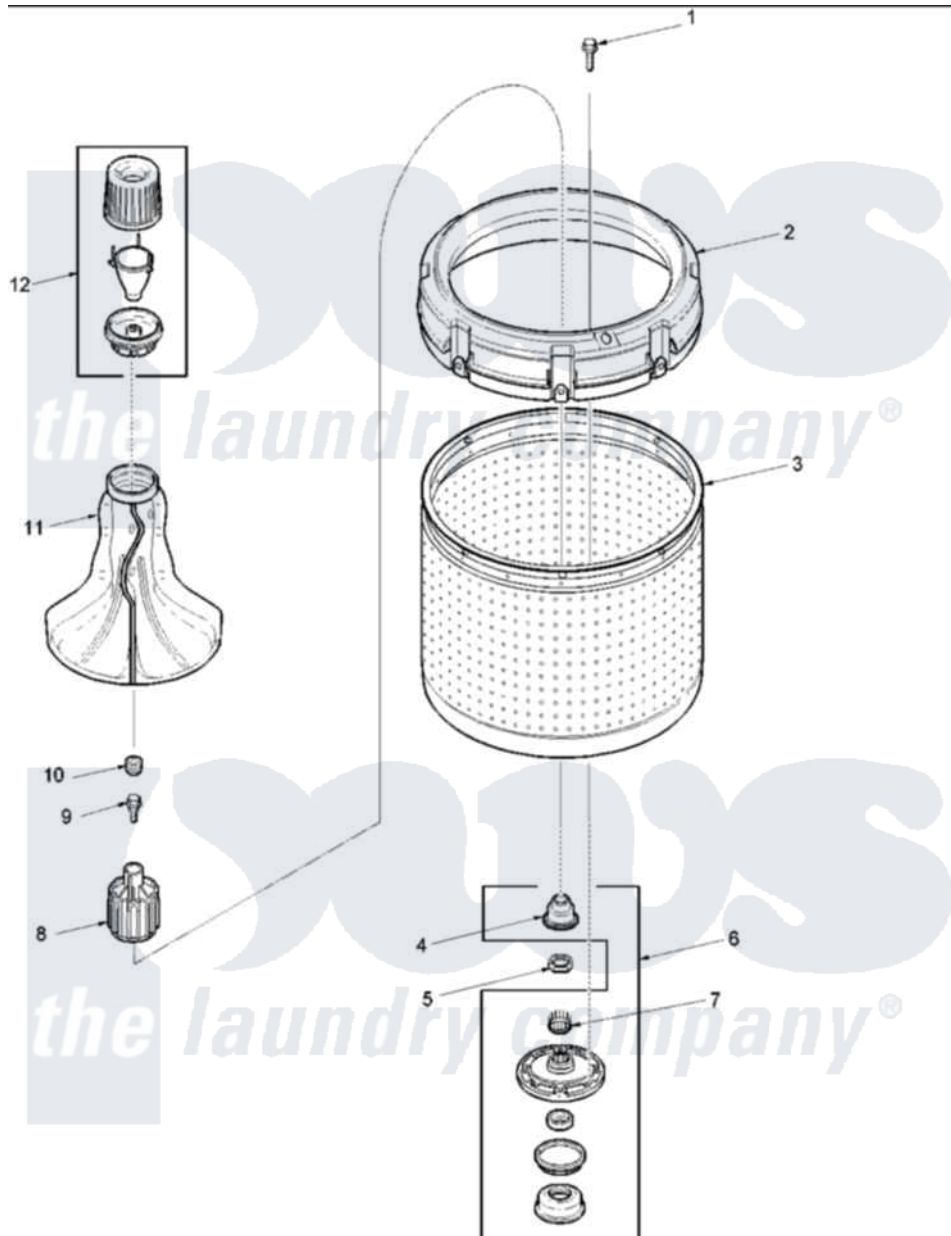

**Amana DLW330RAW (BOM: PDLW330RAW) 01 - AGITATOR, DRIVE BELL, WASHTUB AND HUB**

Amana Residential Amana DLW330RAW (BOM: PDLW330RAW) Washer Parts Parts Diagram 01 - AGITATOR, DRIVE BELL, WASHTUB AND HUB  
 Click on the part number to view part

Item	Original Part Number	Replaced By	Status	Part Description
1	40063301	<a href="#">3400527</a>		Screw
2	40002901	<a href="#">27001052</a>		Balance Ring
3	40000801	<a href="#">719P3</a>		Assembly- Wash
4	<a href="#">40016101</a>			Seal, Bell Drive
5	<a href="#">40016301</a>			Nut, Lock
6	<a href="#">R9900457</a>			Kit, Hub And Seal
7	<a href="#">40008301</a>			Insert, Spline
8	<a href="#">R9900189</a>			Kit, Drive Bell And Seal
9	<a href="#">40065102</a>			Screw, Shoulder 1/4
10	<a href="#">40008401</a>			Plug, Bell
11	<a href="#">40000501W</a>			Agitator, Flex Vane
12	<a href="#">40002101W</a>			Assembly, Fabric Softner