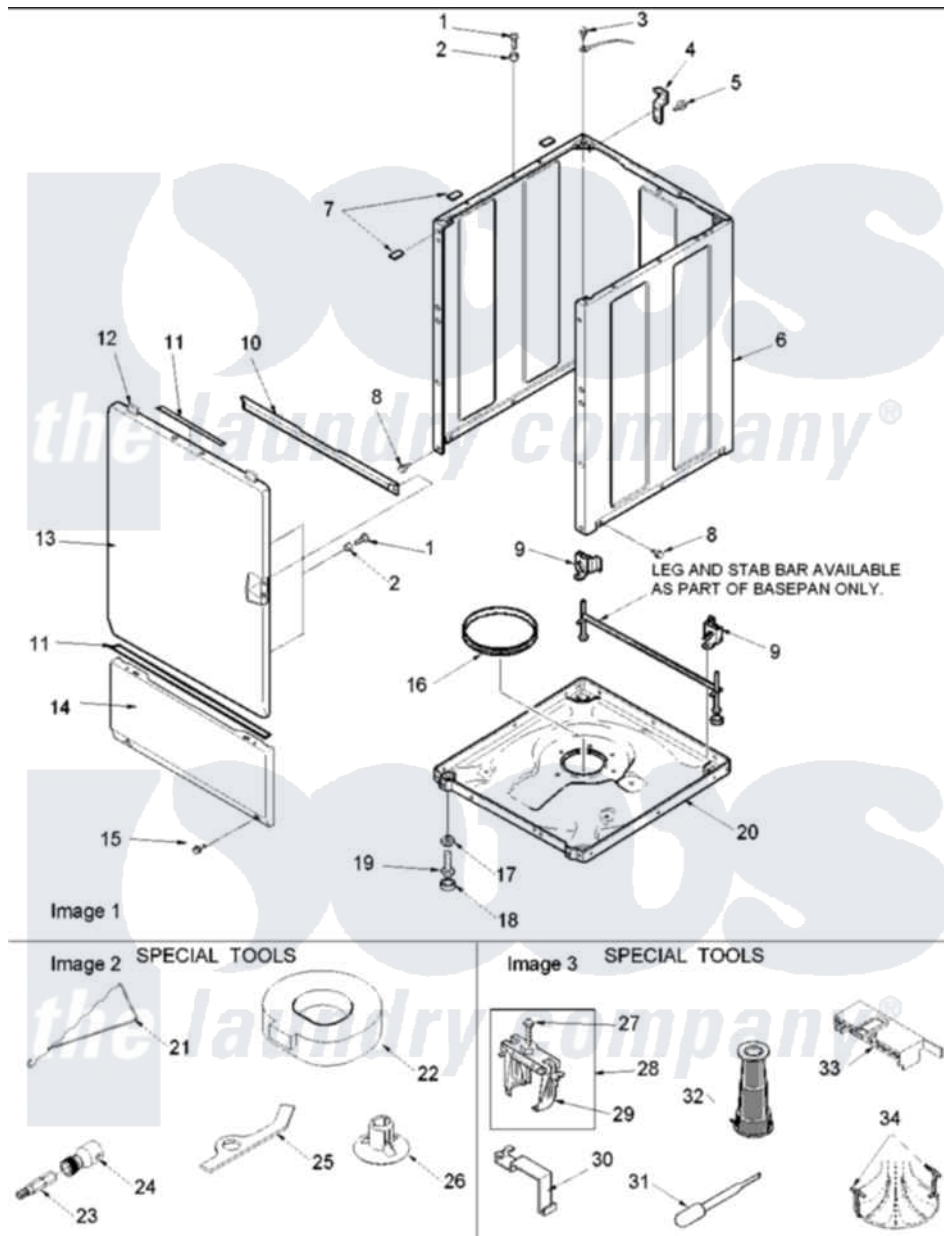

# Amana DLW330RAW (BOM: PDLW330RAW) 02 - BASE, CABINET, FRONT AND SPECIAL TOOLS

Amana Residential Amana DLW330RAW (BOM: PDLW330RAW) Washer Parts Diagram 02 - BASE, CABINET, FRONT AND SPECIAL TOOLS  
 Click on the part number to view part

Item	Original Part Number	Replaced By	Status	Part Description
1	32671	<a href="#">Y014874</a>		Screw, Idler Arm And Sleeve
2	<a href="#">505187</a>			Locator, Panel
3	<a href="#">20530</a>			Screw, 10-24 x 3/8 Hex
4	<a href="#">500003</a>			Hinge, Top
5	40064801	<a href="#">3390631</a>		Screw, 10-16 X 3/8
6	40076401WP	<a href="#">37001284</a>		Cabinet As Pack
7	<a href="#">Y56128</a>			Pad, Bumper
9	<a href="#">40031501</a>			Bracket, Self Leveling
10	56486		Not Available	BRACE, TOP
11	<a href="#">40083101</a>			Tape, Foam
12	56080	<a href="#">22001650</a>		Fastener, Spring
13	<a href="#">40035401WP</a>			Panel, Front
14	<a href="#">40045301WP</a>			Panel, Access
15	<a href="#">40034101</a>			Screw, No.12bx1/2
16	<a href="#">40037401</a>			Ring, Friction

17	<a href="#">40038101</a>		Nut, Leg
18	<a href="#">40016001</a>		Foot, Rubber
19	40039001	<a href="#">22003428</a>	Leg, Adjustable
20	40031201P	<a href="#">27001226</a>	Base Lev
21	289P4	<a href="#">321P4</a>	Hook, Spring
22	40068201	<a href="#">27001185</a>	Brace- Shp
23	<a href="#">282P4</a>		T25 Tamper Resistant Bit
24	<a href="#">24161</a>		Torx Bit Holder
25	<a href="#">306P4</a>		Hex Wrench
26	40047301	<a href="#">27001185</a>	Brace- Shp
27	<a href="#">294P4B</a>		Drive Bell Bolt
28	<a href="#">294P4</a>		Bell Tool
29	294P5A	Not Available	DRIVE BELL ARMS
30	<a href="#">273P4</a>		Tub Cover Gasket Tool
31	<a href="#">283P4</a>		Terminal Extractor Tool
32	<a href="#">293P4</a>		Seal Tool
33	<a href="#">34677</a>		10 Circuit Plug
34	<a href="#">254P4P</a>		Agitator Hooks