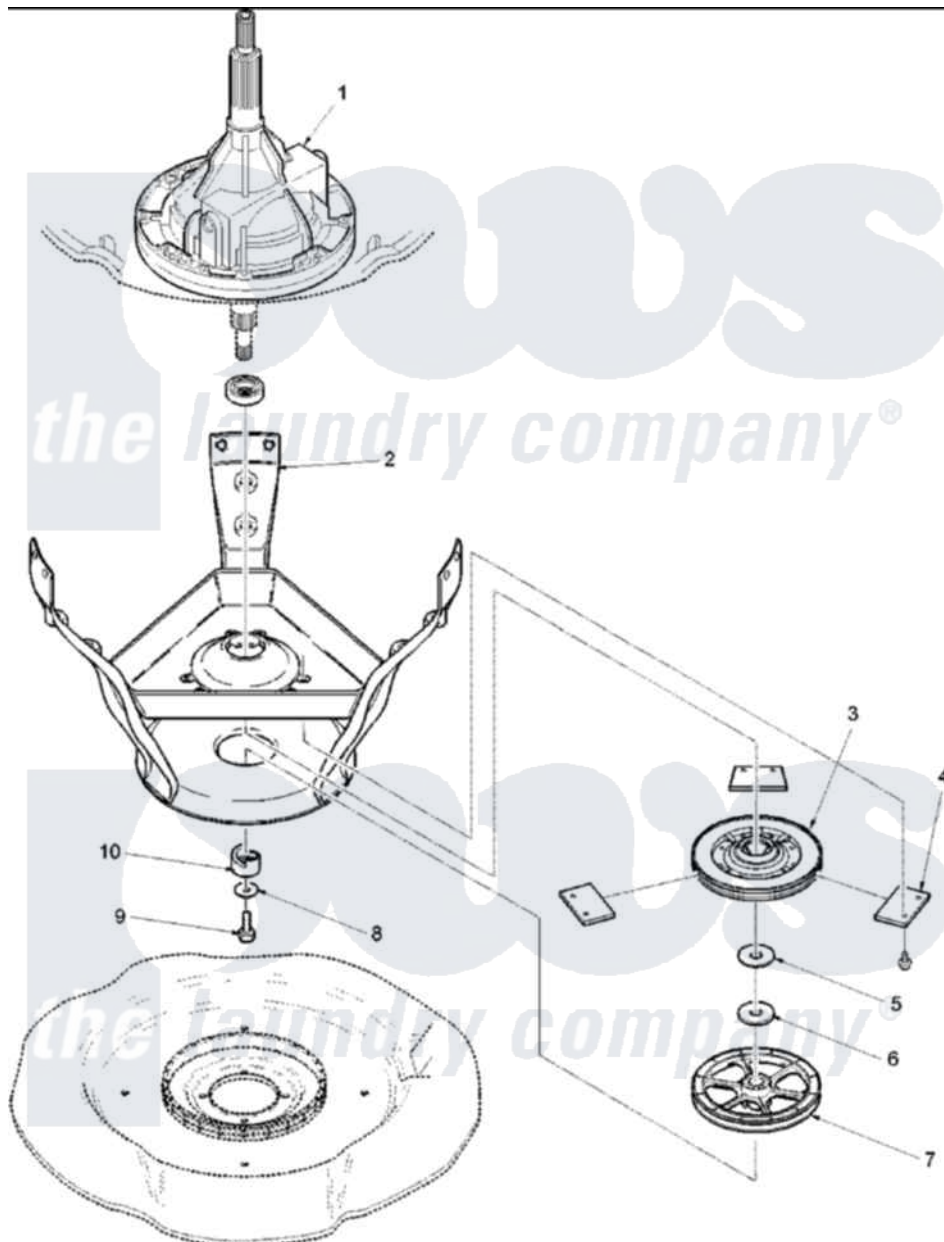

# Amana DLW330RAW (BOM: PDLW330RAW) 03 - BEARINGS, BRAKE, AND TRANSMISSION

Amana Residential Amana DLW330RAW (BOM: PDLW330RAW) Washer Parts Parts Diagram 03 - BEARINGS, BRAKE, AND TRANSMISSION  
 Click on the part number to view part

Item	Original Part Number	Replaced By	Status	Part Description
1	40065301	<a href="#">12002178</a>		Transmison
2	40070002	<a href="#">12002013</a>		Base
3	40003103	<a href="#">R9900474</a>		Brake Assembly
4	<a href="#">R0000014</a>			Kit, Brake Pad
5	<a href="#">40065701</a>			Washer, 2 Odx.63 ID
6	<a href="#">40063201</a>			Washer, Flat
7	<a href="#">40047202</a>			Pulley, Spin
8	<a href="#">40041501</a>			Washer
9	<a href="#">40063401</a>			Screw, 1/4-20 x 5/8 Hex
10	<a href="#">40047402</a>			Helix, Plastic
NI	<a href="#">26594P</a>			Grease, Silicone - 2 Oz Tube