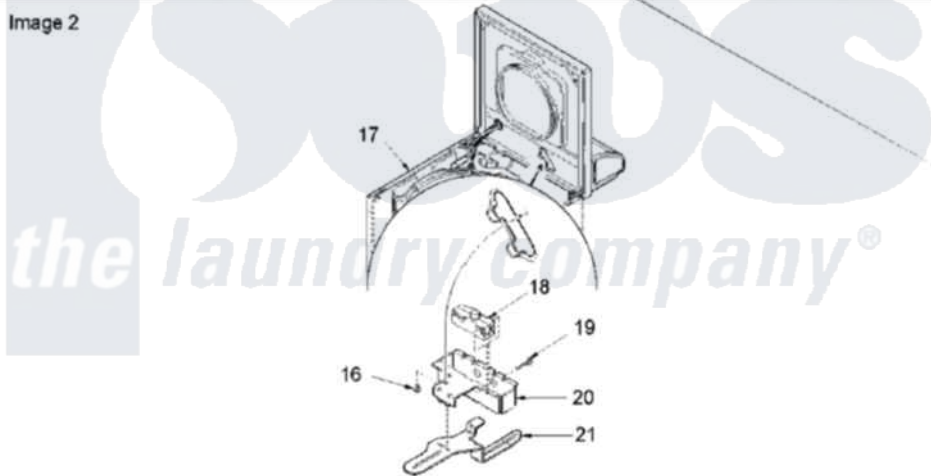

Amana DLW330RAW (BOM: PDLW330RAW) 04 - CABINET TOP, DOOR, AND DOOR SWITCH

Image 1

Image 2

Amana Residential Amana DLW330RAW (BOM: PDLW330RAW) Washer Parts Parts Diagram 04 - CABINET TOP, DOOR, AND DOOR SWITCH
 Click on the part number to view part

Item	Original Part Number	Replaced By	Status	Part Description
1	40111301W	27001093		Lid
2	40051401		Not Available	PANEL,HOME HOOD BACK
4	40038001			Bumper
5	40039201	W10119828		Screw, Lid Hinge Mounting
6	40008201			Bushing, Hinge
7	40094002			Hinge, Lid Left Stop
8	40094101			Hinge, Lid Right Pass
10	40093901			Dispenser, Bleach
11	40063901			Clip, Hold Down
12	40000202W	27001182		Top
13	40102101			Cap, Hinge
15	56080	22001650		Fastener, Spring
17	40076401WP	37001284		Cabinet As Pack
18	40035001	27001095		Switch, Lid
19	40040701			Screw, Tapping No.6b-20