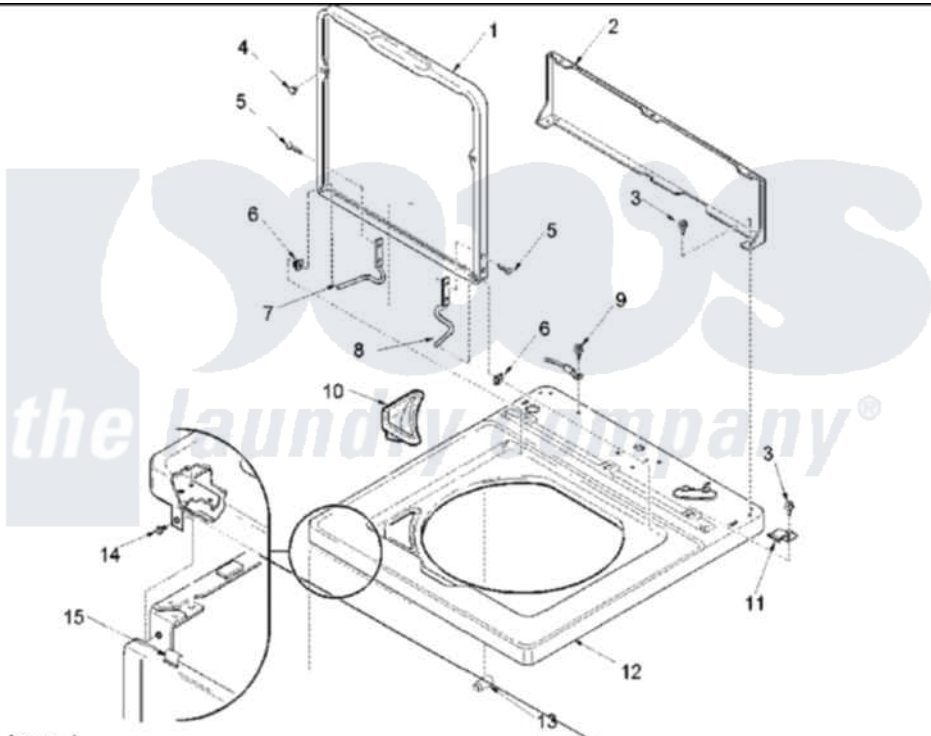

Amana DLW330RAW (BOM: PDLW330RAW) 04 - CABINET TOP, DOOR, AND DOOR SWITCH

Image 1

Image 2

Amana Residential Amana DLW330RAW (BOM: PDLW330RAW) Washer Parts Parts Diagram 04 - CABINET TOP, DOOR, AND DOOR SWITCH
 Click on the part number to view part

Item	Original Part Number	Replaced By	Status	Part Description
1	40111301W	27001093		Lid
2	40051401		Not Available	PANEL,HOME HOOD BACK
4	40038001			Bumper
5	40039201	W10119828		Screw, Lid Hinge Mounting
6	40008201			Bushing, Hinge
7	40094002			Hinge, Lid Left Stop
8	40094101			Hinge, Lid Right Pass
10	40093901			Dispenser, Bleach
11	40063901			Clip, Hold Down
12	40000202W	27001182		Top
13	40102101			Cap, Hinge
15	56080	22001650		Fastener, Spring
17	40076401WP	37001284		Cabinet As Pack
18	40035001	27001095		Switch, Lid
19	40040701			Screw, Tapping No.6b-20