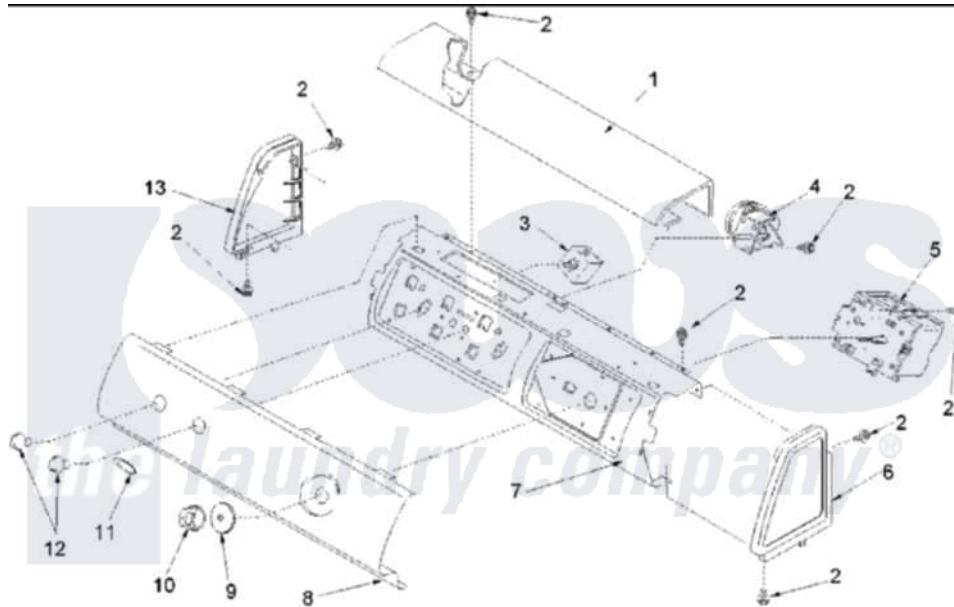

Amana DLW330RAW (BOM: PDLW330RAW) 05 - CONTROL PANELS

Amana Residential Amana DLW330RAW (BOM: PDLW330RAW) Washer Parts Parts Diagram 05 - CONTROL PANELS

Click on the part number to view part

Item	Original Part Number	Replaced By	Status	Part Description
1	503674W			Cover, Top
3	40077101			Switch, Temperature Select
4	40077201			Switch, Pressure
5	40058801			Timer, 7 Cycle
6	40012701W		Not Available	ENDCAP (RT-WHT)
7	40039601			Support, Control Panel
8	40119101W	27001081		Panel- Gra
9	40013701W	27001134		Dial- Time
10	40014001W	27001133		Knob- Time
11	40083301			Medallion
12	40013401W	27001137		Knob Sele
13	40012702W			Endcap