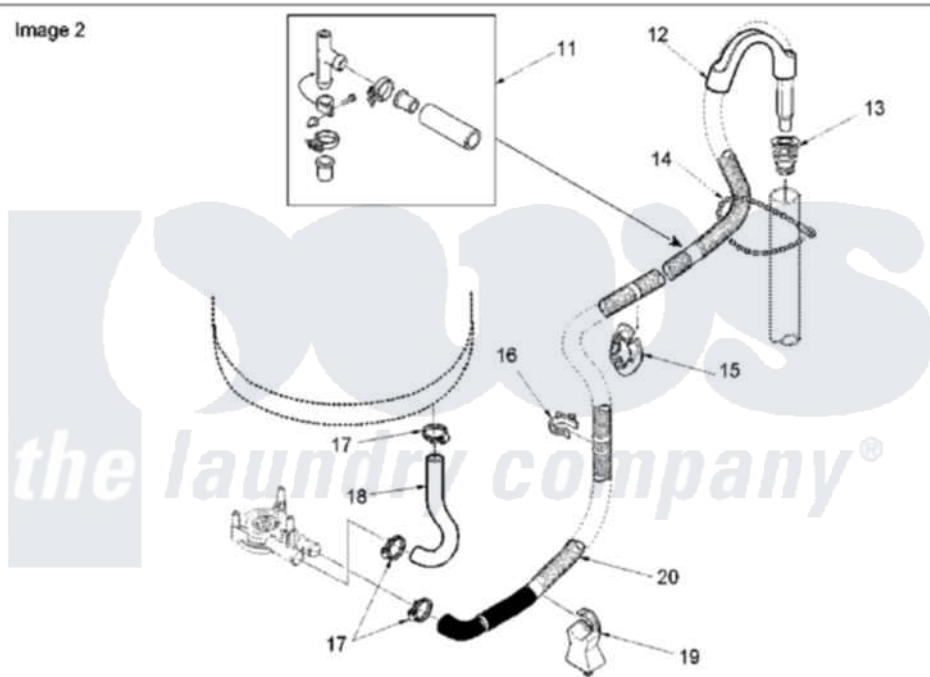

Amana DLW330RAW (BOM: PDLW330RAW) 07 - MIXING VALVE AND HOSES

Image 1

Image 2

Amana Residential Amana DLW330RAW (BOM: PDLW330RAW) Washer Parts Parts Diagram 07 - MIXING VALVE AND HOSES

Click on the part number to view part

Item	Original Part Number	Replaced By	Status	Part Description
1	40098901	27001184		Hose, Mixing Valve To Tub
2	503661	27001200		Screw
3	36801	596669		Clamp, Manifold
4	34500	22001900		Preventer, Back Flow
6	40097701	R0131578		Valve-Inlet
7	40098801			Plate, Mixing Value
8	20290	Y013783		Washer, Inlet Hose
9	40058001	76313		Hosefill
"	40058002	76313		Hosefill
10	28605	22002960		Strainer, Washer Inlet
11	562P3	76660		Break-Sphn
12	33615	22003814		Retainer, Drain Hose
13	40008101			Adapter, Standpipe
14	33489	8539404		Tie-Wire
15	40058501			Relief, Strain Drain

16	36014		Clip, Retainer-Hose
17	36802	285655	Clamp, Hose
18	40094201		Hose, Tub To Pump
19	40044901		Stand, Hose
20	40053901		Hose, Drain