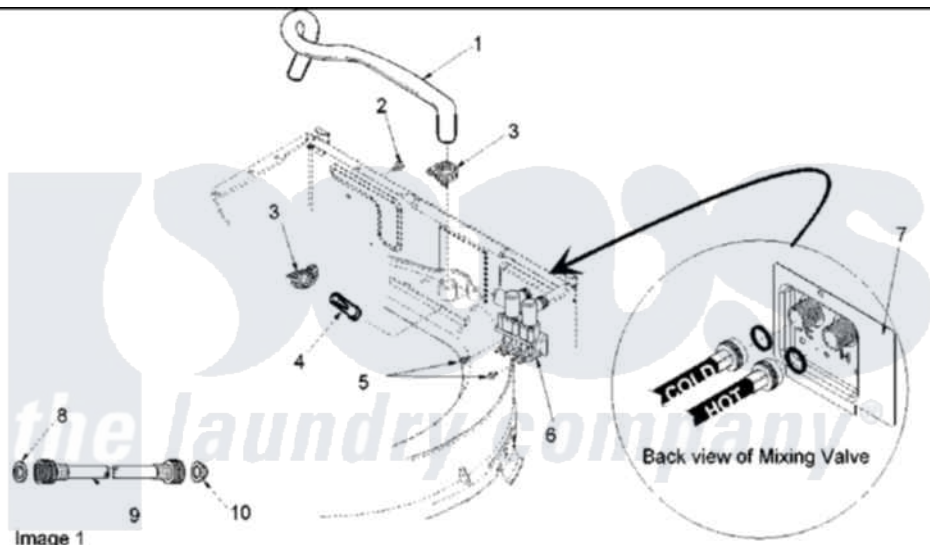

Amana DLW330RAW (BOM: PDLW330RAW) 07 - MIXING VALVE AND HOSES

Image 1

Image 2

Amana Residential Amana DLW330RAW (BOM: PDLW330RAW) Washer Parts Parts Diagram 07 - MIXING VALVE AND HOSES

Click on the part number to view part

Item	Original Part Number	Replaced By	Status	Part Description
1	40098901	27001184		Hose, Mixing Valve To Tub
2	503661	27001200		Screw
3	36801	596669		Clamp, Manifold
4	34500	22001900		Preventer, Back Flow
6	40097701	R0131578		Valve-Inlet
7	40098801			Plate, Mixing Value
8	20290	Y013783		Washer, Inlet Hose
9	40058001	76313		Hosefill
"	40058002	76313		Hosefill
10	28605	22002960		Strainer, Washer Inlet
11	562P3	76660		Break-Sphn
12	33615	22003814		Retainer, Drain Hose
13	40008101			Adapter, Standpipe
14	33489	8539404		Tie-Wire
15	40058501			Relief, Strain Drain

16	36014		Clip, Retainer-Hose
17	36802	285655	Clamp, Hose
18	40094201		Hose, Tub To Pump
19	40044901		Stand, Hose
20	40053901		Hose, Drain