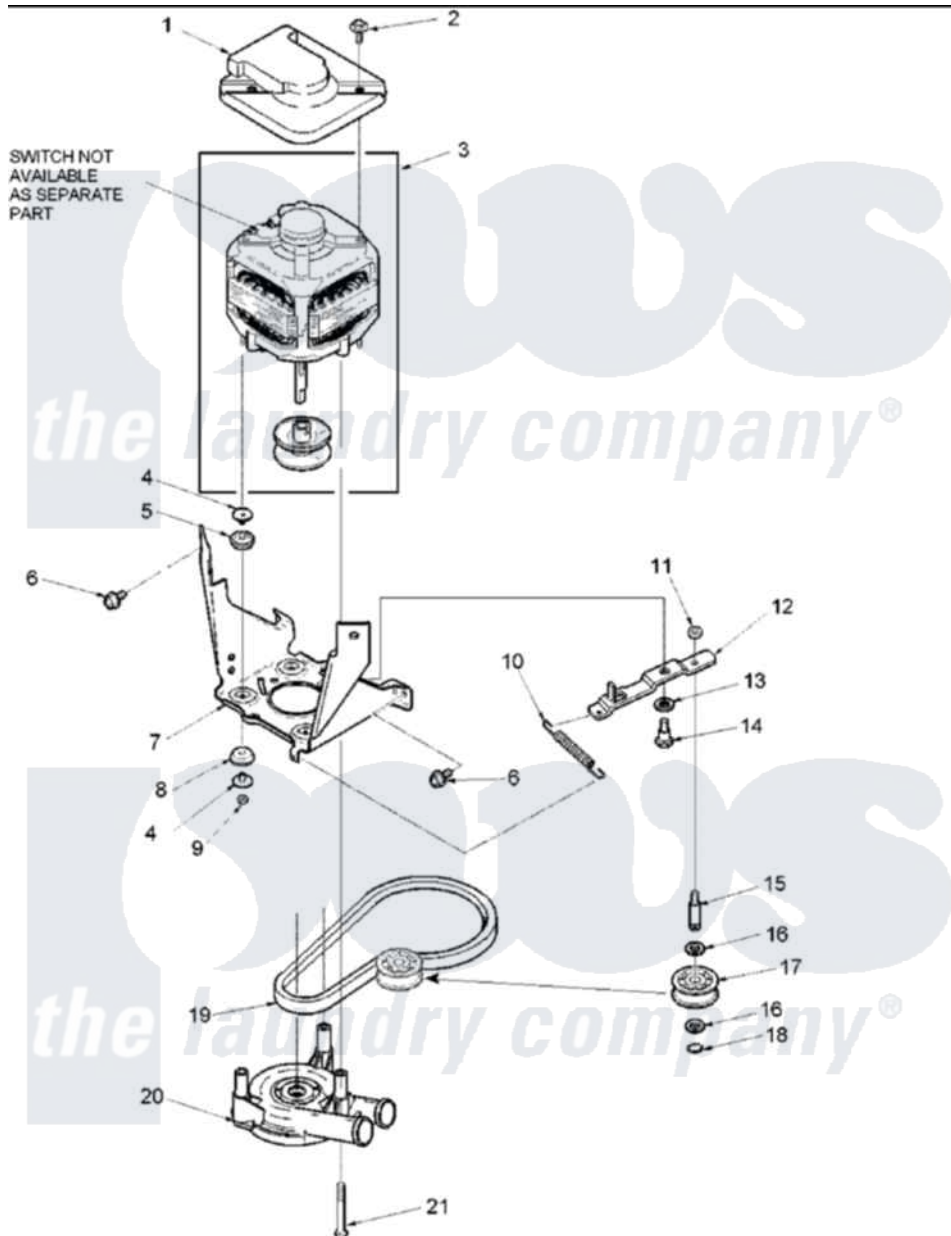

# Amana DLW330RAW (BOM: PDLW330RAW) 08 - MOTOR, BELT, PUMP, AND IDLER ASSY

Amana Residential Amana DLW330RAW (BOM: PDLW330RAW) Washer Parts Parts Diagram 08 - MOTOR, BELT, PUMP, AND IDLER ASSY  
 Click on the part number to view part

Item	Original Part Number	Replaced By	Status	Part Description
1	<a href="#">40112301</a>			Shield, Motor
2	40046701	<a href="#">4312464</a>		Screw
3	40095003	<a href="#">27001215</a>		Motor W/Pulley
4	<a href="#">40053701</a>			Post, Isolator
5	<a href="#">40053801</a>			Mount, Motor Upper
6	40105601	<a href="#">40128701</a>		Screw, 5/16-18 X .50
7	40015501		Not Available	BRACKET, MOTOR MOUNT
8	<a href="#">40054301</a>			Mount, Motor Lower
9	40095101	<a href="#">Y707702</a>		Locknut
10	<a href="#">40061401</a>			Spring, Idler Lever
11	<a href="#">40038801</a>			Jamnut, 3/8-16
12	40041001	<a href="#">40041002</a>		Lever, Idler
13	<a href="#">40054701</a>			Washer
14	<a href="#">40038901</a>			Screw, 1/4-20
15	<a href="#">56461</a>			Shaft

16	<a href="#">52549</a>	Washer, 501 ID X3/4 Odx	
17	<a href="#">40045001</a>	Idler Pulley Assembly	
18	<a href="#">23748</a>	Ring, Retaining	
19	40053602	<a href="#">27001007</a>	Belt, Spin
20	40040301	<a href="#">27001233</a>	Pump
21	<a href="#">40063701</a>	Screw, 10-16 x 1.75	