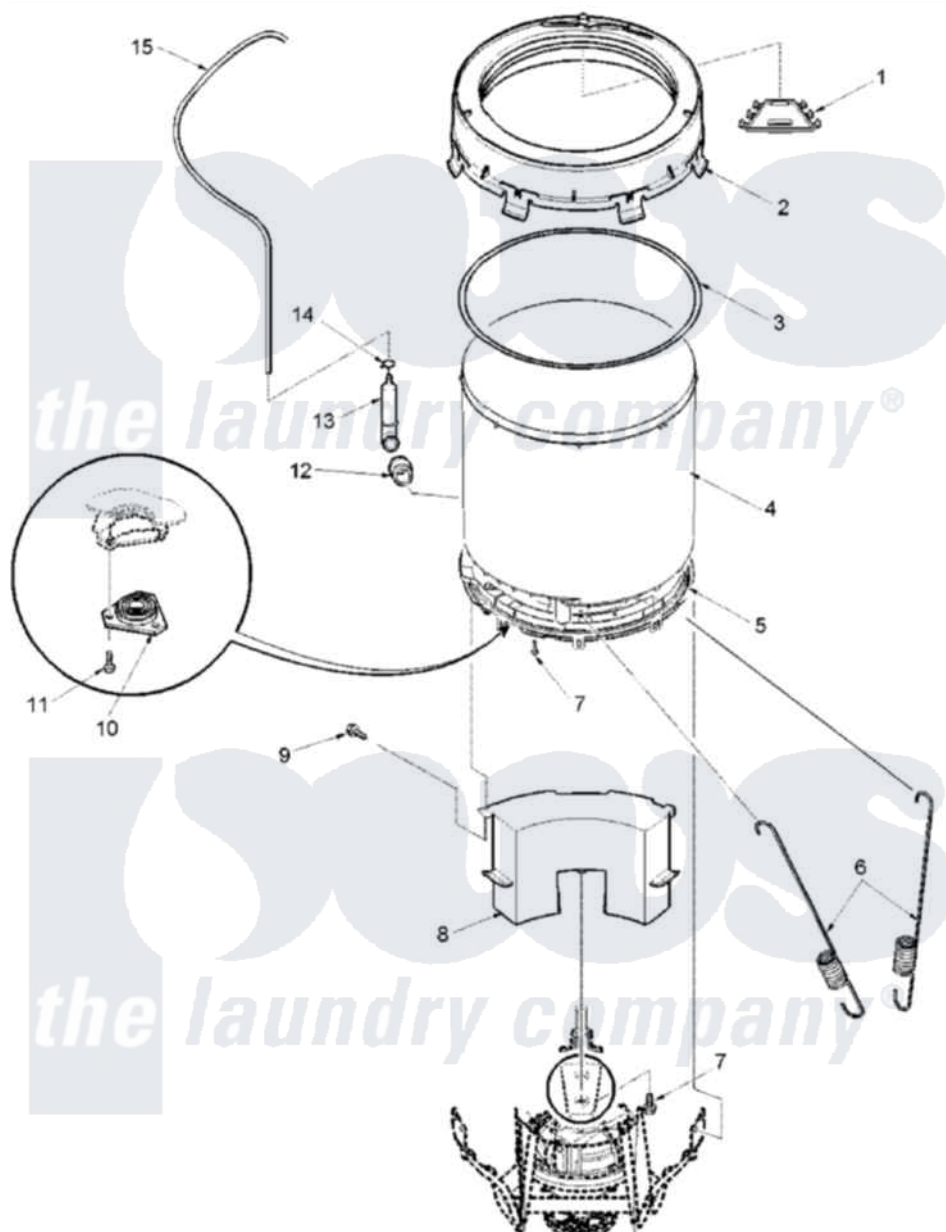

Amana DLW330RAW (BOM: PDLW330RAW) 09 - OUTER TUB AND PRESSURE TUBE

Amana Residential Amana DLW330RAW (BOM: PDLW330RAW) Washer Parts Parts Diagram 09 - OUTER TUB AND PRESSURE TUBE

[Click on the part number to view part](#)

Item	Original Part Number	Replaced By	Status	Part Description
1	40001901		Not Available	CHANNEL, WATER INLET
2	40111101		Not Available	COVER, OUTER TUB
3	40076601			Gasket, Tub Cover
4	40111001	40111001P		Tub, Plastic Outer
5	40001102	40001102P		Bottom, Outer Tub
6	40045202			Spring, Tall Tub
7	40064301			Screw, 1/4-15 x 3/4 Hex
8	40015901			Assembly Counter Weight
9	40070401			Screw, 1/4-20 x 7/8 Hex
10	40004201	40004201P		Main Bearing Assembly
11	40105601	40128701		Screw, 5/16-18 X .50
12	40037801			Grommet
13	40008501			Assembly, Pressure Bulb
14	40109101	285655		Clamp, Hose
15	40065001	21001748		Hose, Pressure Switch