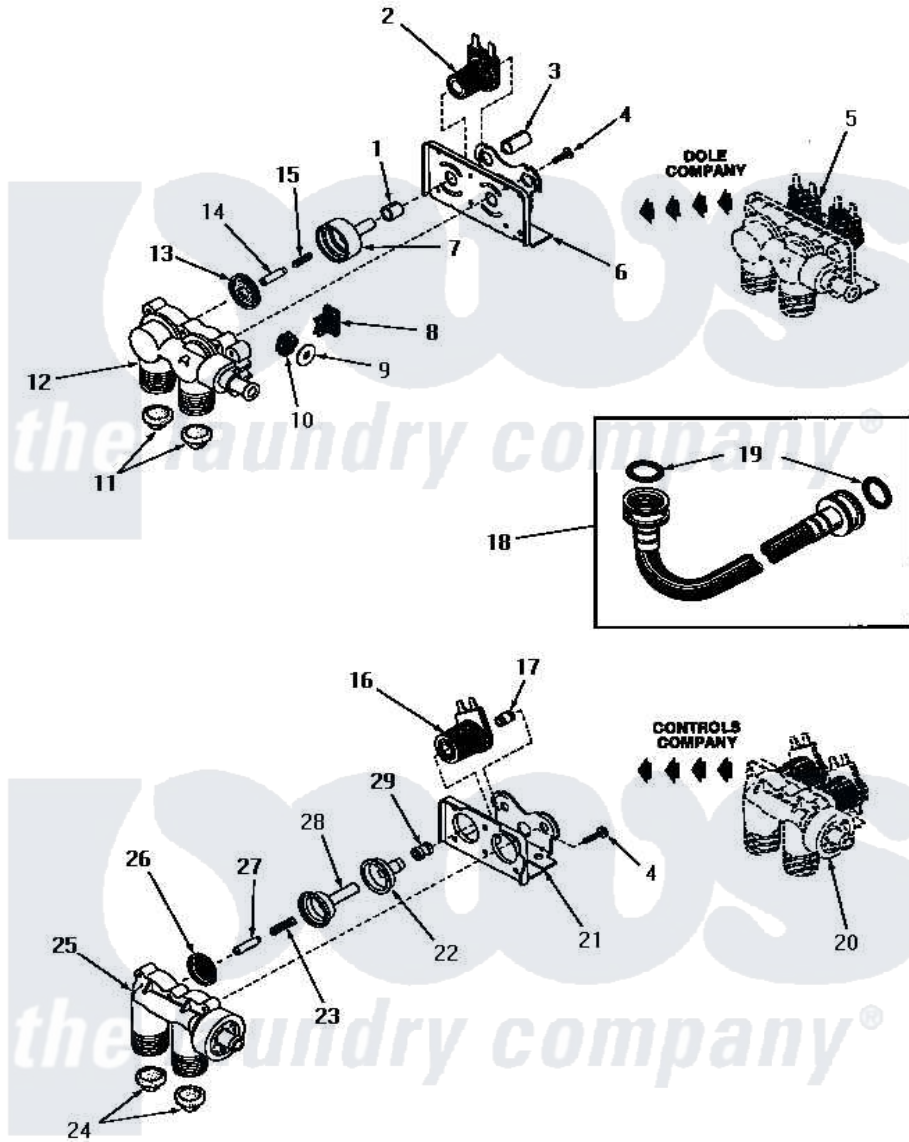

Amana FA0390 01 - 25832 & 25833 MIXING VALVE ASSEMBLIES

25832 and 25833 MIXING VALVE ASSEMBLIES

Amana [Residential Amana FA0390 Washer Parts](#) Parts Diagram 01 - 25832 & 25833 MIXING VALVE ASSEMBLIES
 Click on the part number to view part

Item	Original Part Number	Replaced By	Status	Part Description
1	24129		Not Available	SLEEVE,SHORT
2	24126	33930		Valve, Mixing
3	24128		Not Available	SLEEVE,LONG
4	25817C		Not Available	SCREW
5	Y00000000		Not Available	SEE NOTE MIXING VALVE ASSEMBLY
6	Y24127		Not Available	MOUNTING BRACKET
7	24130			Guide, Armature
8	Y24135		Not Available	PLUG,FLOW REGULATOR
9	23224G		Not Available	DIFFUSER
10	23224C			Regulator, Flow
11	24122	22002960		Strainer, Washer Inlet
12	24125			Body, Valve
13	24134		Not Available	DIAPHRAGM
14	24132		Not Available	ARMATURE
15	24131		Not Available	SPRING
16	24596A		Not Available	SOLENOID

17	25817M	Not Available	SOLENOID PLUG
18	20241	EZ20241	20 x 24 x 1 Filter 1 Metal Side
19	20290	Y013783	Washer, Inlet Hose
20	Y00000000	Not Available	SEE NOTE MIXING VALVE ASSEMBLY
21	25817B	Not Available	MOUNTING BRACKET
22	25817E	Not Available	SLEEVE, GUIDE xREPLACE
23	25817G	Not Available	SPRING
24	24122	22002960	Strainer, Washer Inlet
25	24123	Not Available	VALVE BODY
26	25817K	Not Available	DIAPHRAGM
27	25817H	Not Available	ARMATURE
28	25817F	Not Available	ARMATURE GUIDE
29	25817D	Not Available	SLEEVE ADAPTER