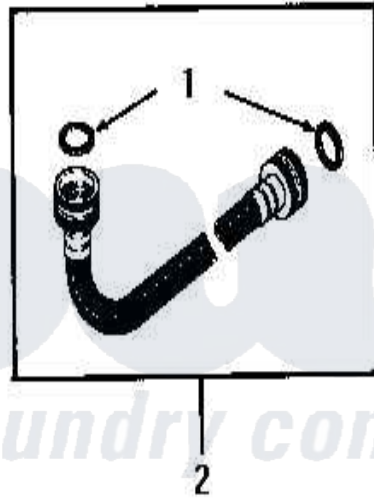

Amana FA0390 02 - ACCESSORIES

Amana [Residential Amana FA0390 Washer Parts](#) Parts Diagram 02 - ACCESSORIES
 Click on the part number to view part

Item	Original Part Number	Replaced By	Status	Part Description
1	20290	Y013783		Washer, Inlet Hose
2	20618	21001467		Hose- 10'
"	20617		Not Available	HOSE, INLET (8 FT)
3	25863	16272		Connector, Straight
4	20616		Not Available	EXTENSION, DRAIN HOSE (1 FT)
NI	258P3		Not Available	KIT,CAPACITOR