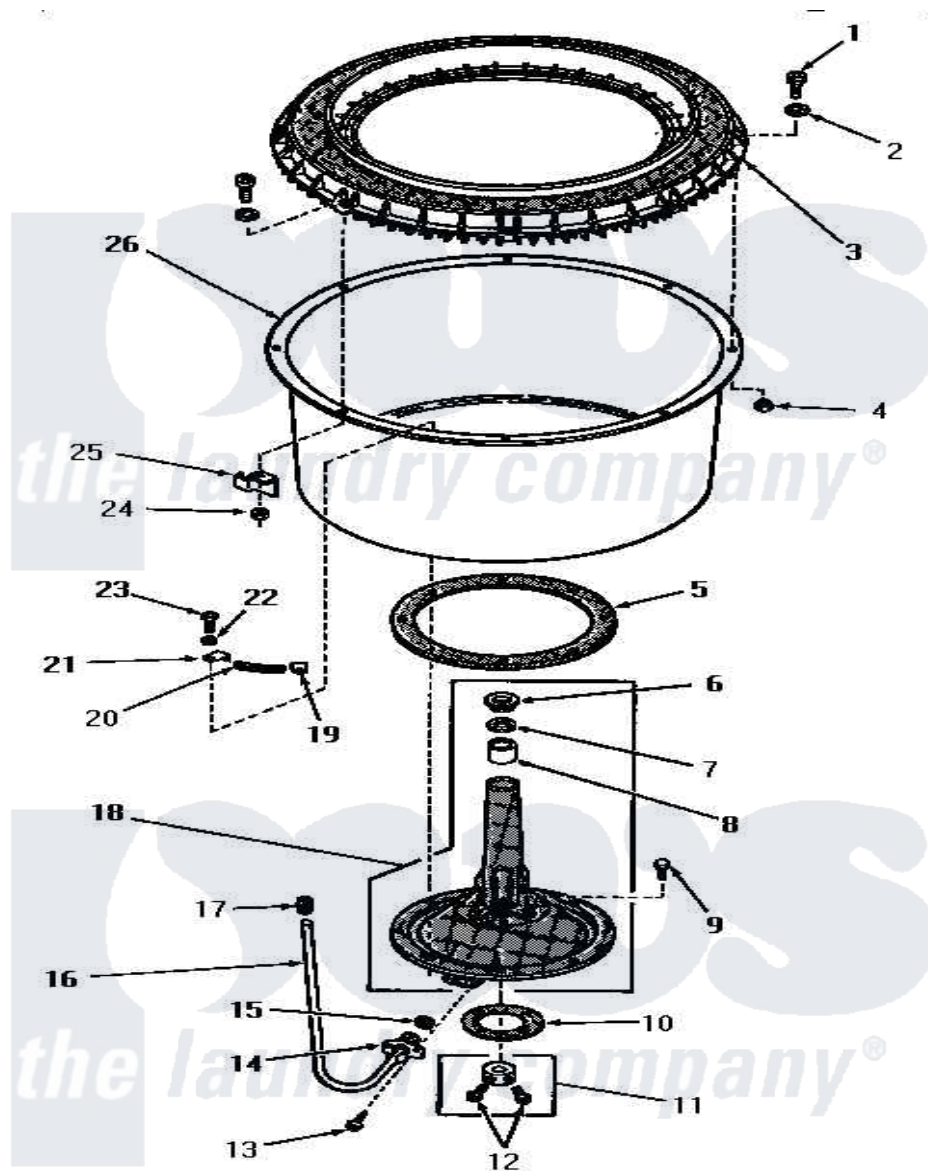

Amana FA0390 03 - AGITATOR POST & SPIN TUB

AGITATOR POST AND SPIN TUB

Amana [Residential Amana FA0390 Washer Parts](#) Parts Diagram 03 - AGITATOR POST & SPIN TUB
 Click on the part number to view part

Item	Original Part Number	Replaced By	Status	Part Description
1	25251	EZ25251		25 x 25 x 1 Filter 1 Metal Side
2	25100			Washer, 17/64 ID x 1/2 OD
3	24931		Not Available	BALANCE RING
4	25250			Nut, 1/4-20 Hex Nyllock
5	20122			Gasket
6	23685			Bearing
7	23684			Seal
8	23686			Bearing
9	20261			Screw, Cap
10	20120			Gasket
11	20377			Collar Assembly
12	23481	02422		Screw, 1/4-20 X 1/2 HeX
13	20852		Not Available	SCREW,10-24 X 1/2 HEX
14	26046			Bracket, Sediment Tube
15	20110			Gasket
16	25980			Tube, Sediment

17	22361		Sleeve
18	26016	2-6016	Wheel 71/2x6
19	22446		Clip
20	22144		Spring
21	22447		Clip
22	20121	Not Available	GASKET
23	20260		Screw, 5/16-18 X 3/4 RD
24	26678		Nut, Self-Locking
25	22025		Bracket
26	26910		Tub, Spin-Blue Porcelain
NI	243P3	Not Available	KIT,AGITATOR POST