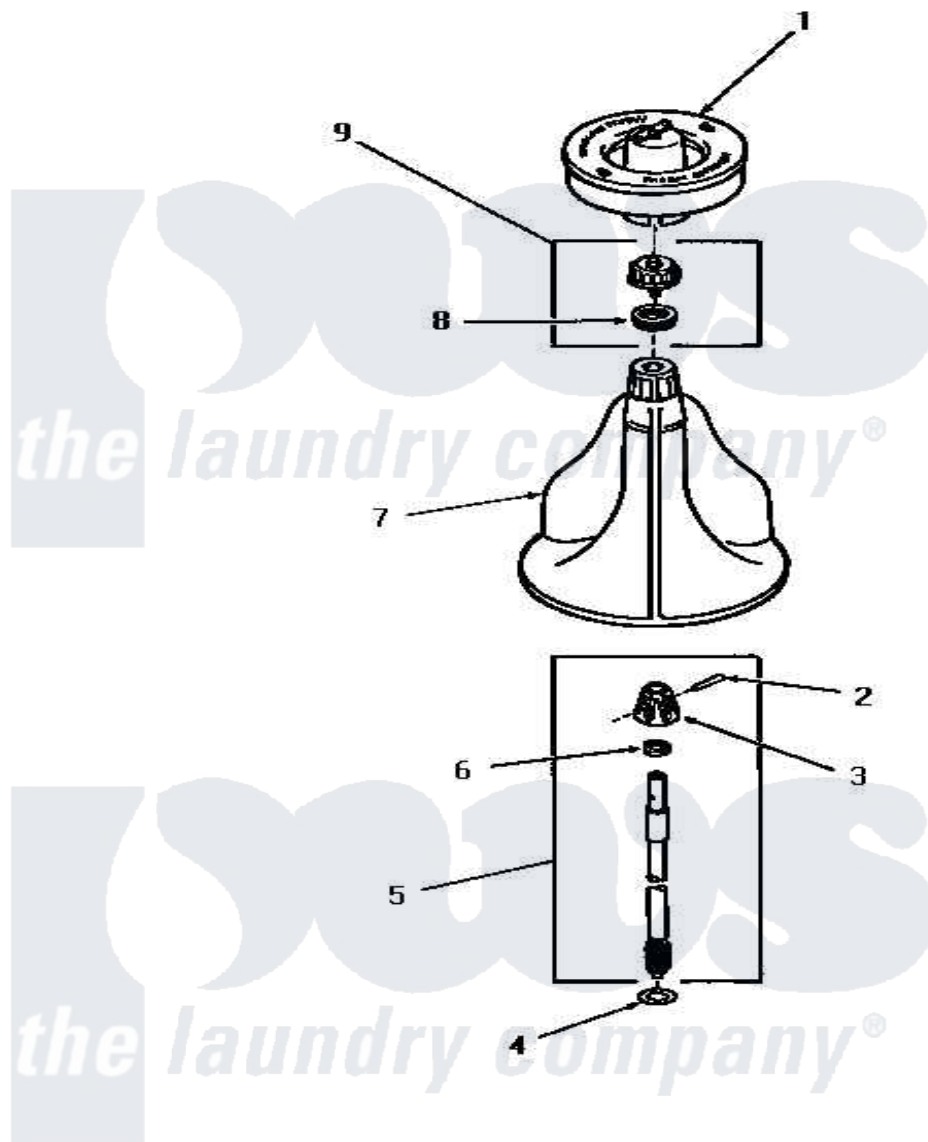

Amana FA0390 04 - AGITATOR, SHAFT & FABRIC SOFTENER DISP

AGITATOR, SHAFT AND FABRIC SOFTENER DISPENSER

Amana Residential Amana FA0390 Washer Parts Parts Diagram 04 - AGITATOR, SHAFT & FABRIC SOFTENER DISP
 Click on the part number to view part

Item	Original Part Number	Replaced By	Status	Part Description
1	23546		Not Available	ASSY,DISPENSER-FAB-SOF
2	20243			Pin, Taper
3	20056		Not Available	BLOCK, DRIVE
4	22135			Washer
5	21751	21751P		Assyshaft
6	20057	222T017P01		Washer FIB 21/32 ID X 1156 OD X 1/8
7	25975		Not Available	ASSY,AGITATOR
8	21036			Clip, Cable
9	26015			Assembly, Cap And Ring-Agitator
"	26014			Assembly, Cap And Ring-Agitator