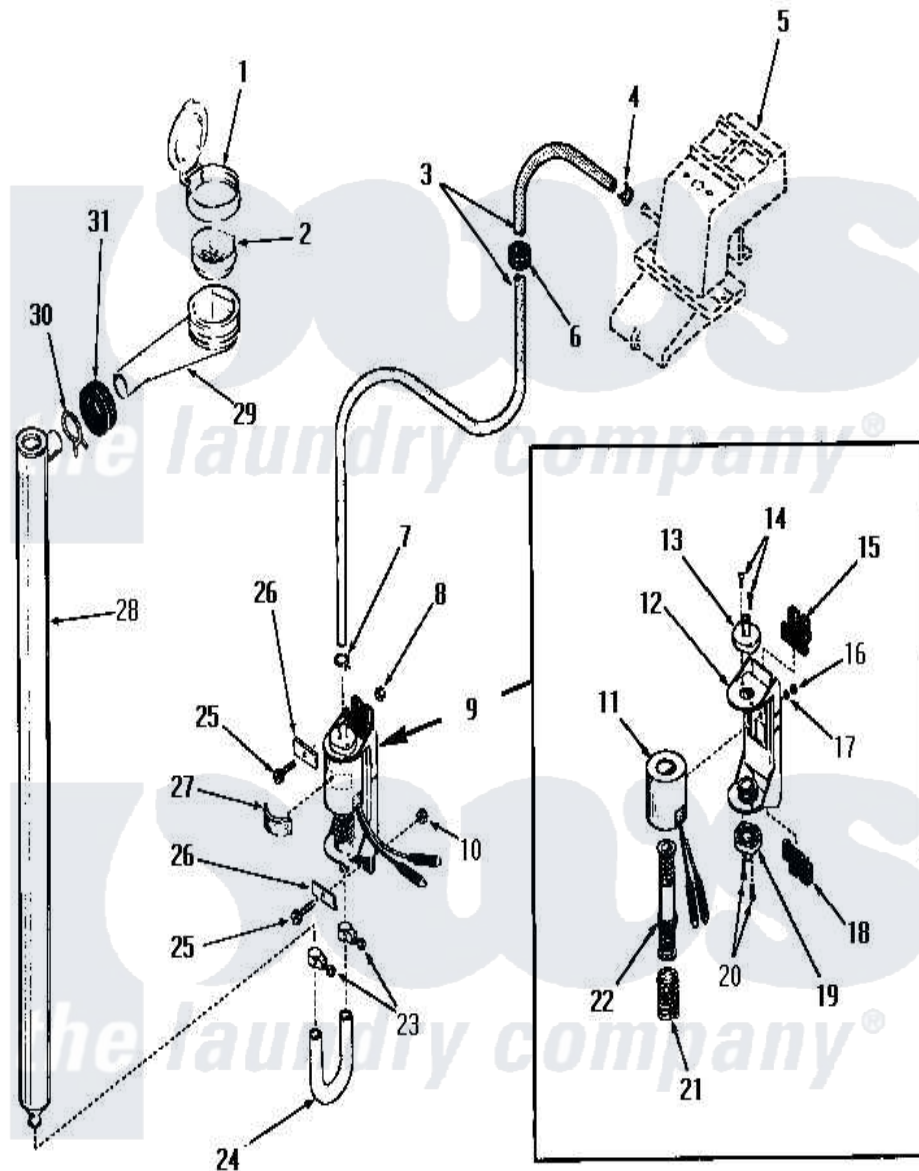

Amana FA0390 05 - BLEACH DISPENSER

Amana [Residential Amana FA0390 Washer Parts](#) Parts Diagram 05 - BLEACH DISPENSER
 Click on the part number to view part

Item	Original Part Number	Replaced By	Status	Part Description
1	22484		Not Available	BLEACH LID
2	21984			Cover, Dispenser
3	22300		Not Available	HOSE
4	23410		Not Available	HOSE CLAMP
5	Y00000000		Not Available	SEE NOTE WATER INLET
6	22299		Not Available	GROMMET
7	22295		Not Available	HOSE CLAMP
8	22001			Nut, 10-24 Nylon Hex BR
9	22337			Pump, Bleach
10	22001			Nut, 10-24 Nylon Hex BR
11	22337B		Not Available	COIL AND FRAME
12	22337A		Not Available	BASE
13	22337E		Not Available	HOSE CONNECTOR
14	51356		Not Available	SCREW,6-32 X 5/16 RD H
15	22337F		Not Available	ISOLATION MOUNT
16	22337G		Not Available	NUT

17	21735	Not Available	LOCKWASHER,No.10 INTSHKP
18	22337F	Not Available	ISOLATION MOUNT
19	22337E	Not Available	HOSE CONNECTOR
20	51356	Not Available	SCREW,6-32 X 5/16 RD H
21	22337D	Not Available	SPRING
22	22337C	Not Available	ARMATURE AND VALVE
23	24604	Not Available	HOSE CLAMP
24	22302	Not Available	HOSE
25	25989	Not Available	HEX HEAD SCREW
26	Y22287	Not Available	BLEACH PUMP BRACKET
27	25220	Not Available	BUMPER
28	22303	Not Available	TUBE,BLEACH
29	22377	Not Available	DISPENSER xREPLACE
30	Y03640	Not Available	CLAMP
31	20118	Not Available	GROMMET,1982 INV