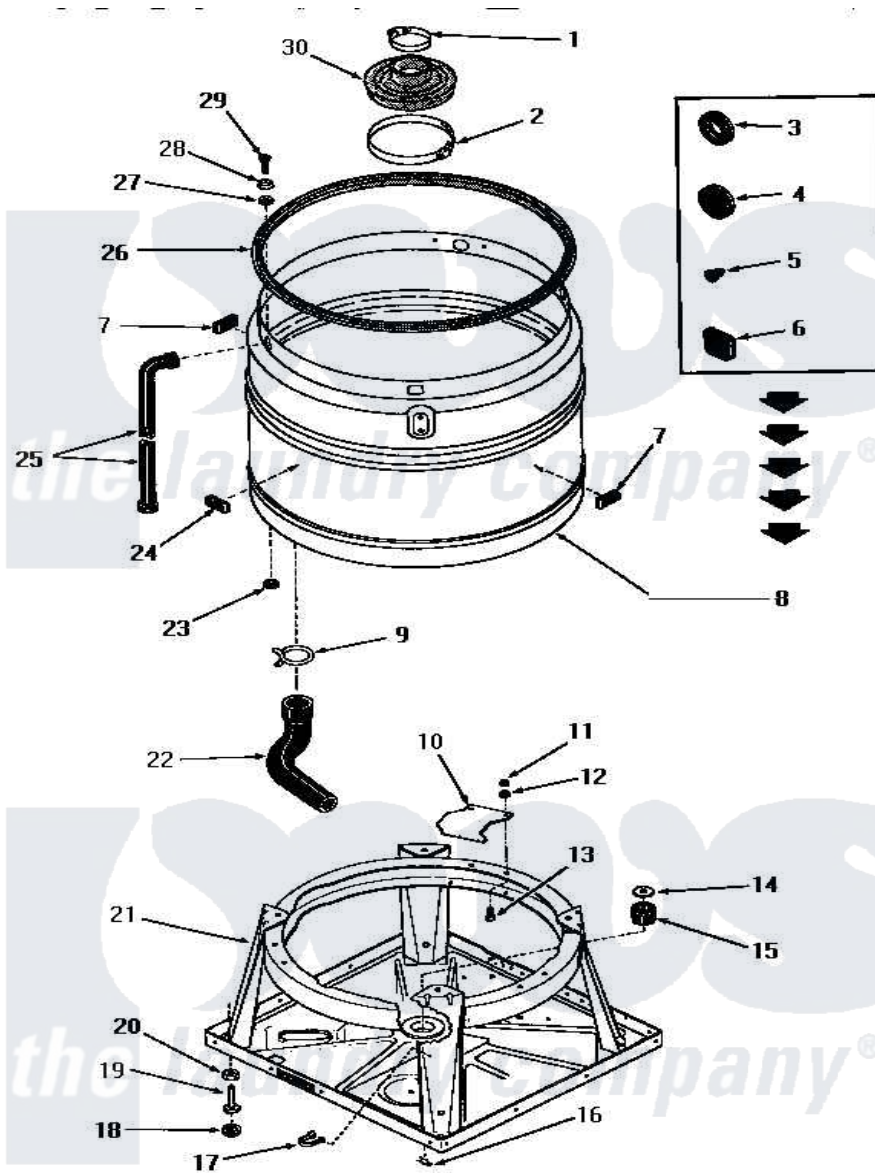

Amana FA0390 06 - BOOT, CHASSIS & DRAIN TUB

BOOT, CHASSIS AND DRAIN TUB

Amana [Residential Amana FA0390 Washer Parts](#) Parts Diagram 06 - BOOT, CHASSIS & DRAIN TUB
 Click on the part number to view part

Item	Original Part Number	Replaced By	Status	Part Description
1	20107			Upper Clamp
2	20108	F200201		Clamp Hose #56
3	20118		Not Available	GROMMET,1982 INV
4	20305	20-305		Sizzle Do Not Ship Ups
5	21393	21-393		Piezo Sounder
6	21651			Grommet
7	23258			Pad, Bumper
8	26034M		Not Available	ASSY,SPLASH TUB
9	10108			Seal
10	21905			Plate, Snubber
11	20275	27001225		Nut, Jam Mid Lock 1/4-20
12	03189			LoCkwasher, 1/4 Std-C P
13	02422			Screw, 1/4-20 X 1/2 HeX
14	20162		Not Available	SPACER
15	20195		Not Available	GROMMET
16	26012	2-6012		Blower Wheel

17	22837		Not Available	STRAP,WIRE
18	21749	40016001		Foot, Rubber
19	20409	22003428		Leg, Adjustable
20	Y21899	40038101		Nut, Leg
21	26028			Assembly, Chassis xReplace
22	25112			Hose
23	20115			Grommet
24	23257		Not Available	PAD,BUMPER
25	22818		Not Available	HOSE
26	21233		Not Available	GASKET
27	20112			Grommet
28	20111			Washer
29	20259		Not Available	SCREW
30	20129		Not Available	BOOT