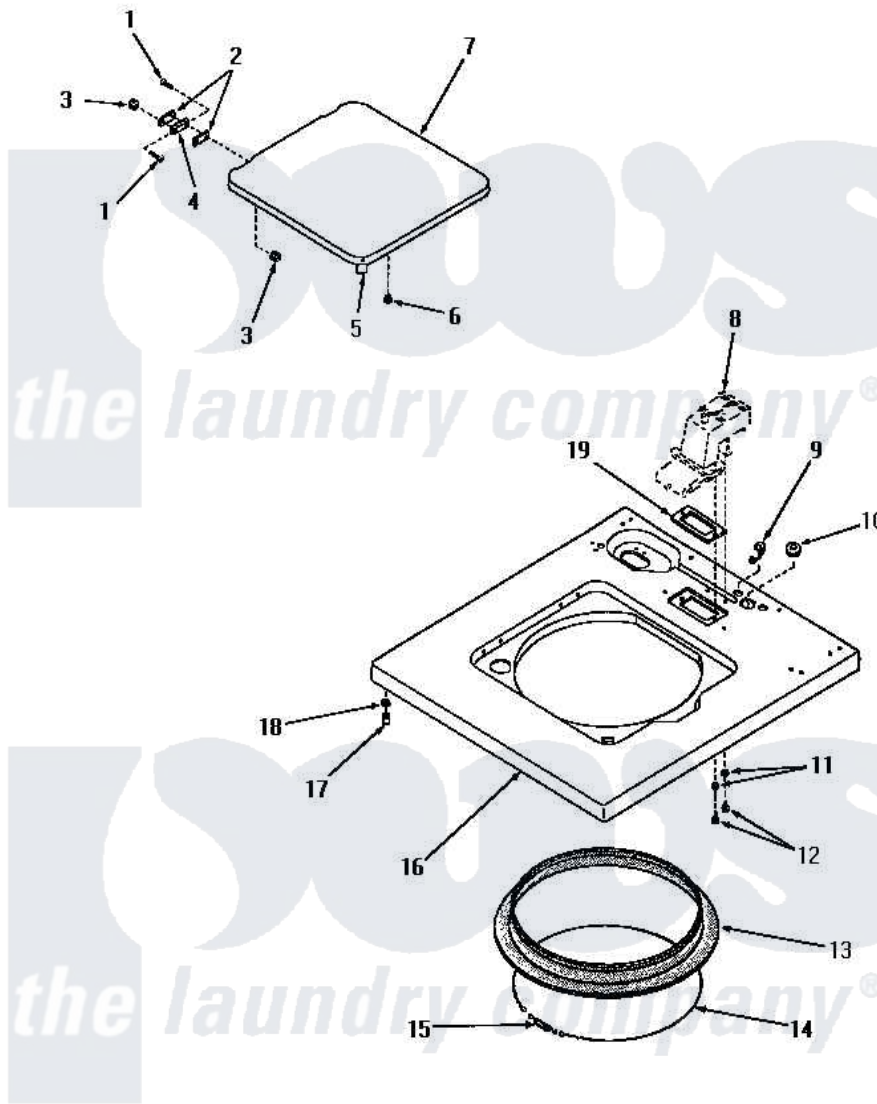

Amana FA0390 07 - CABINET TOP & LOADING DOOR

CABINET TOP AND LOADING DOOR

Amana [Residential Amana FA0390 Washer Parts](#) Parts Diagram 07 - CABINET TOP & LOADING DOOR
 Click on the part number to view part

Item	Original Part Number	Replaced By	Status	Part Description
1	22649			Screw, 8-32 X 13/32 FI
2	21584			Gasket
3	21752			Nut, 8-32 Hex Brilock
4	21583			Hinge
5	25217	R0603504		Actuator, Door Switch
6	21176			Bumper
7	22271A		Not Available	LOADING DOOR, AVOCADO
"	22271H		Not Available	LOADING DOOR, HARVEST GOLD
"	22271W		Not Available	LOADING DOOR, WHITE
"	22271C		Not Available	LOADING DOOR, COPPERTONE
8	Y00000000		Not Available	SEE NOTE WATER INLET
9	21903	211881		Grommet, Cord Part Not Used-Gas Models Only
10	20118		Not Available	GROMMET,1982 INV
11	20493			Washer, 11/64 ID x 3/8 OD

12	52150	489464	Screw
13	25277		Guard, Rim
14	22352	Not Available	RETAINER,WIRE
15	20791	Not Available	SPRING
16	25829H	Not Available	CABINET TOP, HARVEST GOLD
"	25829W	Not Available	CABINET TOP, WHITE
"	25829C	Not Available	CABINET TOP, COPPERTONE
"	25829A	Not Available	CABINET TOP, AVOCADO
17	23007	Not Available	CAGED NUT
18	24861	Not Available	LOCKWASHER,.448X.789SH
19	23255	Not Available	GASKET