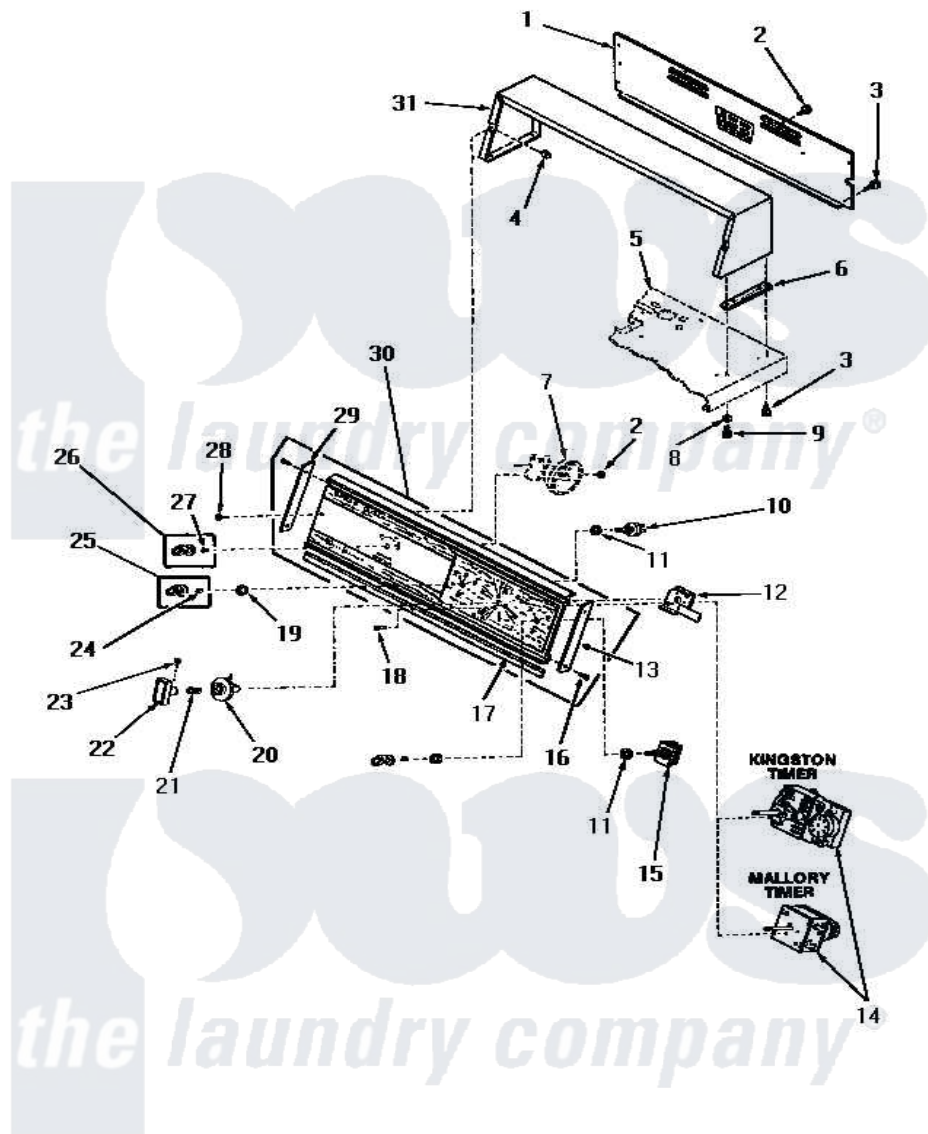

Amana FA0390 09 - CONTROL PANEL, CONTROL HOOD & CONTROLS

CONTROL PANEL, CONTROL HOOD AND CONTROLS

Amana [Residential Amana FA0390 Washer Parts](#) Parts Diagram 09 - CONTROL PANEL, CONTROL HOOD & CONTROLS

[Click on the part number to view part](#)

Item	Original Part Number	Replaced By	Status	Part Description
1	22890GR		Not Available	CONTROL HOOD REAR COVER, GRAY
2	23222	3177991		Screw
3	25724		Not Available	HEX HEAD SCREW
4	54038			NUT, Speed U-Type
5	Y00000000		Not Available	SEE NOTE CABINET TOP
6	23028		Not Available	GASKET,CONTROL BOX END
7	Y00000000		Not Available	SEE NOTE PRESSURE SWITCH
8	20493			Washer, 11/64 ID x 3/8 OD
9	52150	489464		Screw
10	21300		Not Available	SWITCH,TEMPERATURE
11	91176			Lockwasher, 3/8 Intshkp
12	26952		Not Available	SPACER
13	25073		Not Available	END CAP, RIGHT
14	26410		Not Available	TIMER

15	21302		Switch, Motor-2SP
16	52864	500226	Screw, 8b-16 x 5/8 Tap
17	25071	Not Available	GASKET
18	20272	Not Available	PHILLIPS HEAD SCREW
19	24205		Nut, Knurled 3/8-24
20	26326	Not Available	TIMER KNOB INDICATOR
21	26319		Spring
22	26321	Not Available	TIMER KNOB
23	26318		Screw, 8-32 X 1/4 Set S
24	22244	Not Available	CLIP,C xREPLACE
25	22245	Not Available	xREPLACE
27	23392	Not Available	CLIP FOR 26816 KNOB
28	25232	Not Available	SCREW,8AB-18X7/8 OVAL
29	25072	Not Available	END CAP, LEFT
30	26732	Not Available	CONTROL PANEL
31	22881H	Not Available	CONTROL HOOD, HARVEST GOLD
"	22881W	Not Available	CONTROL HOOD, WHITE
"	22881L	Not Available	CONTROL HOOD, ALMOND
"	22881A	Not Available	CONTROL HOOD, AVOCADO