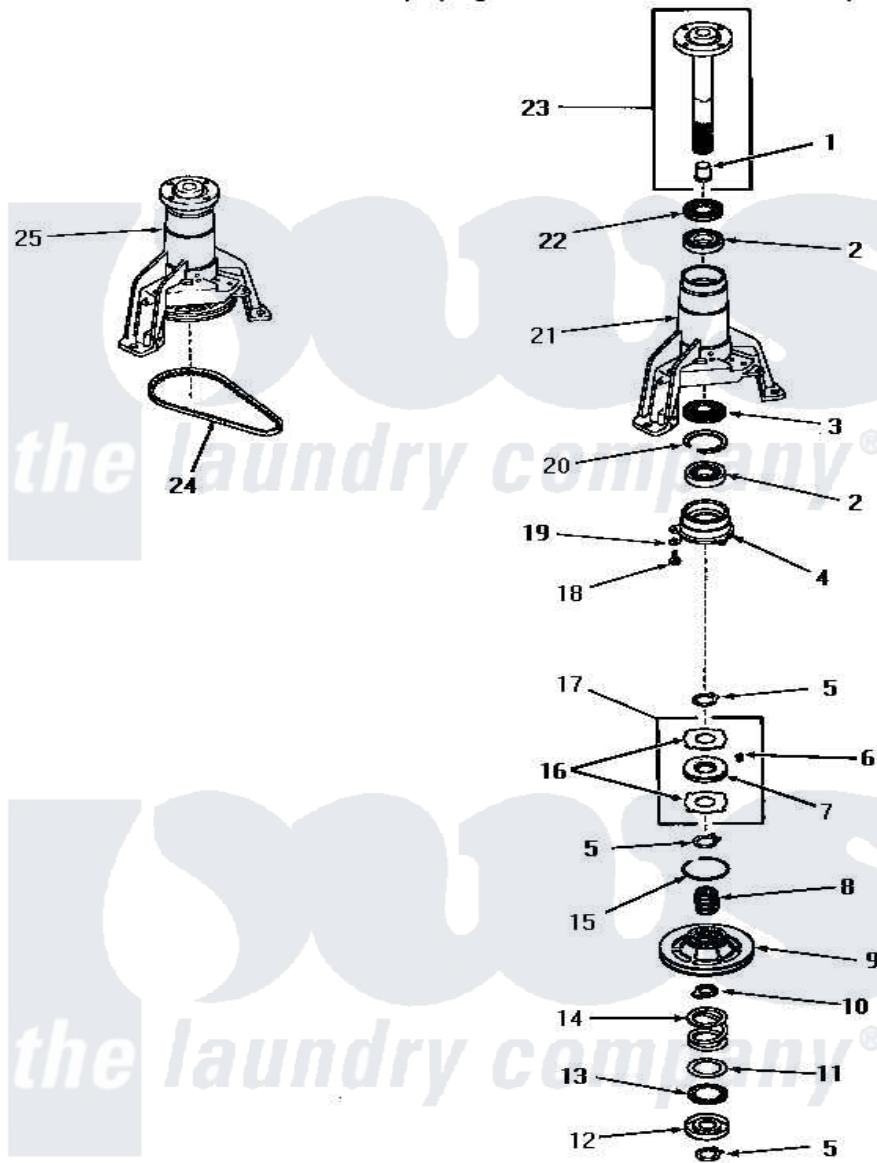

Amana FA0390 12 - MAIN BEARING ASSY & SPIN BELT

MAIN BEARING ASSEMBLY AND SPIN BELT

Amana [Residential Amana FA0390 Washer Parts](#) Parts Diagram 12 - MAIN BEARING ASSY & SPIN BELT
 Click on the part number to view part

Item	Original Part Number	Replaced By	Status	Part Description
1	25854			Bearing
2	20012			Bearing
3	26247			Slinger, Water
4	23639			Retainer
5	23724			Ring, Retaining
6	24500			Clip, Spring
7	23708			Assembly, Brake Disk
8	23634		Not Available	HUB
9	24690			Assembly, Spin Pulley
10	23635		Not Available	STOP
11	23722			Race, Bearing
12	23640			Retainer
13	23721		Not Available	BEARING, NEEDLE
14	23723			Spring
15	Y23720		Not Available	RING, SNAP
16	23637		Not Available	DISC, BRAKE

17	24599		Assembly, Brake Disk
18	02422		Screw, 1/4-20 X 1/2 HeX
19	02431		Lockwasher, 1/4 Ext Shk
20	20084	Not Available	RING,RETAINING
21	25979	Not Available	HOUSING,MAIN BEARING
22	Y21659	Not Available	SEAL
23	23731		Assembly, Spin Shaft
24	23759	Not Available	BELT
25	26018		AsseMbly, Bearing Housing-M
NI	03200		A-D Drive Lubricant