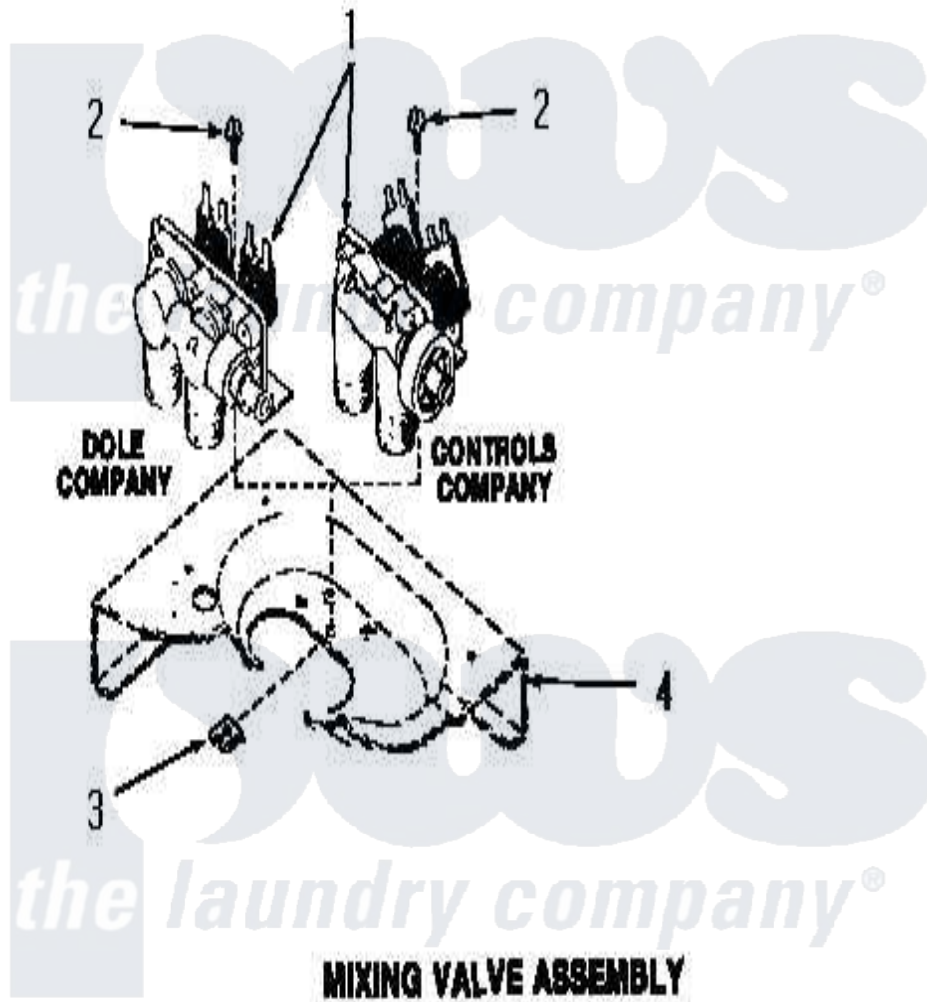

Amana FA0390 13 - MIXING VALVE ASSY

Amana [Residential Amana FA0390 Washer Parts](#) Parts Diagram 13 - MIXING VALVE ASSY
 Click on the part number to view part

Item	Original Part Number	Replaced By	Status	Part Description
1	25832	205613		Water Valve
2	23962	W10116760		Screw
3	23277		Not Available	NUT,SPEED
4	Y00000000		Not Available	SEE NOTE CABINET TOP