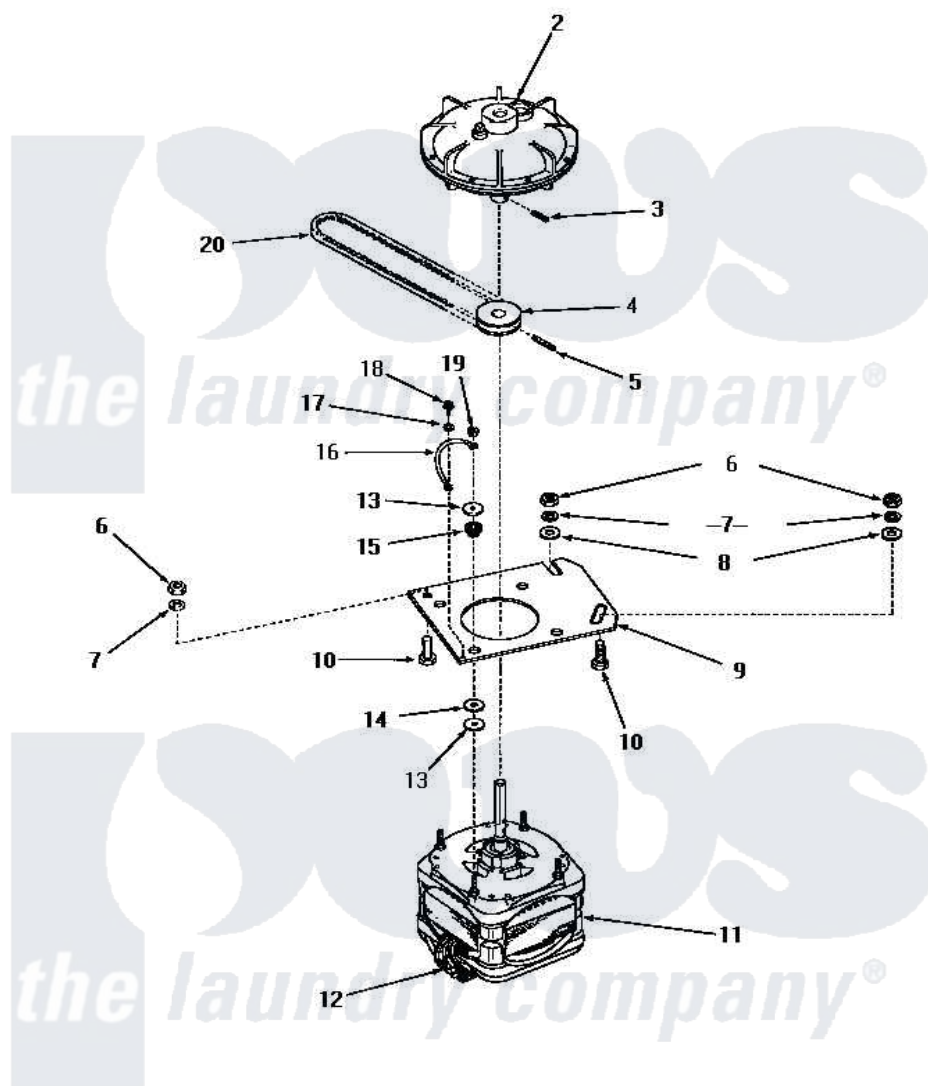

# Amana FA0390 14 - MOTOR, FLUID DRIVE & PUMP BELT

## MOTOR, FLUID DRIVE AND PUMP BELT

Amana [Residential Amana FA0390 Washer Parts](#) Parts Diagram 14 - MOTOR, FLUID DRIVE & PUMP BELT  
 Click on the part number to view part

Item	Original Part Number	Replaced By	Status	Part Description
2	<a href="#">24706</a>			Assembly, Fluid Drive
3	24703		Not Available	PIN,ROLL
4	<a href="#">26116</a>			Pulley, Drive
5	<a href="#">23750</a>			Pin, Roll
6	20274	<a href="#">62739</a>		Nut, Lock
7	<a href="#">20277</a>			Lockwasher, 3/8 Std X 3
8	<a href="#">20279</a>			Washer, 13/32 ID x 13/16 OD
9	23769		Not Available	PLATE,MOUNTING
10	20255		Not Available	SCREW,3/8-16 X 1 HEX H
11	<a href="#">26069</a>			X Assembly, Motor And Pulley
12	24142		Not Available	SWITCH,MOTOR
"	24139		Not Available	SWITCH,MOTOR
13	20103	<a href="#">M0270519</a>		Washer
14	<a href="#">20104</a>			Washer
15	20102		Not Available	WASHER
16	25484		Not Available	GROUND WIRE

17	21735	Not Available	LOCKWASHER, No. 10 INTSHKP
18	<a href="#">20530</a>		Screw, 10-24 x 3/8 Hex
19	<a href="#">23604</a>		Nut, Hex 10-32 Lock
20	23759	Not Available	BELT
NI	20299	Not Available	FLUID DRIVE FLUID-BULK