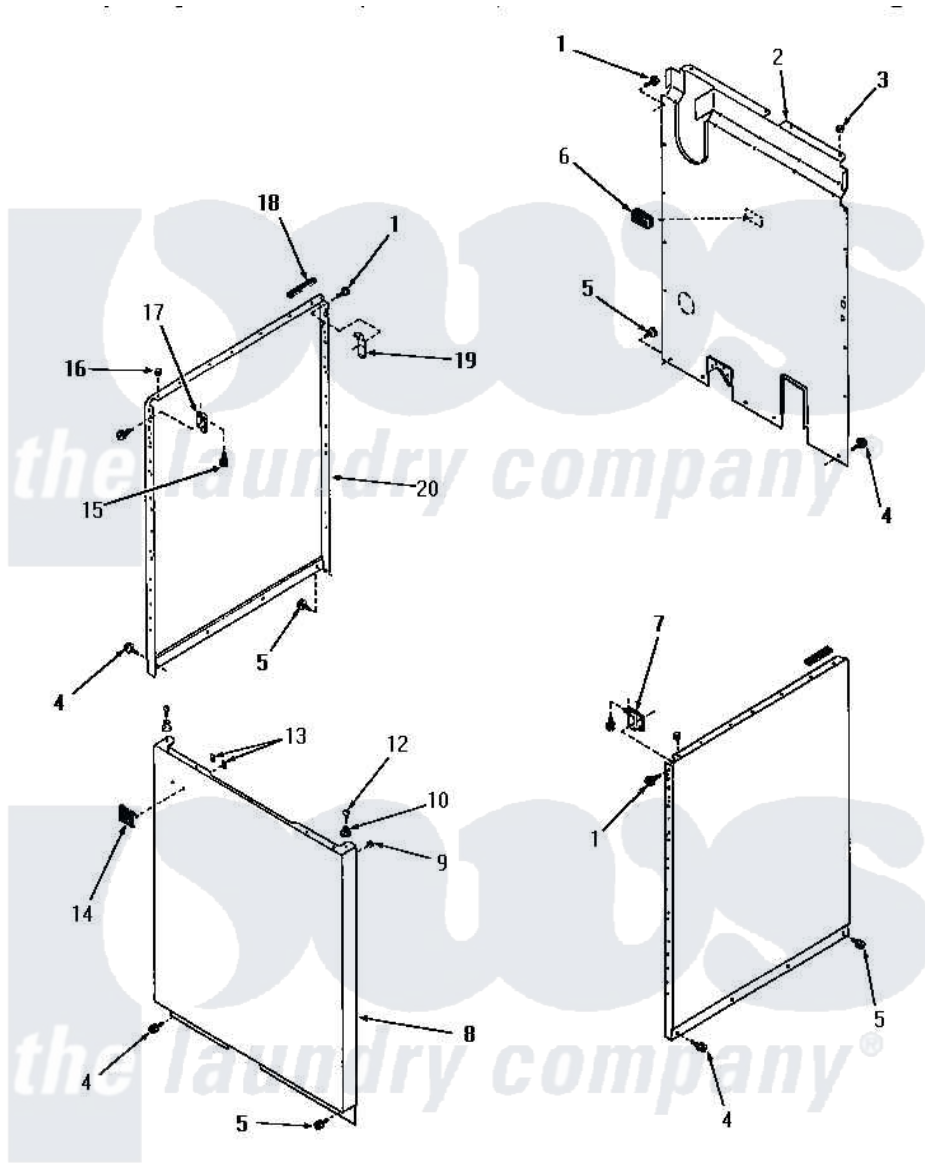

Amana FA0390 15 - PANELS

PANELS

Amana [Residential Amana FA0390 Washer Parts](#) Parts Diagram 15 - PANELS
 Click on the part number to view part

Item	Original Part Number	Replaced By	Status	Part Description
1	51784		Not Available	SCREW,10B-16 X 1/2 HEX
2	24342GR		Not Available	REAR PANEL, GRAY
3	20387			Bumper
4	26592		Not Available	HEX HEAD SCREW
5	26415	27001200		Screw
6	23257		Not Available	PAD,BUMPER
7	26690		Not Available	BRACKET,HOLD DOWN-R.H.
8	24687W		Not Available	FRONT PANEL, WHITE
"	24687H		Not Available	FRONT PANEL, HARVEST GOLD
"	24687A		Not Available	FRONT PANEL, AVOCADO
"	24687C		Not Available	FRONT PANEL, COPPERTONE
9	20387			Bumper
10	23020		Not Available	MOUNT,PANEL
12	Q6535		Not Available	SCREW,10B-16 X 3/4 ROU
13	22161		Not Available	CLIP

14	22086	Not Available	MONOGRAM
15	23008		Screw, 10-24 X 3/4 Sems
16	21176		Bumper
17	26691	Not Available	BRACKET,HOLD DOWN-L.H.
18	80312		Bumper Pad
19	52487		Lug, Hold-Down
20	24336H	Not Available	SIDE PANEL, RIGHT OR LEFT, HAR
"	24336A	Not Available	SIDE PANEL, RIGHT OR LEFT, AVO
"	24336W	Not Available	xREPLACE
"	24336C	Not Available	SIDE PANEL, RIGHT OR LEFT, COP