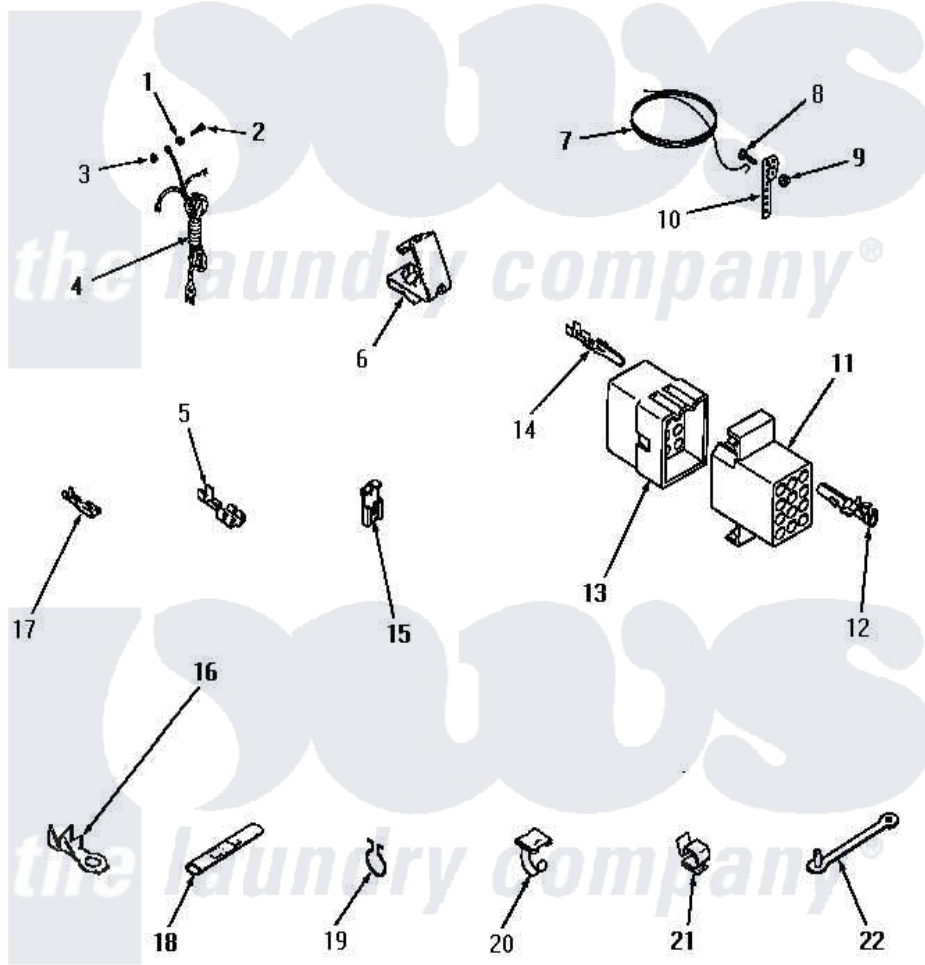

# Amana FA0390 16 - POWER CORD, WIRE & TERMINALS

## POWER CORD, WIRE AND TERMINALS

Amana [Residential Amana FA0390 Washer Parts](#) Parts Diagram 16 - POWER CORD, WIRE & TERMINALS  
 Click on the part number to view part

Item	Original Part Number	Replaced By	Status	Part Description
1	<a href="#">03815</a>			Lockwasher, No.10 Ext Shk
2	<a href="#">20267</a>			Screw, 10-24 X 3/8 Round
3	03673		Not Available	NUT
4	22660		Not Available	POWER CORD AND PLUG
5	Y00119		Not Available	SPADE TERMINAL(18 GAUGE) (1/4 INCH-(1) 18 GAUGE WIRE)
6	00158		Not Available	GROUND CLIP
7	Y21429		Not Available	GROUND WIRE
8	21431		Not Available	ROUND HEAD SCREW
9	Y20278		Not Available	LOCKWASHER
10	21430		Not Available	STRAP,GROUND
11	23042		Not Available	RECEPTACLE
"	Y23034	<a href="#">26163</a>		Receptacle, 9 Circuit
"	<a href="#">23036</a>			Receptacle, 12 Circuit
"	23038		Not Available	RECEPTACLE,15 CIRCUIT
"	23039	<a href="#">697780</a>		Receptacle,

12	Y00117	<a href="#">5011-XX</a>		093 Female Socket
13	23035		Not Available	PLUG,12 CIRCUIT
"	<a href="#">23033</a>			Plug, 9 Circuit
"	<a href="#">23037</a>			Plug, 15 Circuit
"	<a href="#">23041</a>			Plug, 6 Circuit
"	<a href="#">23040</a>			Plug-3 Circuit
14	<a href="#">Y00116</a>			Terminal, Pin-Male
15	<a href="#">Y00120</a>			Terminal, Flag-1/4 Fema
16	<a href="#">00110</a>			No.10 18 Gauge Wire
17	<a href="#">00112</a>			Terminal, Spade-3/16 Fe
18	21091		Not Available	CONNECTOR TWO 1/4 INCH MALE
19	<a href="#">51291</a>			Clip, Wire
20	21793		Not Available	CABLE CLIP
21	<a href="#">21036</a>			Clip, Cable
22	22837		Not Available	STRAP,WIRE