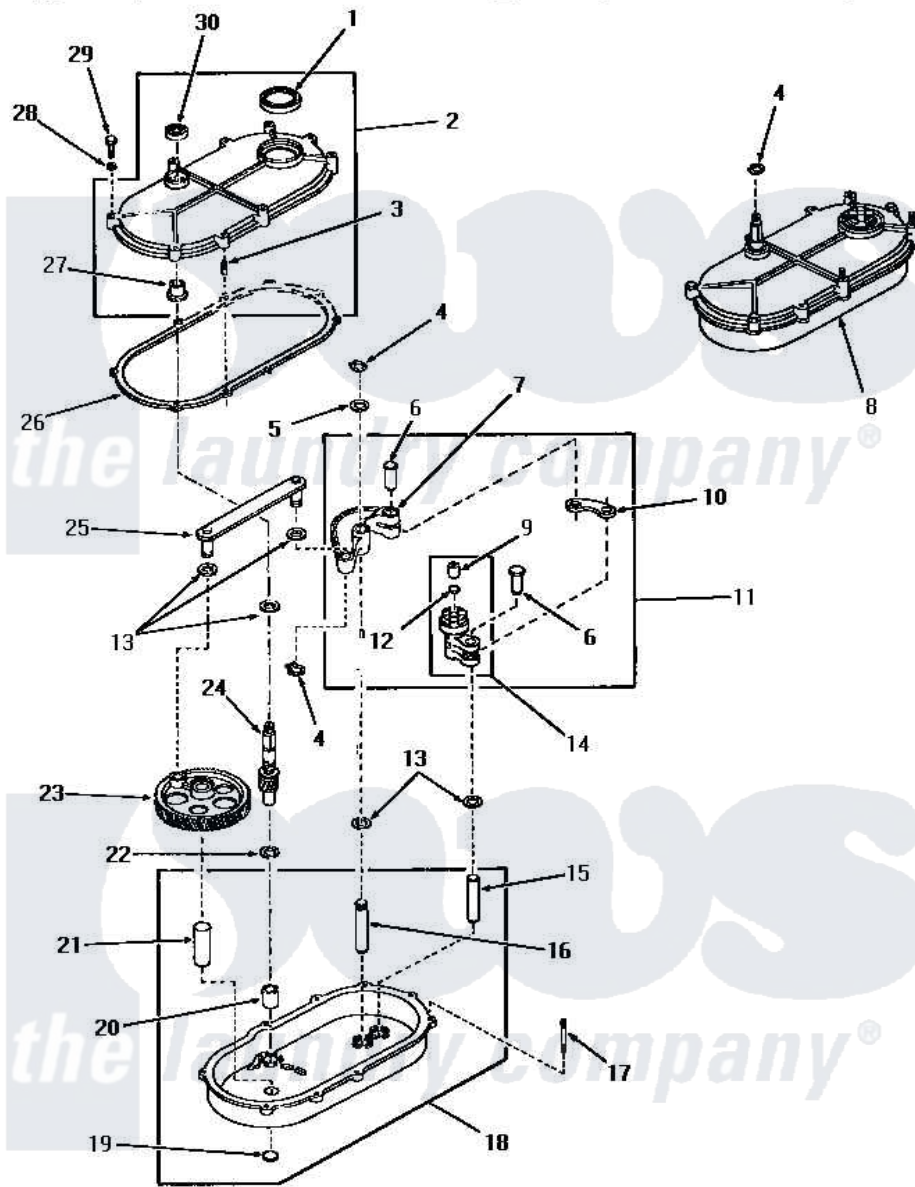

Amana FA0390 18 - TRANSMISSION ASSY

TRANSMISSION ASSEMBLY

Amana [Residential Amana FA0390 Washer Parts](#) Parts Diagram 18 - TRANSMISSION ASSY
 Click on the part number to view part

Item	Original Part Number	Replaced By	Status	Part Description
1	20199			Seal
2	20216		Not Available	ASSY,TRANSMISSION COVE
3	20197		Not Available	DOWEL PIN
4	23751			Ring, Retaining
5	20212	35092		Washer, 3628id X 1.00 X .056
6	01690			Pin, Link
7	05005	05005P		Assembly
8	23828			Assembly, Transmission
9	01711		Not Available	BEARING
10	Y04999		Not Available	LINK
11	20220			Assembly, Rocker Arm
12	Y02479			Disc, Expansion
13	01791			Washer, .626 X 1.125 X1
14	20219	30927P		Assembly Clutch Arm
15	01688		Not Available	PIN
16	24817		Not Available	PIN,ROCKER ARM

17	20155		Not Available	STUD,DOUBLE END 1/4-20
18	23927		Not Available	ASSY,TRANSMISSION xREPLACE
19	Y02769			Disc
20	01993			Bearing, 7/8odx5/8id
21	03477		Not Available	PIN
22	20198	41813		Csa 20198 20 4w 19 Deg Cc
23	02175		Not Available	GEAR,CRANK
24	23645			Pinion
25	03969	03969P		Rod Connecting
26	20059			Gasket
27	20082			Bearing
28	03189			LoCkwasher, 1/4 Std-C P
29	20257		Not Available	SCREW,1/4-20 X 1-1/4 H
30	20200			Seal
NI	02528	02528P		Grease Transmission Mobil 209