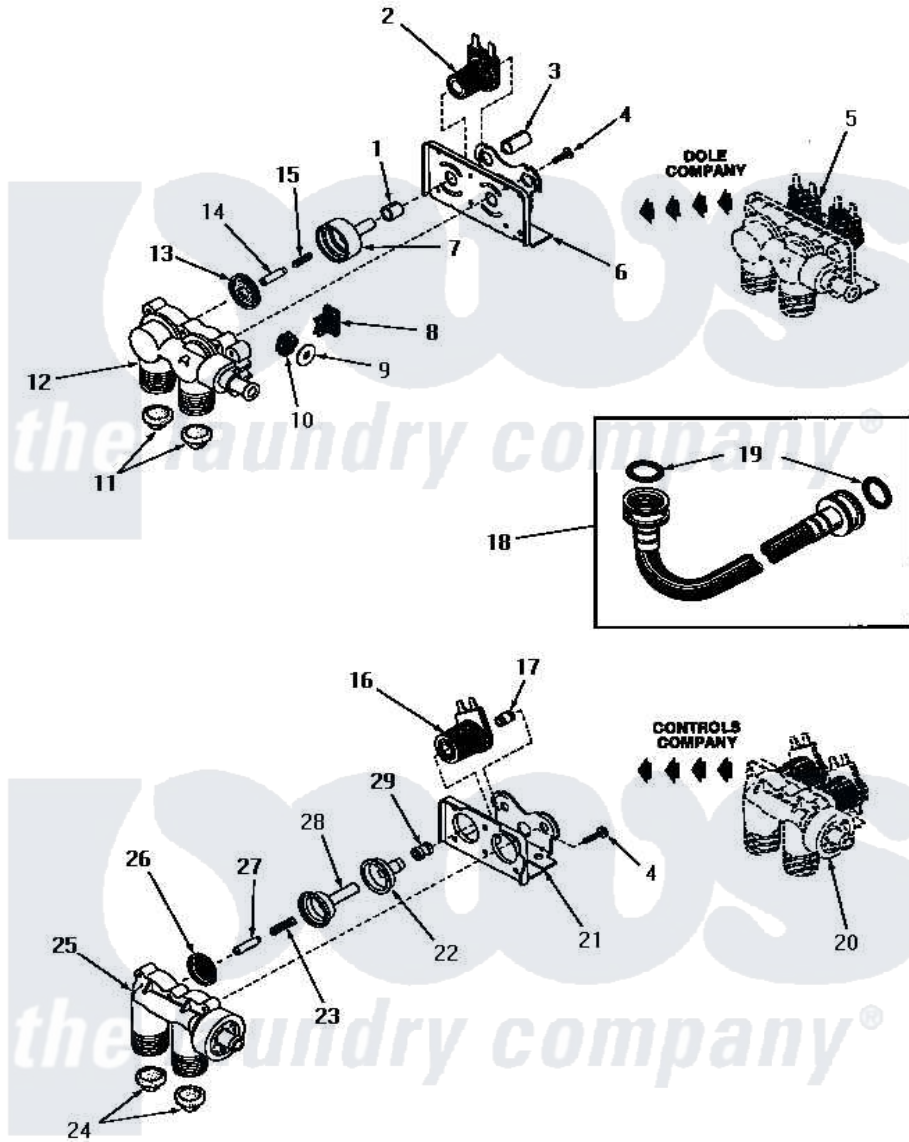

Amana FA0620 01 - 25832 & 25833 MIXING VALVE ASSEMBLIES

25832 and 25833 MIXING VALVE ASSEMBLIES
(See Page 18 for complete assembly)

Amana [Residential Amana FA0620 Washer Parts](#) Parts Diagram 01 - 25832 & 25833 MIXING VALVE ASSEMBLIES
Click on the part number to view part

Item	Original Part Number	Replaced By	Status	Part Description
1	24129		Not Available	SLEEVE,SHORT
2	24126	33930		Valve, Mixing
3	24128		Not Available	SLEEVE,LONG
4	25817C		Not Available	SCREW
5	Y00000000		Not Available	SEE NOTE MIXING VALVE ASSEMBLY
6	Y24127		Not Available	MOUNTING BRACKET
7	24130			Guide, Armature
8	Y24135		Not Available	PLUG,FLOW REGULATOR
9	23224G		Not Available	DIFFUSER
10	23224C			Regulator, Flow
11	24122	22002960		Strainer, Washer Inlet
12	24125			Body, Valve
13	24134		Not Available	DIAPHRAGM
14	24132		Not Available	ARMATURE
15	24131		Not Available	SPRING
16	24596A		Not Available	SOLENOID

17	25817M		Not Available	SOLENOID PLUG
18	20241	EZ20241		20 x 24 x 1 Filter 1 Metal Side
19	20290	Y013783		Washer, Inlet Hose
20	Y00000000		Not Available	SEE NOTE MIXING VALVE ASSEMBLY
21	25817B		Not Available	MOUNTING BRACKET
22	25817E		Not Available	SLEEVE, GUIDE xREPLACE
23	25817G		Not Available	SPRING
24	24122	22002960		Strainer, Washer Inlet
25	24123		Not Available	VALVE BODY
26	25817K		Not Available	DIAPHRAGM
27	25817H		Not Available	ARMATURE
28	25817F		Not Available	ARMATURE GUIDE
29	25817D		Not Available	SLEEVE ADAPTER