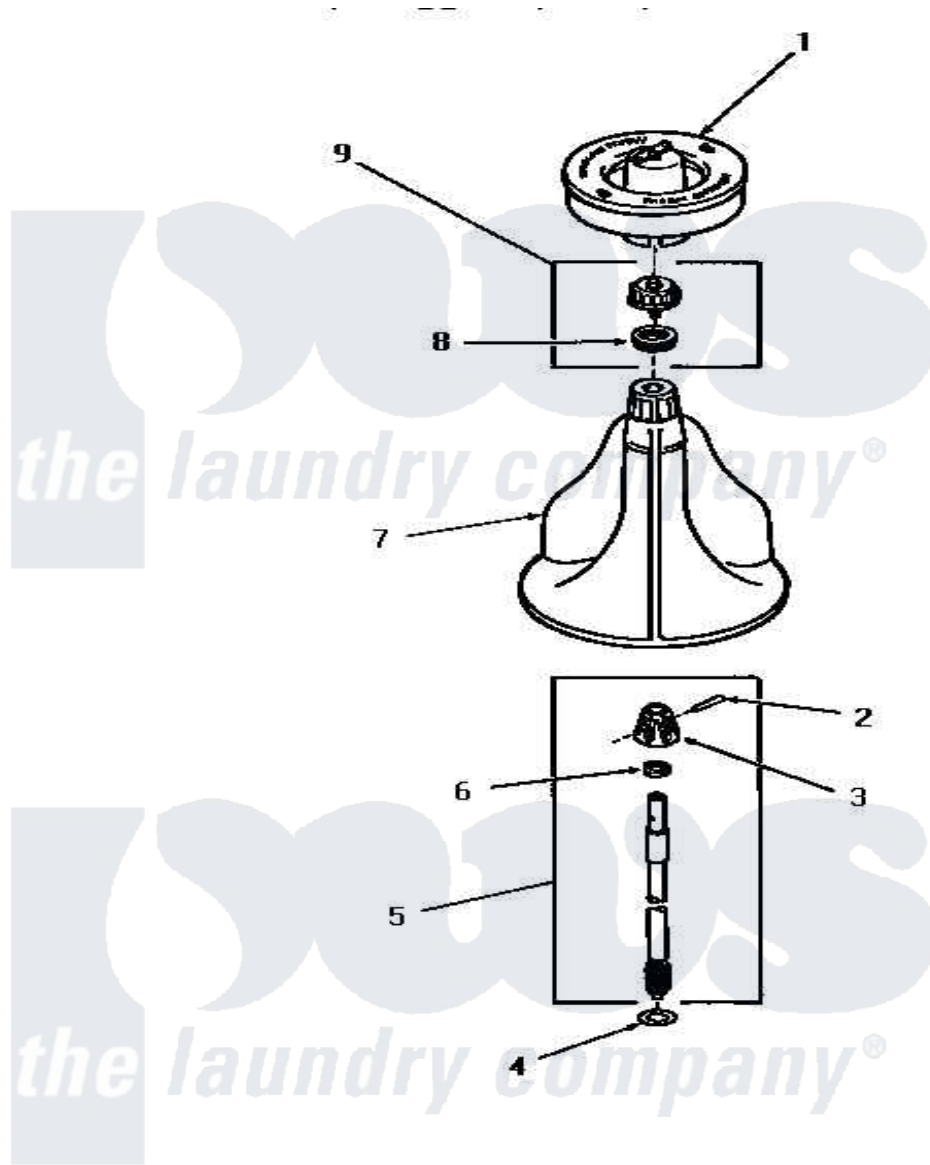

# Amana FA0620 04 - AGITATOR, SHAFT & FABRIC SOFTENER DISP

## AGITATOR, SHAFT AND FABRIC SOFTENER DISPENSER

Amana Residential Amana FA0620 Washer Parts Parts Diagram 04 - AGITATOR, SHAFT & FABRIC SOFTENER DISP  
 Click on the part number to view part

Item	Original Part Number	Replaced By	Status	Part Description
1	23546		Not Available	ASSY,DISPENSER-FAB-SOF
2	<a href="#">20243</a>			Pin, Taper
3	20056		Not Available	BLOCK, DRIVE
4	<a href="#">22135</a>			Washer
5	21751	<a href="#">21751P</a>		Assyshaft
6	20057	<a href="#">222T017P01</a>		Washer FIB 21/32 ID X 1156 OD X 1/8
7	25975		Not Available	ASSY,AGITATOR
8	<a href="#">21036</a>			Clip, Cable
9	<a href="#">26015</a>			Assembly, Cap And Ring-Agitator
"	<a href="#">26014</a>			Assembly, Cap And Ring-Agitator