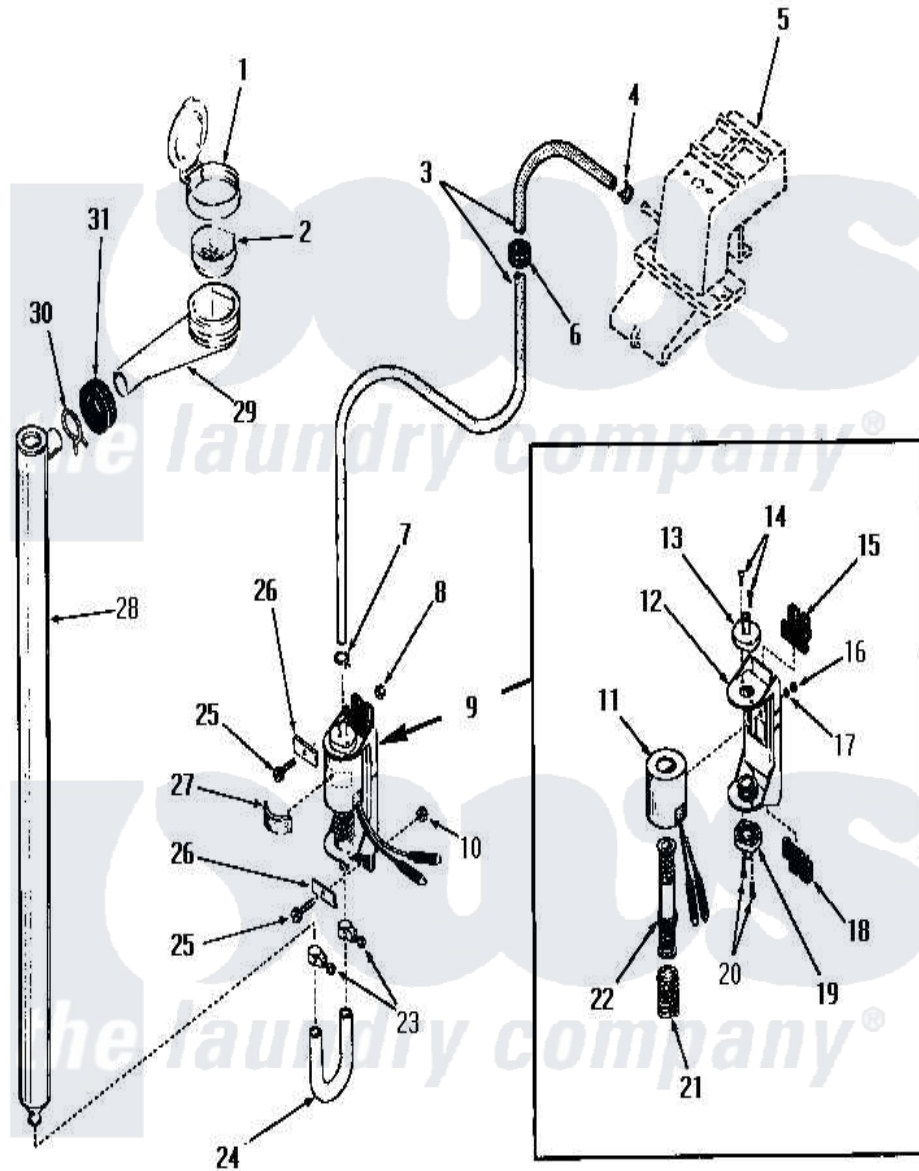

Amana FA0620 05 - BLEACH DISPENSER

Amana [Residential Amana FA0620 Washer Parts](#) Parts Diagram 05 - BLEACH DISPENSER
 Click on the part number to view part

Item	Original Part Number	Replaced By	Status	Part Description
1	22484		Not Available	BLEACH LID
2	21984			Cover, Dispenser
3	22300		Not Available	HOSE
4	23410		Not Available	HOSE CLAMP
5	Y00000000		Not Available	SEE NOTE WATER INLET
6	22299		Not Available	GROMMET
7	22295		Not Available	HOSE CLAMP
8	22001			Nut, 10-24 Nylon Hex BR
9	22337			Pump, Bleach
10	22001			Nut, 10-24 Nylon Hex BR
11	22337B		Not Available	COIL AND FRAME
12	22337A		Not Available	BASE
13	22337E		Not Available	HOSE CONNECTOR
14	51356		Not Available	SCREW,6-32 X 5/16 RD H
15	22337F		Not Available	ISOLATION MOUNT
16	22337G		Not Available	NUT

17	21735	Not Available	LOCKWASHER,No.10 INTSHKP
18	22337F	Not Available	ISOLATION MOUNT
19	22337E	Not Available	HOSE CONNECTOR
20	51356	Not Available	SCREW,6-32 X 5/16 RD H
21	22337D	Not Available	SPRING
22	22337C	Not Available	ARMATURE AND VALVE
23	24604	Not Available	HOSE CLAMP
24	22302	Not Available	HOSE
25	25989	Not Available	HEX HEAD SCREW
26	Y22287	Not Available	BLEACH PUMP BRACKET
27	25220	Not Available	BUMPER
28	22303	Not Available	TUBE,BLEACH
29	22377	Not Available	DISPENSER xREPLACE
30	Y03640	Not Available	CLAMP
31	20118	Not Available	GROMMET,1982 INV