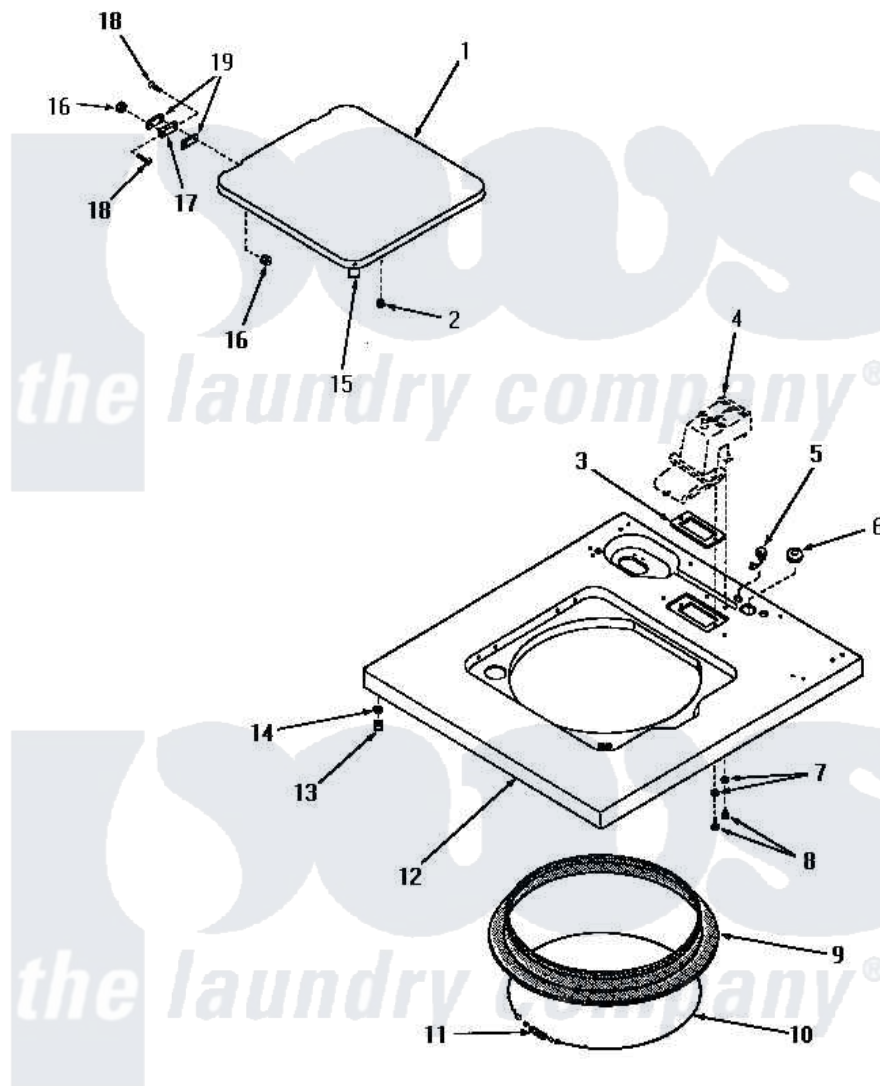

Amana FA0620 07 - CABINET TOP & LOADING DOOR

CABINET TOP AND LOADING DOOR

Amana [Residential Amana FA0620 Washer Parts](#) Parts Diagram 07 - CABINET TOP & LOADING DOOR

[Click on the part number to view part](#)

Item	Original Part Number	Replaced By	Status	Part Description
1	22271A		Not Available	LOADING DOOR, AVOCADO
"	22271H		Not Available	LOADING DOOR, HARVEST GOLD
"	22271C		Not Available	LOADING DOOR, COPPERTONE
"	22271W		Not Available	LOADING DOOR, WHITE
2	21176			Bumper
3	23255		Not Available	GASKET
4	Y00000000		Not Available	SEE NOTE WATER INLET
5	21903	211881		Grommet, Cord Part Not Used-Gas Models Only
6	20118		Not Available	GROMMET,1982 INV
7	20493			Washer, 11/64 ID x 3/8 OD
8	52150	489464		Screw
9	25277			Guard, Rim
10	22352		Not Available	RETAINER,WIRE
11	20791		Not Available	SPRING

12	25929W	Not Available	CABINET TOP, WHITE
"	25829A	Not Available	CABINET TOP, AVOCADO
"	25929H	Not Available	CABINET TOP, HARVEST GOLD
"	25929C	Not Available	CABINET TOP, COPPERTONE
13	23007	Not Available	CAGED NUT
14	24861	Not Available	LOCKWASHER, .448X.789SH
15	25217	R0603504	Actuator, Door Switch
16	21752		Nut, 8-32 Hex Brilock
17	21583		Hinge
18	22649		Screw, 8-32 X 13/32 FI
19	51284	Not Available	GASKET