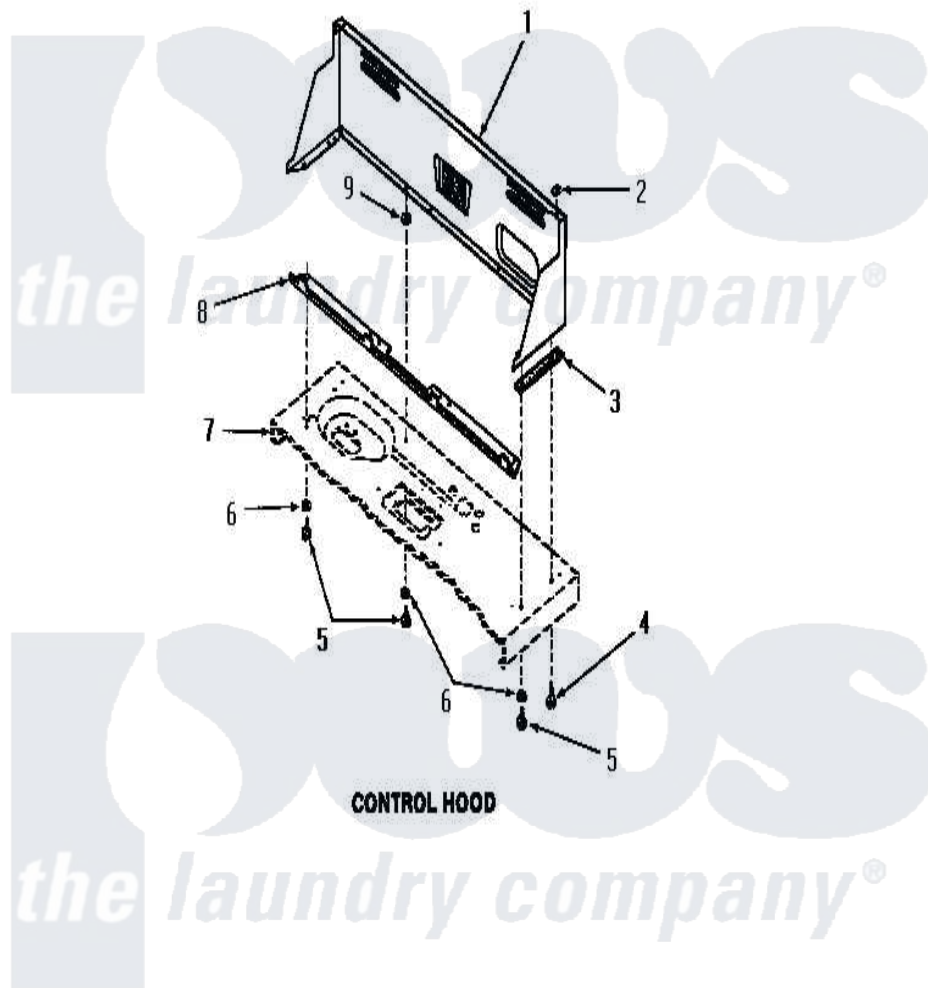

Amana FA0620 09 - CONTROL HOOD

Amana [Residential Amana FA0620 Washer Parts](#) Parts Diagram 09 - CONTROL HOOD
 Click on the part number to view part

Item	Original Part Number	Replaced By	Status	Part Description
1	24330L		Not Available	CONTROL HOOD, ALMOND
"	24330K		Not Available	CONTROL HOOD, COFFEE
"	24330W		Not Available	CONTROL HOOD, WHITE
"	24330C		Not Available	CONTROL HOOD, COPPERTONE
"	24330H		Not Available	CONTROL HOOD, HARVEST GOLD
"	24330A		Not Available	CONTROL HOOD, AVOCADO
2	24522			Nut, Speed-8ab-18 C1995
3	23028		Not Available	GASKET,CONTROL BOX END
4	25724		Not Available	HEX HEAD SCREW
5	51250		Not Available	HEX HEAD SCREW
6	20493			Washer, 11/64 ID x 3/8 OD
7	Y00000000		Not Available	SEE NOTE CABINET TOP
8	23360		Not Available	ANGLE
9	23425		Not Available	WASHER,7/32IDX7/16ODX.