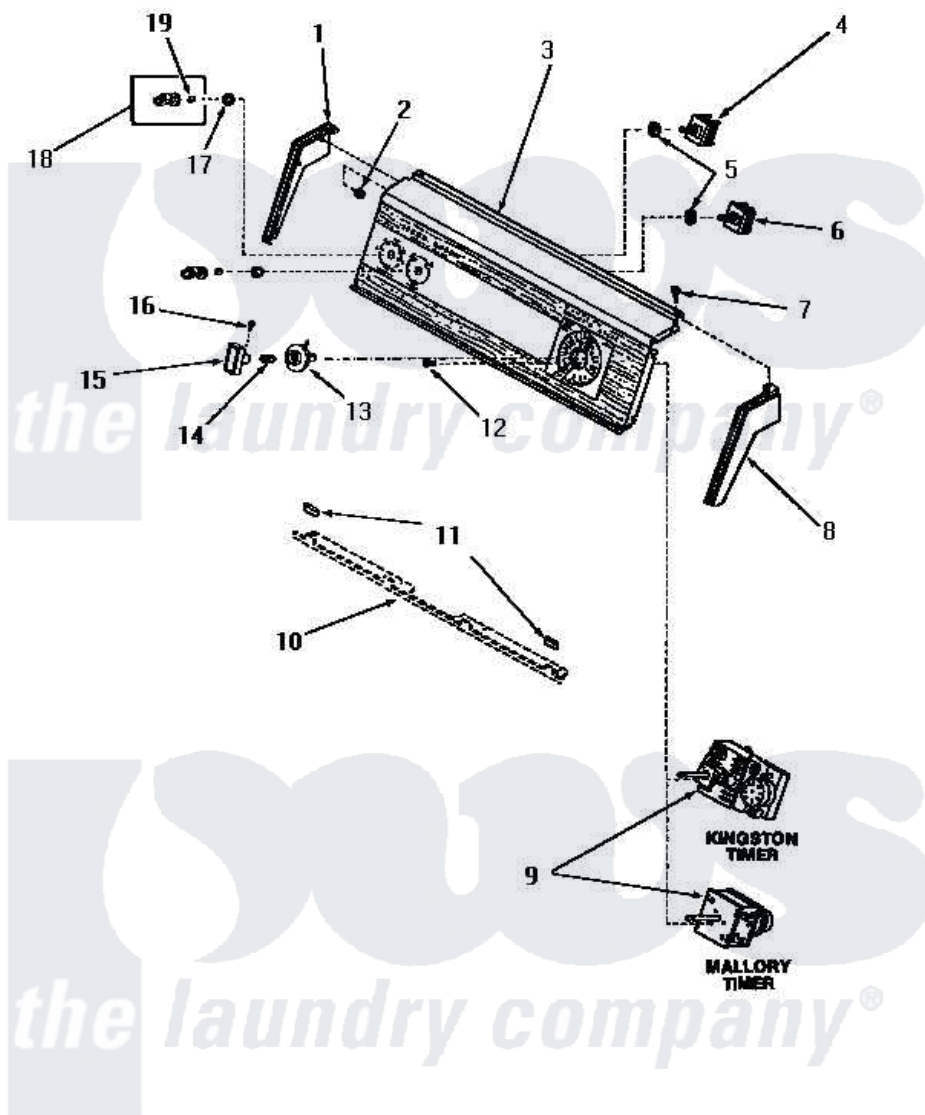

Amana FA0620 10 - CONTROL PANEL & CONTROLS

CONTROL PANEL AND CONTROLS

Amana [Residential Amana FA0620 Washer Parts](#) Parts Diagram 10 - CONTROL PANEL & CONTROLS
 Click on the part number to view part

Item	Original Part Number	Replaced By	Status	Part Description
1	25124		Not Available	CONTROL HOOD END, LEFT
2	25126	5303284616		Clip
3	26733	26733SER		Indvd Packed Motor #Ja1m047
4	24392		Not Available	SWITCH TEMP
5	91176			Lockwasher, 3/8 Intshkp
6	21302			Switch, Motor-2SP
7	25232		Not Available	SCREW,8AB-18X7/8 OVAL
8	25123		Not Available	CONTROL HOOD END, RIGHT
9	26410		Not Available	TIMER
10	Y00000000		Not Available	SEE NOTE PANEL SUPPORT BRACKET
11	24859		Not Available	SLEEVE,SUPPORT ANGLE
12	70212			Screw, 8-32 X 5/32 RD H
13	26326		Not Available	TIMER KNOB INDICATOR
14	26319			Spring

15	26321	Not Available	TIMER KNOB
16	26318		Screw, 8-32 X 1/4 Set S
17	24205		Nut, Knurled 3/8-24
18	22245	Not Available	xREPLACE
19	22244	Not Available	CLIP,C xREPLACE