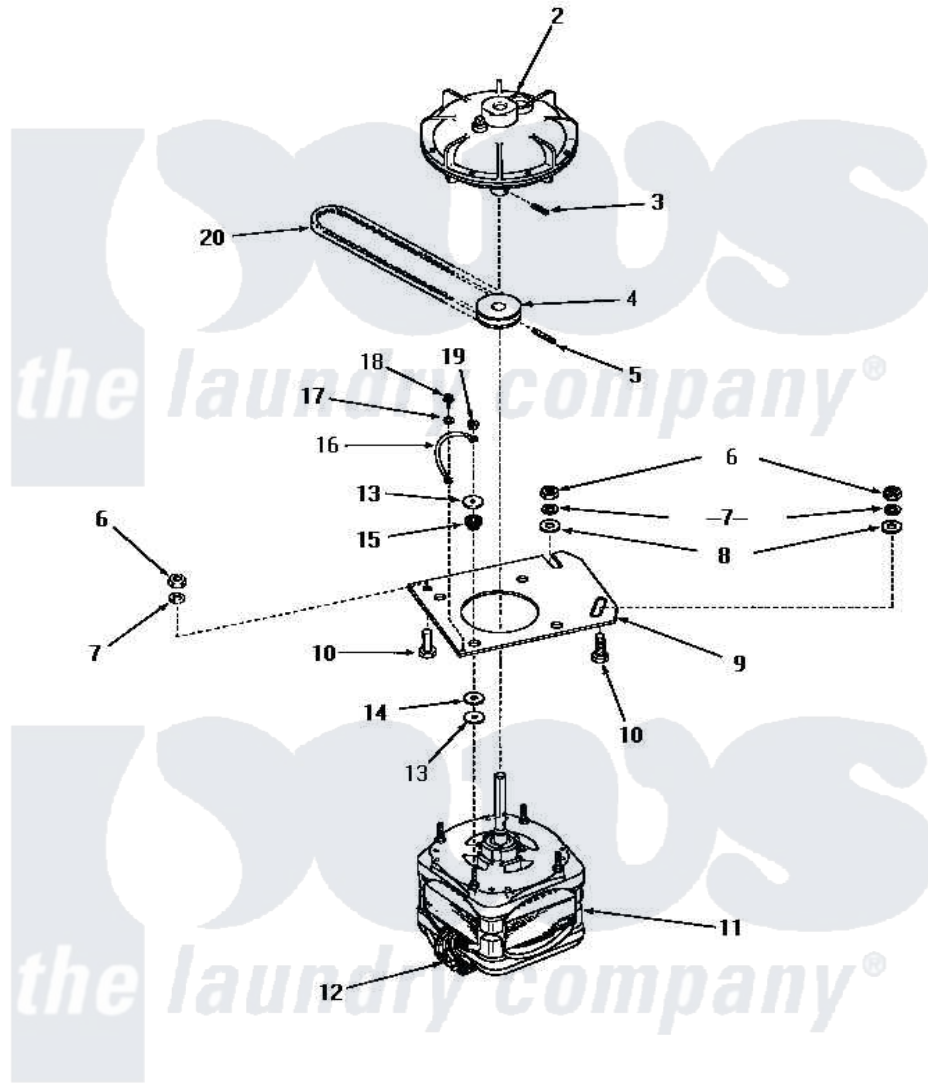

Amana FA0620 15 - MOTOR, FLUID DRIVE & PUMP BELT

MOTOR, FLUID DRIVE AND PUMP BELT

Amana [Residential Amana FA0620 Washer Parts](#) Parts Diagram 15 - MOTOR, FLUID DRIVE & PUMP BELT
 Click on the part number to view part

Item	Original Part Number	Replaced By	Status	Part Description
2	24706			Assembly, Fluid Drive
3	24703		Not Available	PIN,ROLL
4	26116			Pulley, Drive
5	23750			Pin, Roll
6	20274	62739		Nut, Lock
7	20277			Lockwasher, 3/8 Std X 3
8	20279			Washer, 13/32 ID x 13/16 OD
9	23769		Not Available	PLATE,MOUNTING
10	20255		Not Available	SCREW,3/8-16 X 1 HEX H
11	26069			X Assembly, Motor And Pulley
12	24142		Not Available	SWITCH,MOTOR
"	24139		Not Available	SWITCH,MOTOR
13	20103	M0270519		Washer
14	20104			Washer
15	20102		Not Available	WASHER
16	25484		Not Available	GROUND WIRE

17	21735	Not Available	LOCKWASHER, No. 10 INTSHKP
18	20530		Screw, 10-24 x 3/8 Hex
19	23604		Nut, Hex 10-32 Lock
20	23759	Not Available	BELT
NI	20299	Not Available	FLUID DRIVE FLUID-BULK