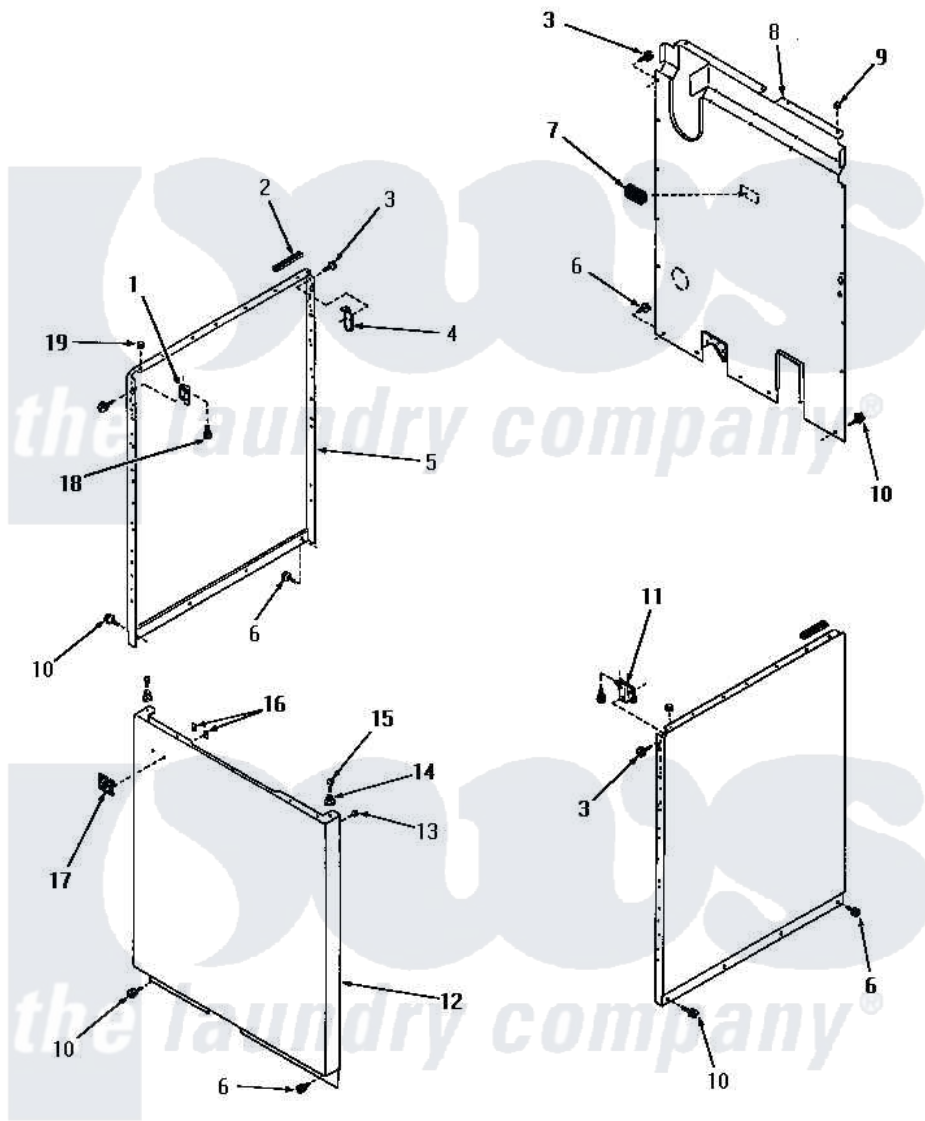

Amana FA0620 16 - PANELS

PANELS

Amana [Residential Amana FA0620 Washer Parts](#) Parts Diagram 16 - PANELS
 Click on the part number to view part

Item	Original Part Number	Replaced By	Status	Part Description
1	26691		Not Available	BRACKET,HOLD DOWN-L.H.
2	80312			Bumper Pad
3	51784		Not Available	SCREW,10B-16 X 1/2 HEX
4	52487			Lug, Hold-Down
5	24336W		Not Available	xREPLACE
"	24336C		Not Available	SIDE PANEL, RIGHT OR LEFT, COP
"	24336H		Not Available	SIDE PANEL, RIGHT OR LEFT, HAR
"	24336A		Not Available	SIDE PANEL, RIGHT OR LEFT, AVO
6	26415	27001200		Screw
7	23257		Not Available	PAD,BUMPER
8	24342GR		Not Available	REAR PANEL, GRAY
9	20387			Bumper
10	26592		Not Available	HEX HEAD SCREW
11	26690		Not Available	BRACKET,HOLD DOWN-R.H.

12	24678W	Not Available	FRONT PANEL, WHITE
"	24687A	Not Available	FRONT PANEL, AVOCADO
"	24687H	Not Available	FRONT PANEL, HARVEST GOLD
"	24687C	Not Available	FRONT PANEL, COPPERTONE
13	20387		Bumper
14	23020	Not Available	MOUNT,PANEL
15	Q6535	Not Available	SCREW,10B-16 X 3/4 ROU
16	22161	Not Available	CLIP
17	22086	Not Available	MONOGRAM
18	23008		Screw, 10-24 X 3/4 Sems
19	21176		Bumper