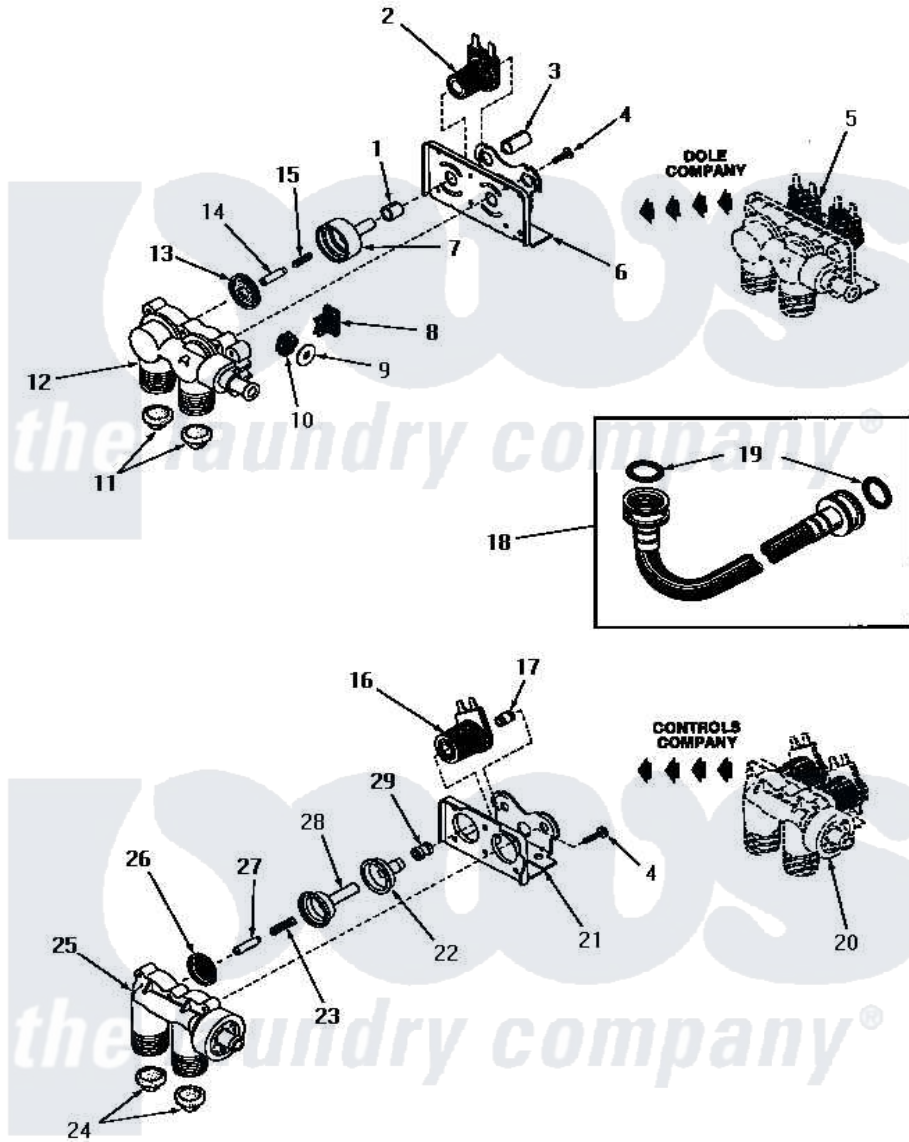

Amana FA0650 01 - 25832 & 25833 MIXING VALVE ASSEMBLIES

25832 and 25833 MIXING VALVE ASSEMBLIES
(See Page 18 for complete assembly)

Amana [Residential Amana FA0650 Washer Parts](#) Parts Diagram 01 - 25832 & 25833 MIXING VALVE ASSEMBLIES
Click on the part number to view part

Item	Original Part Number	Replaced By	Status	Part Description
1	24129		Not Available	SLEEVE,SHORT
2	24126	33930		Valve, Mixing
3	24128		Not Available	SLEEVE,LONG
4	25817C		Not Available	SCREW
5	Y00000000		Not Available	SEE NOTE MIXING VALVE ASSEMBLY
6	Y24127		Not Available	MOUNTING BRACKET
7	24130			Guide, Armature
8	Y24135		Not Available	PLUG,FLOW REGULATOR
9	23224G		Not Available	DIFFUSER
10	23224C			Regulator, Flow
11	24122	22002960		Strainer, Washer Inlet
12	24125			Body, Valve
13	24134		Not Available	DIAPHRAGM
14	24132		Not Available	ARMATURE
15	24131		Not Available	SPRING
16	24596A		Not Available	SOLENOID

17	25817M	Not Available	SOLENOID PLUG
18	20241	EZ20241	20 x 24 x 1 Filter 1 Metal Side
19	20290	Y013783	Washer, Inlet Hose
20	Y00000000	Not Available	SEE NOTE MIXING VALVE ASSEMBLY
21	25817B	Not Available	MOUNTING BRACKET
22	25817E	Not Available	SLEEVE, GUIDE xREPLACE
23	25817G	Not Available	SPRING
24	24122	22002960	Strainer, Washer Inlet
25	24123	Not Available	VALVE BODY
26	25817K	Not Available	DIAPHRAGM
27	25817H	Not Available	ARMATURE
28	25817F	Not Available	ARMATURE GUIDE
29	25817D	Not Available	SLEEVE ADAPTER