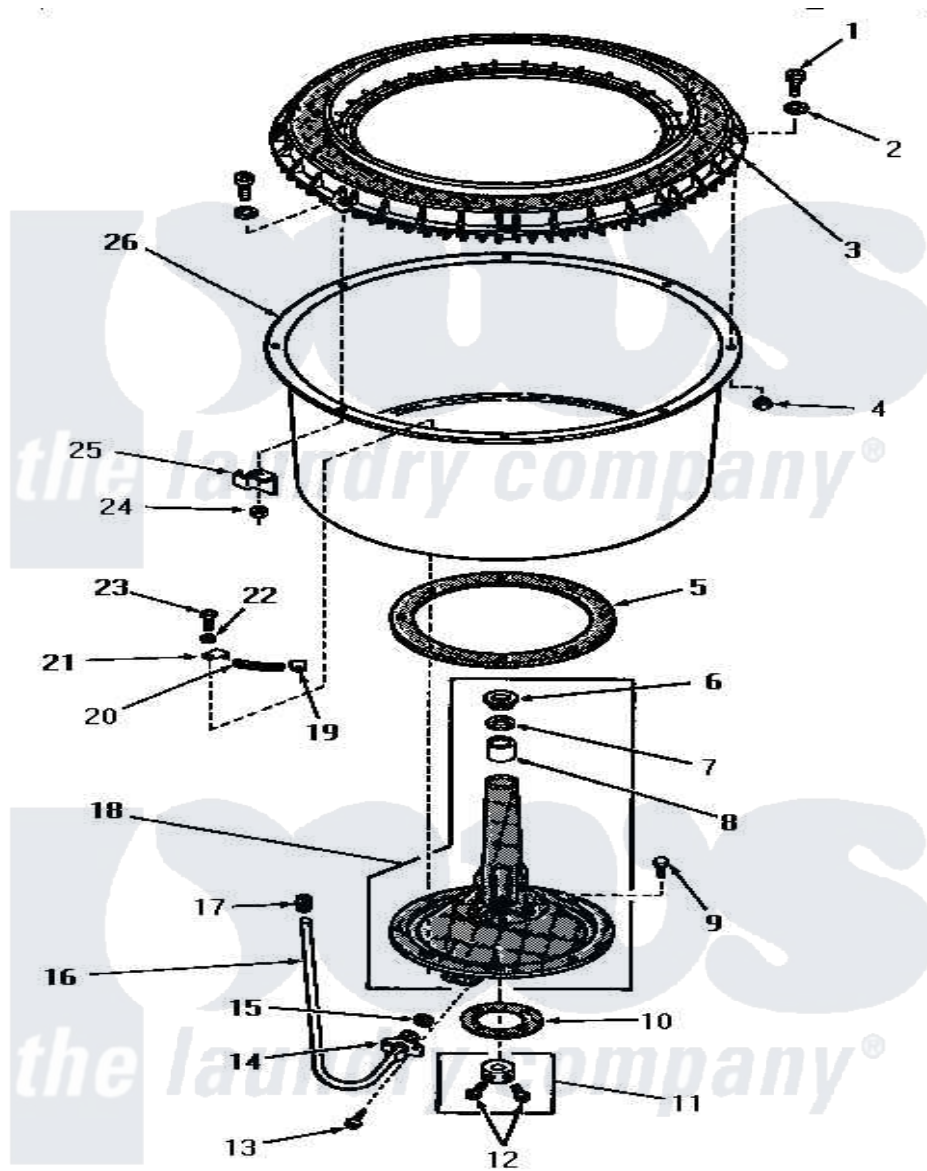

Amana FA0650 03 - AGITATOR POST & SPIN TUB

AGITATOR POST AND SPIN TUB

Amana [Residential Amana FA0650 Washer Parts](#) Parts Diagram 03 - AGITATOR POST & SPIN TUB
 Click on the part number to view part

Item	Original Part Number	Replaced By	Status	Part Description
1	25251	EZ25251		25 x 25 x 1 Filter 1 Metal Side
2	25100			Washer, 17/64 ID x 1/2 OD
3	24931		Not Available	BALANCE RING
4	25250			Nut, 1/4-20 Hex Nyllock
5	20122			Gasket
6	23685			Bearing
7	23684			Seal
8	23686			Bearing
9	20261			Screw, Cap
10	20120			Gasket
11	20377			Collar Assembly
12	23481	02422		Screw, 1/4-20 X 1/2 HeX
13	20852		Not Available	SCREW,10-24 X 1/2 HEX
14	26046			Bracket, Sediment Tube
15	20110			Gasket
16	25980			Tube, Sediment

17	22361		Sleeve
18	26016	2-6016	Wheel 71/2x6
19	22446		Clip
20	22144		Spring
21	22447		Clip
22	20121	Not Available	GASKET
23	20260		Screw, 5/16-18 X 3/4 RD
24	26678		Nut, Self-Locking
25	22025		Bracket
26	26910		Tub, Spin-Blue Porcelain
NI	243P3	Not Available	KIT,AGITATOR POST