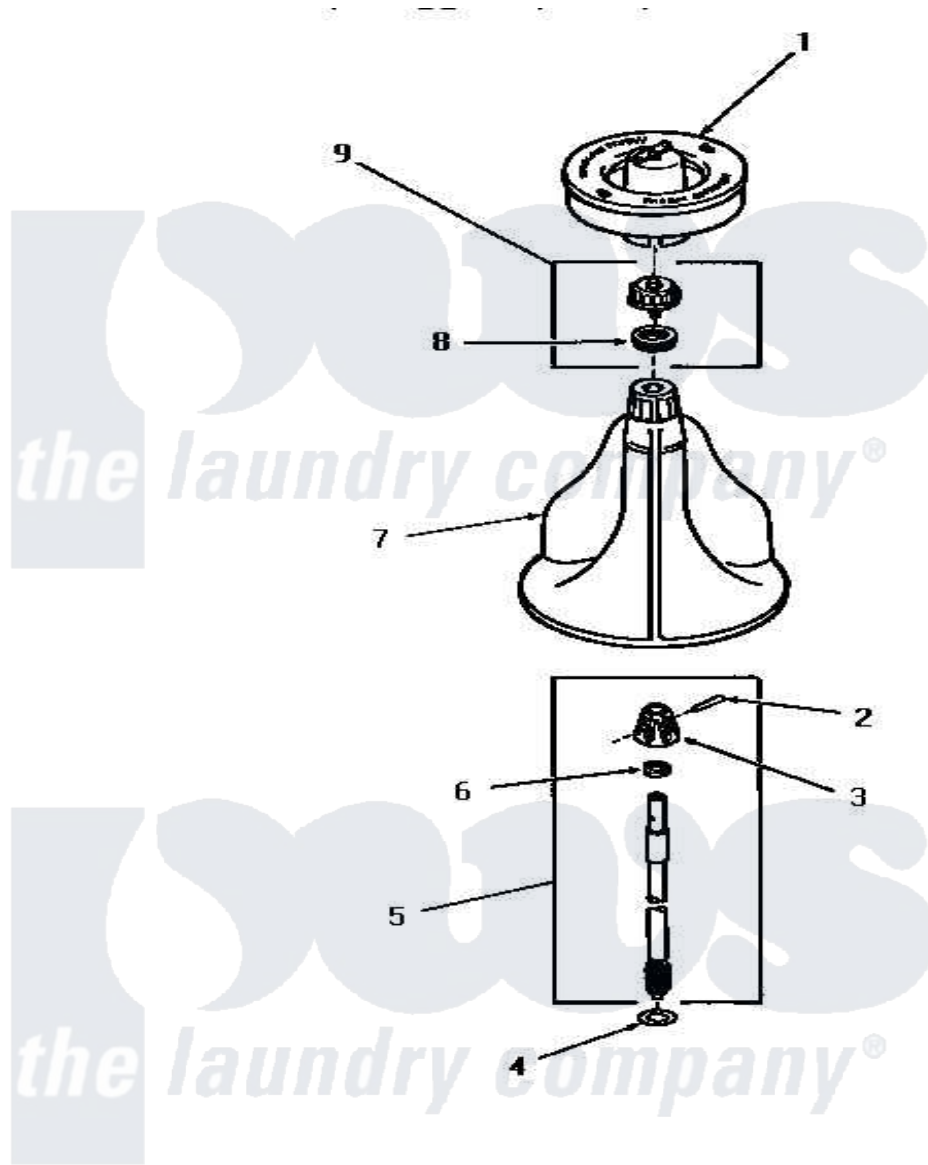

Amana FA0650 04 - AGITATOR, SHAFT & FABRIC SOFTENER DISP

AGITATOR, SHAFT AND FABRIC SOFTENER DISPENSER

Amana Residential Amana FA0650 Washer Parts Parts Diagram 04 - AGITATOR, SHAFT & FABRIC SOFTENER DISP
 Click on the part number to view part

Item	Original Part Number	Replaced By	Status	Part Description
1	23546		Not Available	ASSY,DISPENSER-FAB-SOF
2	20243			Pin, Taper
3	20056		Not Available	BLOCK, DRIVE
4	22135			Washer
5	21751	21751P		Assyshaft
6	20057	222T017P01		Washer FIB 21/32 ID X 1156 OD X 1/8
7	25975		Not Available	ASSY,AGITATOR
8	21036			Clip, Cable
9	26015			Assembly, Cap And Ring-Agitator
"	26014			Assembly, Cap And Ring-Agitator