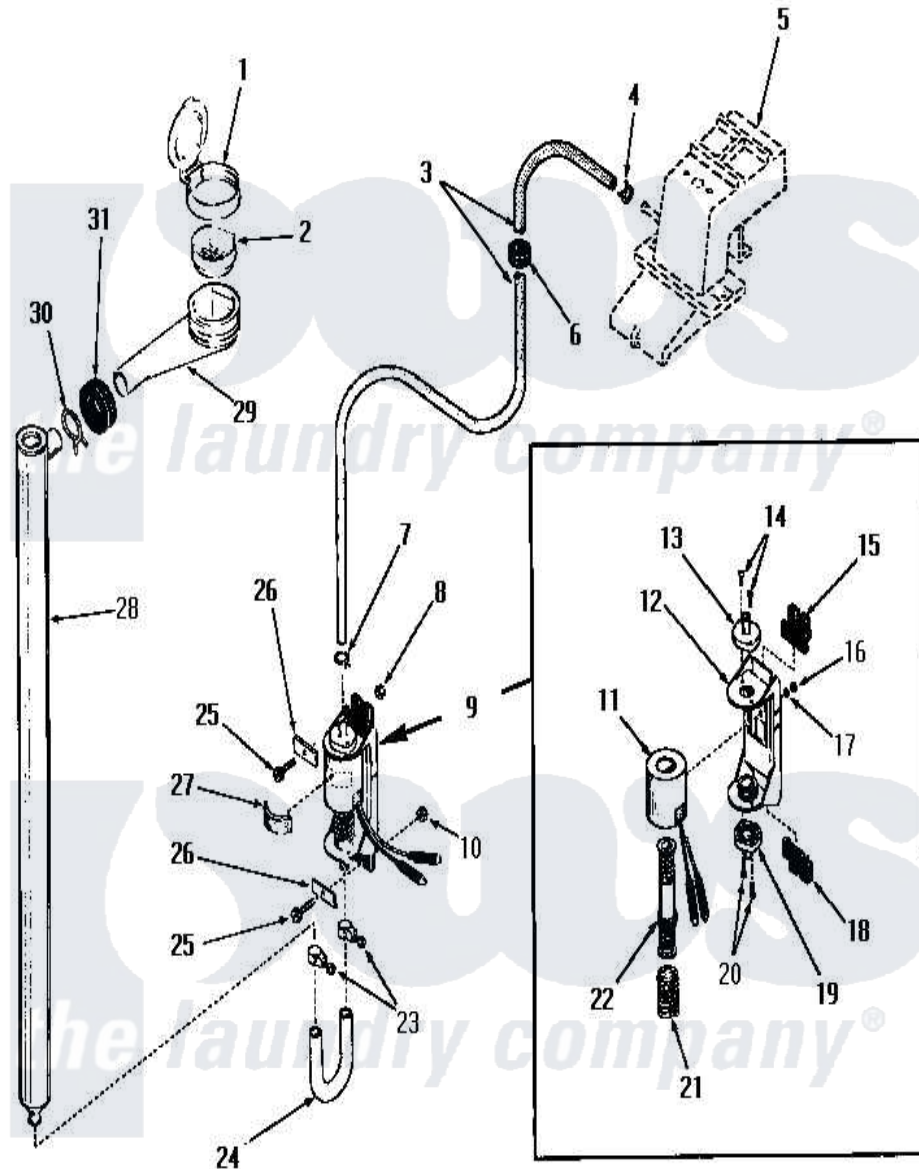

Amana FA0650 05 - BLEACH DISPENSER

Amana [Residential Amana FA0650 Washer Parts](#) Parts Diagram 05 - BLEACH DISPENSER
 Click on the part number to view part

Item	Original Part Number	Replaced By	Status	Part Description
1	22484		Not Available	BLEACH LID
2	21984			Cover, Dispenser
3	22300		Not Available	HOSE
4	23410		Not Available	HOSE CLAMP
5	Y00000000		Not Available	SEE NOTE WATER INLET
6	22299		Not Available	GROMMET
7	22295		Not Available	HOSE CLAMP
8	22001			Nut, 10-24 Nylon Hex BR
9	22337			Pump, Bleach
10	22001			Nut, 10-24 Nylon Hex BR
11	22337B		Not Available	COIL AND FRAME
12	22337A		Not Available	BASE
13	22337E		Not Available	HOSE CONNECTOR
14	51356		Not Available	SCREW,6-32 X 5/16 RD H
15	22337F		Not Available	ISOLATION MOUNT
16	22337G		Not Available	NUT

17	21735	Not Available	LOCKWASHER,No.10 INTSHKP
18	22337F	Not Available	ISOLATION MOUNT
19	22337E	Not Available	HOSE CONNECTOR
20	51356	Not Available	SCREW,6-32 X 5/16 RD H
21	22337D	Not Available	SPRING
22	22337C	Not Available	ARMATURE AND VALVE
23	24604	Not Available	HOSE CLAMP
24	22302	Not Available	HOSE
25	25989	Not Available	HEX HEAD SCREW
26	Y22287	Not Available	BLEACH PUMP BRACKET
27	25220	Not Available	BUMPER
28	22303	Not Available	TUBE,BLEACH
29	22377	Not Available	DISPENSER xREPLACE
30	Y03640	Not Available	CLAMP
31	20118	Not Available	GROMMET,1982 INV