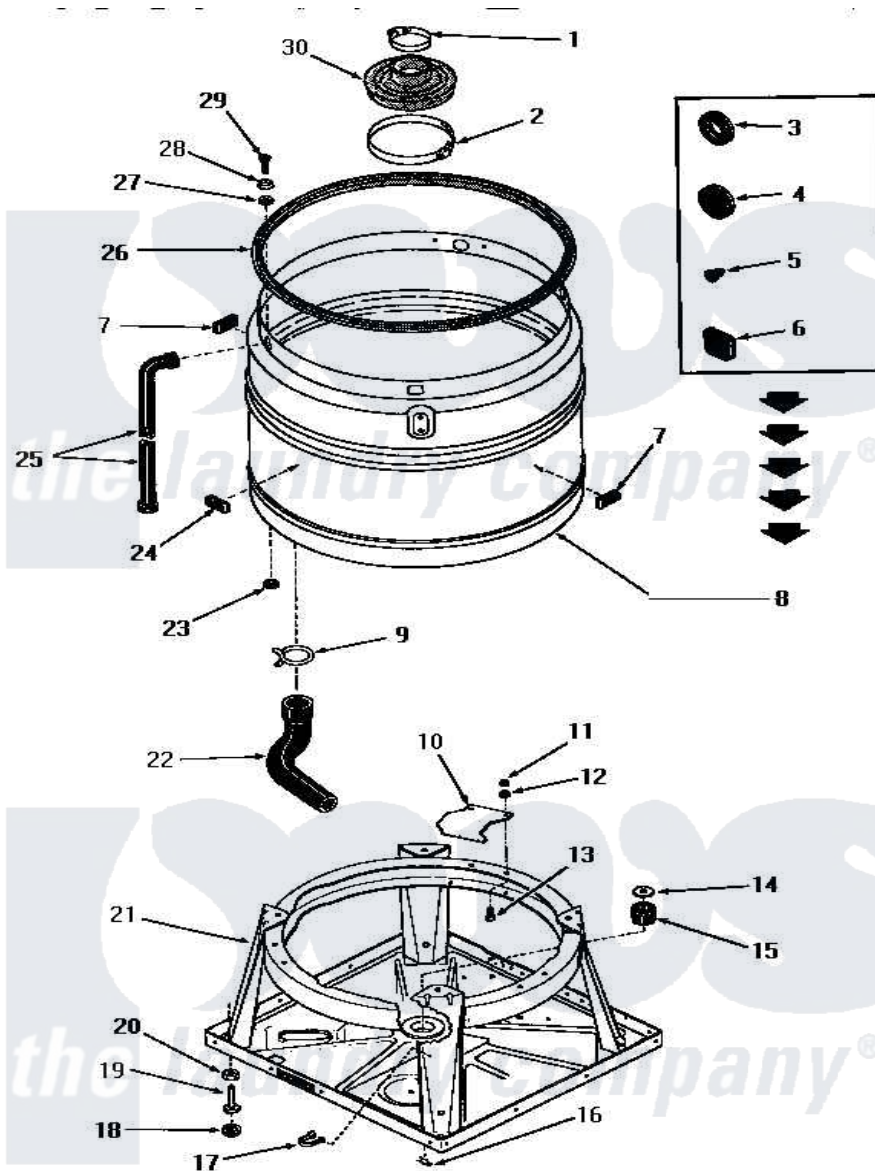

Amana FA0650 06 - BOOT, CHASSIS & DRAIN TUB

BOOT, CHASSIS AND DRAIN TUB

Amana [Residential Amana FA0650 Washer Parts](#) Parts Diagram 06 - BOOT, CHASSIS & DRAIN TUB
 Click on the part number to view part

Item	Original Part Number	Replaced By	Status	Part Description
1	20107			Upper Clamp
2	20108	F200201		Clamp Hose #56
3	20118		Not Available	GROMMET,1982 INV
4	20305	20-305		Sizzle Do Not Ship Ups
5	21393	21-393		Piezo Sounder
6	21651			Grommet
7	23258			Pad, Bumper
8	26034M		Not Available	ASSY,SPLASH TUB
9	10108			Seal
10	21905			Plate, Snubber
11	20275	27001225		Nut, Jam Mid Lock 1/4-20
12	03189			LoCkwasher, 1/4 Std-C P
13	02422			Screw, 1/4-20 X 1/2 HeX
14	20162		Not Available	SPACER
15	20195		Not Available	GROMMET
16	26012	2-6012		Blower Wheel

17	22837		Not Available	STRAP,WIRE
18	21749	40016001		Foot, Rubber
19	20409	22003428		Leg, Adjustable
20	Y21899	40038101		Nut, Leg
21	26028			Assembly, Chassis xReplace
22	25112			Hose
23	20115			Grommet
24	23257		Not Available	PAD,BUMPER
25	22818		Not Available	HOSE
26	21233		Not Available	GASKET
27	20112			Grommet
28	20111			Washer
29	20259		Not Available	SCREW
30	20129		Not Available	BOOT