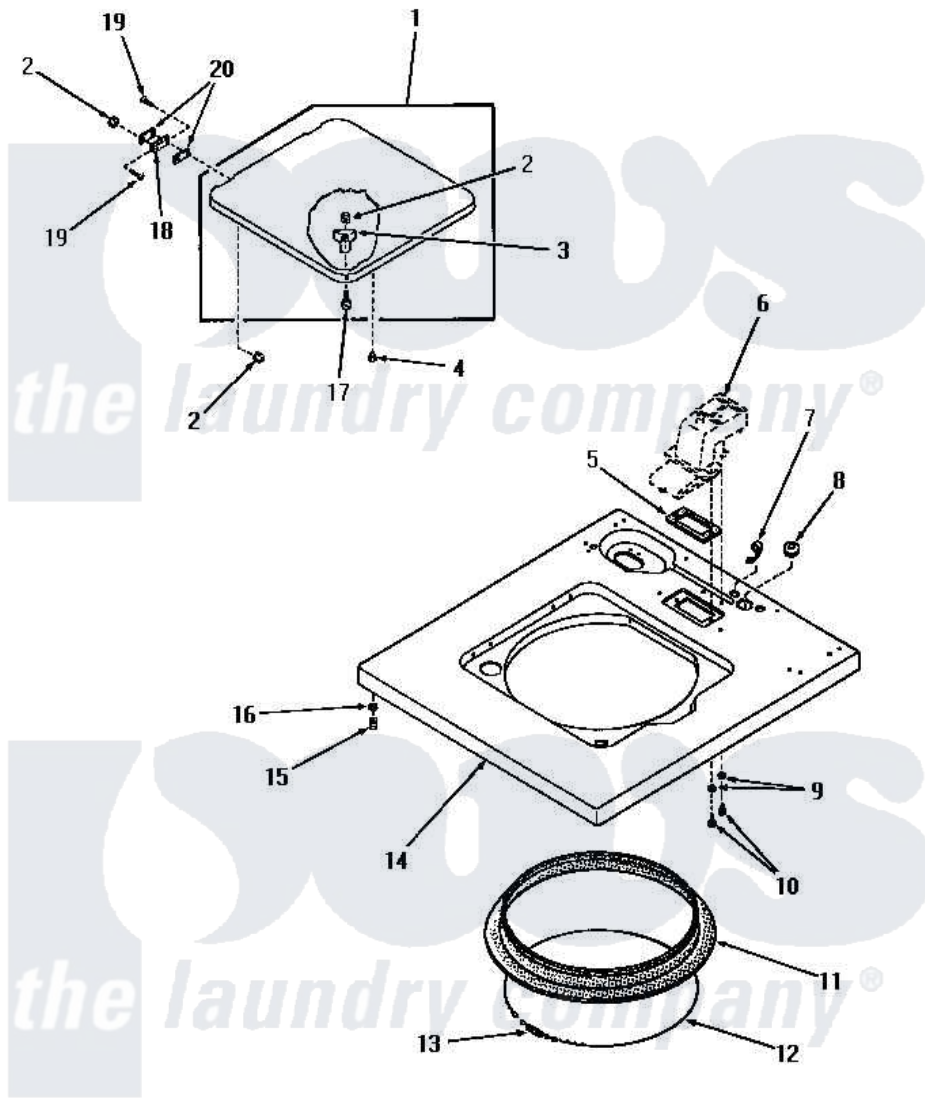

Amana FA0650 07 - CABINET TOP & LOADING DOOR

CABINET TOP AND LOADING DOOR

Amana [Residential Amana FA0650 Washer Parts](#) Parts Diagram 07 - CABINET TOP & LOADING DOOR
 Click on the part number to view part

Item	Original Part Number	Replaced By	Status	Part Description
1	26901W		Not Available	ASSY,LID & CATCH xREPLACE
"	26901A		Not Available	LOADING DOOR, AVOCADO
"	26901K		Not Available	LOADING DOOR, COFFEE
"	26901C		Not Available	LOADING DOOR, COPPERTONE
"	26901H		Not Available	ASSY,LID & CATCH
"	26901L		Not Available	ASSY,LID & CATCH
2	21752			Nut, 8-32 Hex Brilock
3	25217	R0603504		Actuator, Door Switch
4	21176			Bumper
5	23255		Not Available	GASKET
6	Y00000000		Not Available	SEE NOTE WATER INLET
7	21903	211881		Grommet, Cord Part Not Used- Gas Models Only
8	20118		Not Available	GROMMET,1982 INV
9	20493			Washer, 11/64 ID x 3/8 OD

10	55469	500226	Screw, 8b-16 x 5/8 Tap
11	25277		Guard, Rim
12	22352	Not Available	RETAINER,WIRE
13	20791	Not Available	SPRING
14	26819A	Not Available	CABINET TOP, AVOCADO
"	26819K	Not Available	CABINET TOP, COFFEE
"	26819C	Not Available	CABINET TOP, COPPERTONE
"	26819L	Not Available	ASSY, TOP
"	26819H	Not Available	CABINET TOP, HARVEST GOLD
"	26819W	Not Available	CABINET TOP, WHITE
15	23007	Not Available	CAGED NUT
16	24861	Not Available	LOCKWASHER, .448X.789SH
17	26729	Not Available	SCREW AND WASHER
18	21583		Hinge
19	22649		Screw, 8-32 X 13/32 FI
20	21584		Gasket