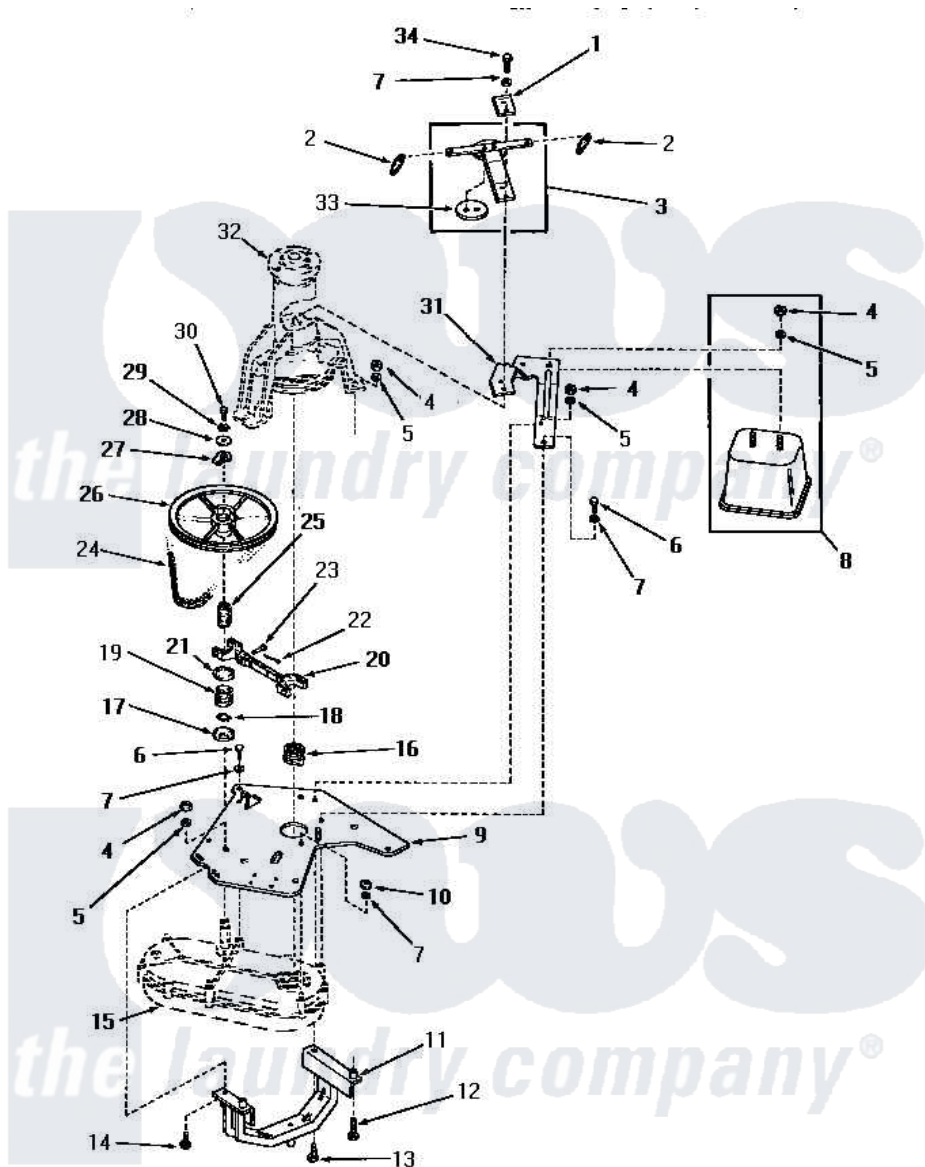

# Amana FA0650 08 - CBAL WEIGHT, BRKT, MTG PLT & TRANS

**COUNTERBALANCE WEIGHT, BRACKET,  
MOUNTING PLATE AND TRANSMISSION BELT**

Amana [Residential Amana FA0650 Washer Parts](#) Parts Diagram 08 - CBAL WEIGHT, BRKT, MTG PLT & TRANS  
Click on the part number to view part

Item	Original Part Number	Replaced By	Status	Part Description
1	<a href="#">22614</a>			Plate, Support
2	<a href="#">23632</a>			Spring
3	<a href="#">20168</a>			Assembly, Snubber
4	20274	<a href="#">62739</a>		Nut, Lock
5	<a href="#">20277</a>			Lockwasher, 3/8 Std X 3
6	<a href="#">20264</a>			Screw, 1/4-20 X 2 Hex H
7	<a href="#">03189</a>			LoCkwasher, 1/4 Std-C P
8	25230		Not Available	COUNTERBALANCE WEIGHT
9	24749		Not Available	MOUNTING PLATE
10	20275	<a href="#">27001225</a>		Nut, Jam Mid Lock 1/4-20
11	22702		Not Available	ASSY,YOKE & SLEEVE
12	Y22688		Not Available	SCREW,CAP-3/8-16X1-1/4
13	20255		Not Available	SCREW,3/8-16 X 1 HEX H
14	22687		Not Available	SCREW
15	Y00000000		Not Available	SEE NOTE TRANSMISSION ASSEMBLY
16	<a href="#">23647</a>			Jaw

17	26611	Not Available	RETAINER,SPRING-LOWER
18	<a href="#">23751</a>		Ring, Retaining
19	<a href="#">26609</a>		Spring
20	<a href="#">23732</a>		Assembly, Shifter Fork
21	<a href="#">26610</a>		Retainer, Spring-Upper
22	<a href="#">20248</a>		Pin, Cotter
23	23718	Not Available	PIN,SHIFTER
24	<a href="#">23758</a>		Belt
25	<a href="#">23644</a>		Hub
26	23773	Not Available	ASSY,PULLEY-TRANSMISSI
27	<a href="#">23643</a>		Pulley Stop
28	23716	Not Available	WASHER
29	Y03421	Not Available	LOCKWASHER
30	<a href="#">02422</a>		Screw, 1/4-20 X 1/2 HeX
31	25139	Not Available	BRACKET
32	Y00000000	Not Available	SEE NOTE MAIN BEARING
33	20453	Not Available	DISC,FRICITION
34	24233	Not Available	SCREW,CAP-1/4-20 X 3/4
NI	<a href="#">03200</a>		A-D Drive Lubricant
"	285P3	<a href="#">23911</a>	Kit Spring