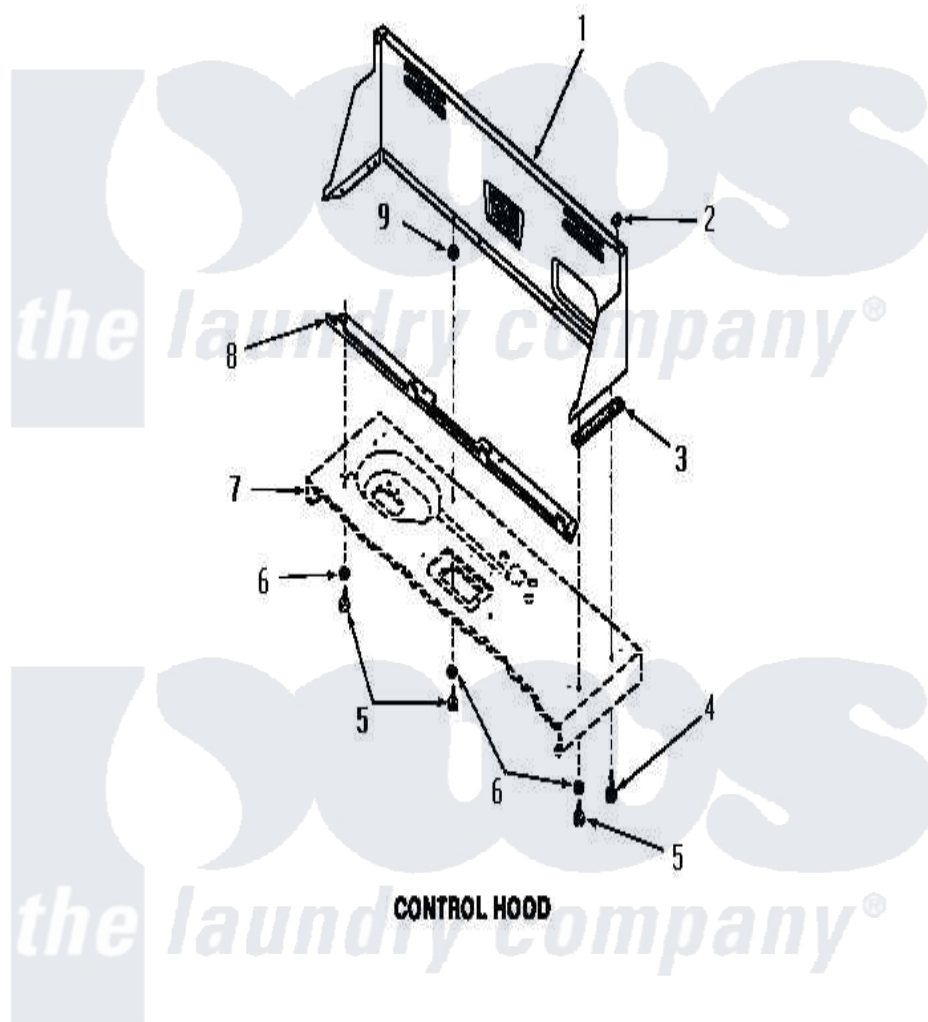

Amana FA0650 09 - CONTROL HOOD

Amana [Residential Amana FA0650 Washer Parts](#) Parts Diagram 09 - CONTROL HOOD
 Click on the part number to view part

Item	Original Part Number	Replaced By	Status	Part Description
1	26820W		Not Available	CONTROL HOOD, WHITE
"	26820H		Not Available	CONTROL HOOD GOLD
"	26820L		Not Available	CONTROL HOOD, ALMOND
"	26820C		Not Available	CONTROL HOOD, COPPERTONE
"	26820K		Not Available	CONTROL HOOD, COFFEE
"	26820A		Not Available	CONTROL HOOD, AVOCADO
2	24522			Nut, Speed-8ab-18 C1995
3	23028		Not Available	GASKET,CONTROL BOX END
4	25724		Not Available	HEX HEAD SCREW
5	52150	489464		Screw
6	20493			Washer, 11/64 ID x 3/8 OD
7	Y00000000		Not Available	SEE NOTE CABINET TOP
8	23360		Not Available	ANGLE
9	23425		Not Available	WASHER,7/32IDX7/16ODX.