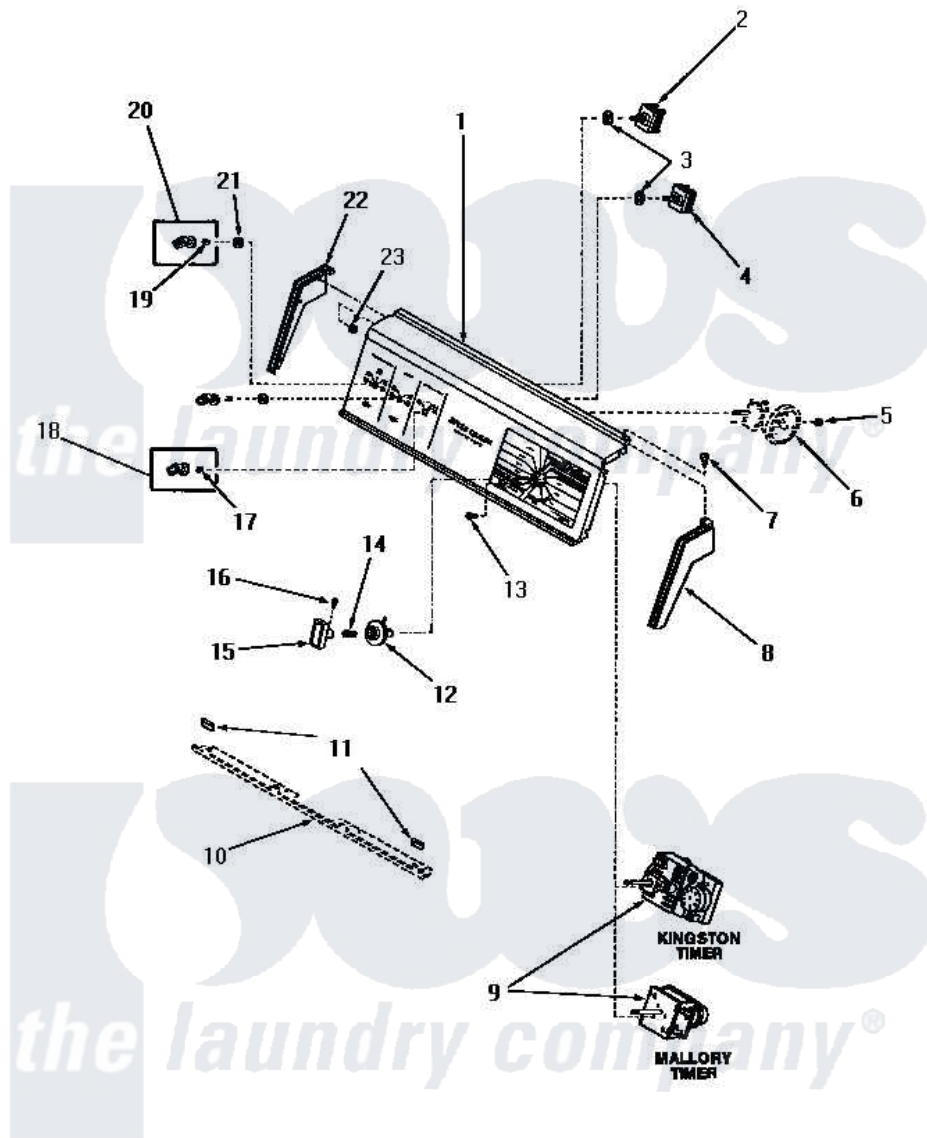

# Amana FA0650 10 - CONTROL PANEL & CONTROLS

## CONTROL PANEL AND CONTROLS

Amana [Residential Amana FA0650 Washer Parts](#) Parts Diagram 10 - CONTROL PANEL & CONTROLS  
 Click on the part number to view part

Item	Original Part Number	Replaced By	Status	Part Description
1	26794	<a href="#">WR2X7614</a>		Shim
2	24392		Not Available	SWITCH TEMP
3	<a href="#">91176</a>			Lockwasher, 3/8 Intshkp
5	23962	<a href="#">W10116760</a>		Screw
6	Y00000000		Not Available	SEE NOTE PRESSURE SWITCH
7	25232		Not Available	SCREW,8AB-18X7/8 OVAL
8	25123		Not Available	CONTROL HOOD END, RIGHT
9	26410		Not Available	TIMER
10	Y00000000		Not Available	SEE NOTE PANEL SUPPORT BRACKET
11	24859		Not Available	SLEEVE,SUPPORT ANGLE
12	26326		Not Available	TIMER KNOB INDICATOR
13	<a href="#">70212</a>			Screw, 8-32 X 5/32 RD H
14	<a href="#">26319</a>			Spring
15	<a href="#">26798</a>			Knob, Timer xReplace

16	<a href="#">26318</a>		Screw, 8-32 X 1/4 Set S
17	23392	Not Available	CLIP FOR 26816 KNOB
18	26818	Not Available	CONTROL KNOB ASSEMBLY
19	23392	Not Available	CLIP FOR 26816 KNOB
20	<a href="#">26816</a>		Assembly, Knob-Switch
21	<a href="#">24205</a>		Nut, Knurled 3/8-24
22	25124	Not Available	CONTROL HOOD END, LEFT
23	25126	<a href="#">5303284616</a>	Clip