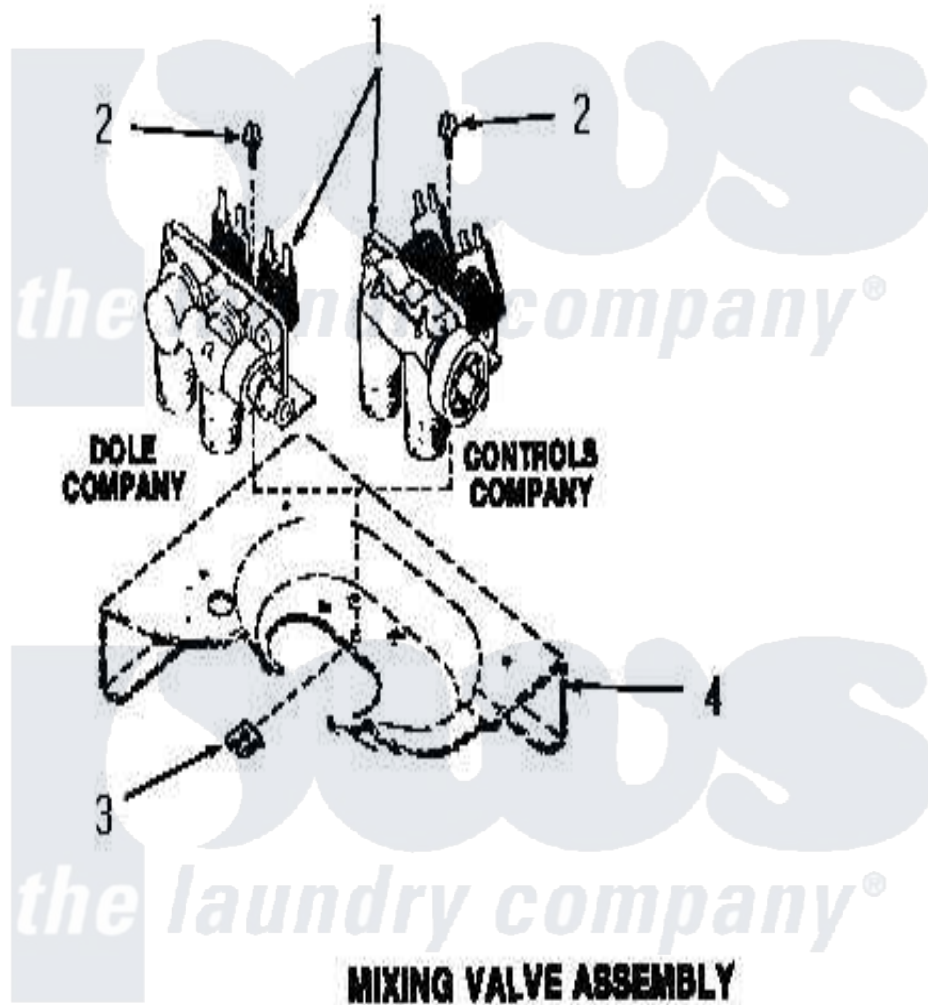

# Amana FA0650 14 - MIXING VALVE ASSY

[Amana Residential Amana FA0650 Washer Parts](#) Parts Diagram 14 - MIXING VALVE ASSY  
Click on the part number to view part

Item	Original Part Number	Replaced By	Status	Part Description
1	25832	<a href="#">205613</a>		Water Valve
2	23962	<a href="#">W10116760</a>		Screw
3	23277		Not Available	NUT,SPEED
4	Y00000000		Not Available	SEE NOTE CABINET TOP