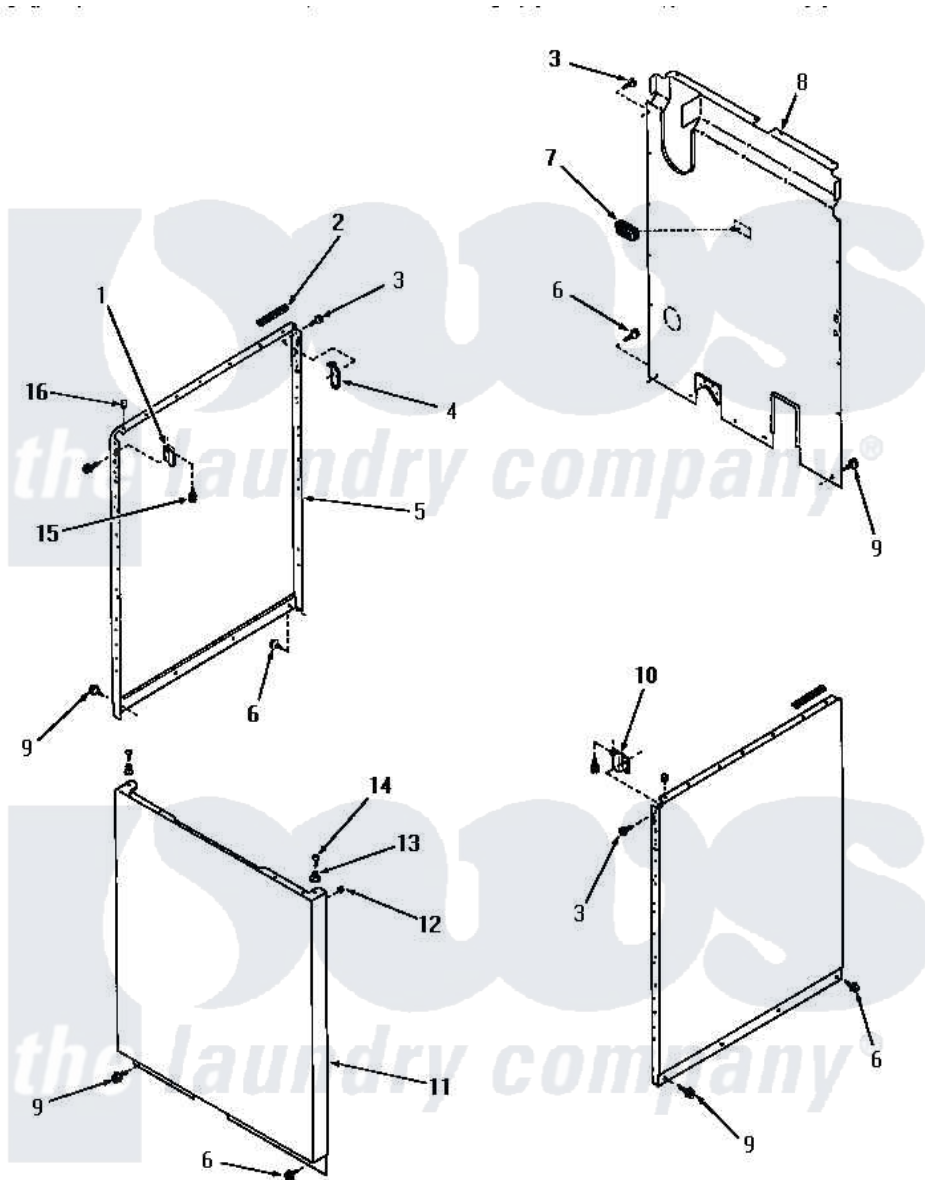

Amana FA0650 16 - PANELS

PANELS

Amana [Residential Amana FA0650 Washer Parts](#) Parts Diagram 16 - PANELS
 Click on the part number to view part

Item	Original Part Number	Replaced By	Status	Part Description
1	26691		Not Available	BRACKET,HOLD DOWN-L.H.
2	80312			Bumper Pad
3	51784		Not Available	SCREW,10B-16 X 1/2 HEX
4	52487			Lug, Hold-Down
5	26821K		Not Available	SIDE PANEL, RIGHT OR LEFT, COF
"	26821A		Not Available	PANEL,SIDE
"	26821C		Not Available	SIDE PANEL, RIGHT OR LEFT, COP
"	26821L		Not Available	PANEL,SIDE
"	26821H		Not Available	PANEL,SIDE
"	26821W		Not Available	SIDE PANEL, LEFT OR RIGHT, WHI
6	26415	27001200		Screw
7	23257		Not Available	PAD,BUMPER
8	24342GR		Not Available	REAR PANEL, GRAY
9	26592		Not Available	HEX HEAD SCREW

10	26690	Not Available	BRACKET,HOLD DOWN-R.H.
11	26822A	Not Available	PANEL,FRONT
"	26822K	Not Available	FRONT PANEL, COFFEE
"	26822C	Not Available	LOADING DOOR, COPPERTONE
"	26822L	Not Available	PANEL,FRONT
"	26822H	Not Available	PANEL,FRONT
"	26822W	Not Available	LOADING DOOR, WHITE
12	20387		Bumper
13	23020	Not Available	MOUNT,PANEL
14	Q6535	Not Available	SCREW,10B-16 X 3/4 ROU
15	23008		Screw, 10-24 X 3/4 Sems
16	21176		Bumper