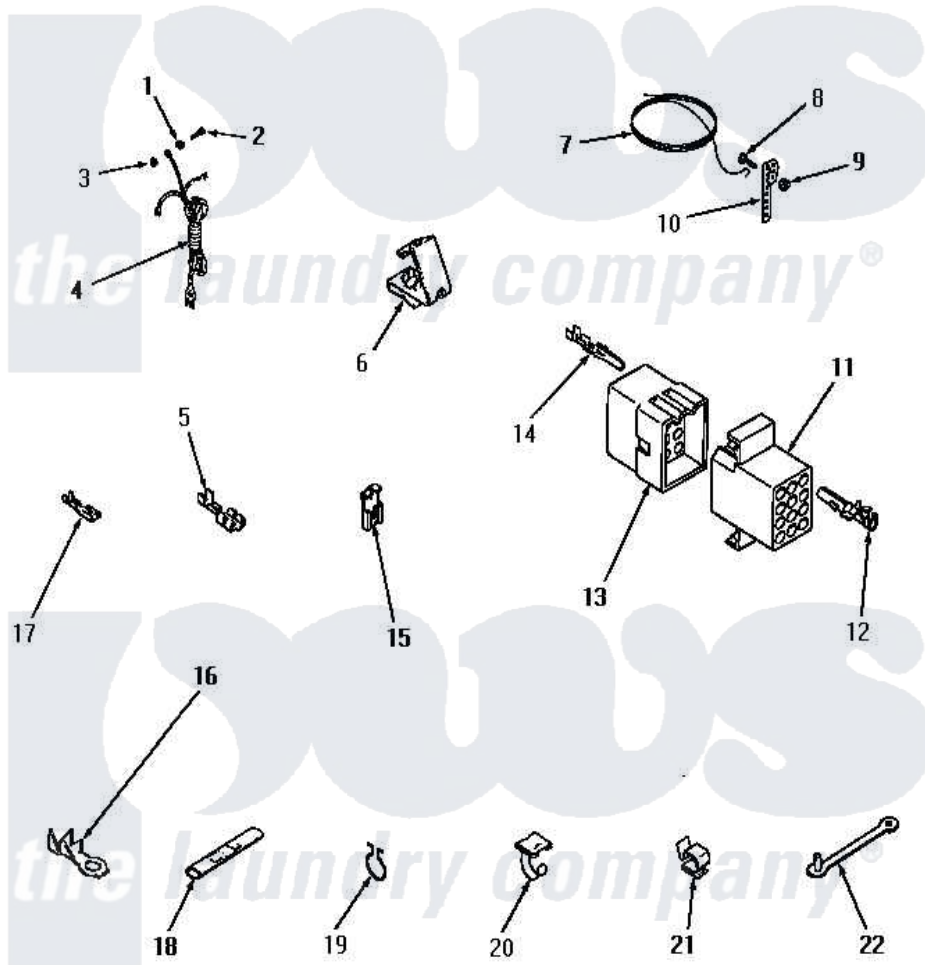

Amana FA0650 17 - POWER CORD, WIRE & TERMINALS

POWER CORD, WIRE AND TERMINALS

Amana [Residential Amana FA0650 Washer Parts](#) Parts Diagram 17 - POWER CORD, WIRE & TERMINALS
 Click on the part number to view part

Item	Original Part Number	Replaced By	Status	Part Description
1	03815			Lockwasher, No.10 Ext Shk
2	20267			Screw, 10-24 X 3/8 Round
3	03673		Not Available	NUT
4	22660		Not Available	POWER CORD AND PLUG
5	Y00119		Not Available	SPADE TERMINAL(18 GAUGE) (1/4 INCH-(1) 18 GAUGE WIRE)
6	00158		Not Available	GROUND CLIP
7	Y21429		Not Available	GROUND WIRE
8	21431		Not Available	ROUND HEAD SCREW
9	Y20278		Not Available	LOCKWASHER
10	21430		Not Available	STRAP,GROUND
11	23042		Not Available	RECEPTACLE
"	Y23034	26163		Receptacle, 9 Circuit
"	23036			Receptacle, 12 Circuit
"	23038		Not Available	RECEPTACLE,15 CIRCUIT
"	23039	697780		Receptacle,

12	Y00117	5011-XX		093 Female Socket
13	23035		Not Available	PLUG,12 CIRCUIT
"	23033			Plug, 9 Circuit
"	23037			Plug, 15 Circuit
"	23041			Plug, 6 Circuit
"	23040			Plug-3 Circuit
14	Y00116			Terminal, Pin-Male
15	Y00120			Terminal, Flag-1/4 Fema
16	00110			No.10 18 Gauge Wire
17	00112			Terminal, Spade-3/16 Fe
18	21091		Not Available	CONNECTOR TWO 1/4 INCH MALE
19	51291			Clip, Wire
20	21793		Not Available	CABLE CLIP
21	21036			Clip, Cable
22	22837		Not Available	STRAP,WIRE