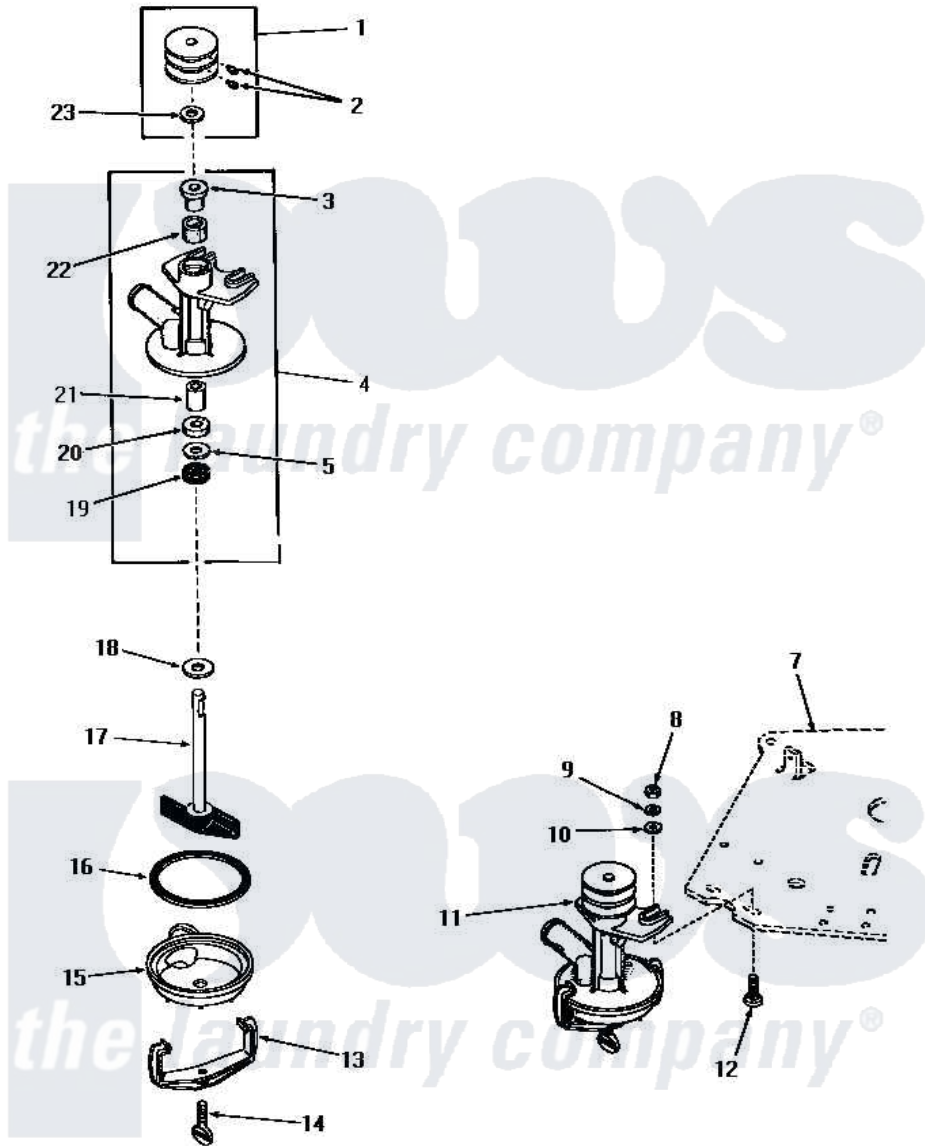

# Amana FA0650 18 - PUMP ASSY

## PUMP ASSEMBLY

Amana [Residential Amana FA0650 Washer Parts](#) Parts Diagram 18 - PUMP ASSY

[Click on the part number to view part](#)

Item	Original Part Number	Replaced By	Status	Part Description
1	23770		Not Available	ASSY,PULLEY
2	<a href="#">02771</a>			Screw, 1/4-20 x 3/8 Hex S
3	<a href="#">20072</a>			Bearing
4	20763		Not Available	PUMP BODY
5	<a href="#">20093</a>			Washer, 29/64 ID x 63/64 OD
7	Y00000000		Not Available	SEE NOTE MOUNTING PLATE
8	20275	<a href="#">27001225</a>		Nut, Jam Mid Lock 1/4-20
9	<a href="#">03189</a>			LoCkwasher, 1/4 Std-C P
10	<a href="#">20176</a>			Washer, .2656 ID x 9/16 OD
11	25178		Not Available	ASSY,PUMP
12	<a href="#">24390</a>			Bolt
13	<a href="#">20066</a>			Clamp, Pump
14	<a href="#">20161</a>			Screw, 5/16-18 X 1-1/16
15	04316		Not Available	BOTTOM,PUMP
16	20097		Not Available	GASKET
17	04372		Not Available	ASSY,IMPELLER

18	<a href="#">20099</a>		Washer, .440idx1.125odx
19	<a href="#">20095</a>		Seal
20	<a href="#">20094</a>		Packing Material
21	<a href="#">20071</a>		Bearing
22	<a href="#">26479</a>		Wick
23	26919	Not Available	WASHER,PUMP PULLEY
NI	<a href="#">131P3</a>		Kit, Pump Kt85