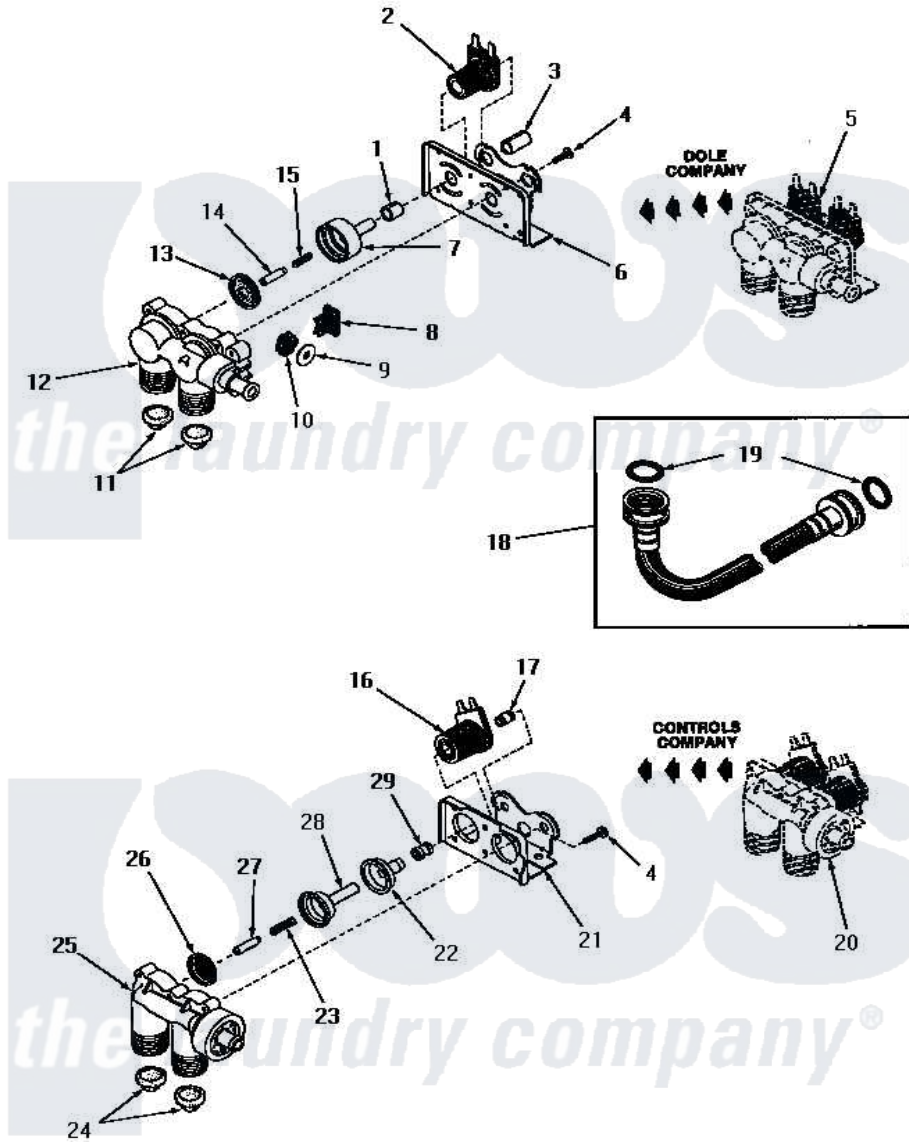

Amana FA0660 01 - 25832 & 25833 MIXING VALVE ASSEMBLIES

25832 and 25833 MIXING VALVE ASSEMBLIES
(See Page 18 for complete assembly)

Amana [Residential Amana FA0660 Washer Parts](#) Parts Diagram 01 - 25832 & 25833 MIXING VALVE ASSEMBLIES
Click on the part number to view part

Item	Original Part Number	Replaced By	Status	Part Description
1	24129		Not Available	SLEEVE,SHORT
2	24126	33930		Valve, Mixing
3	24128		Not Available	SLEEVE,LONG
4	25817C		Not Available	SCREW
5	Y00000000		Not Available	SEE NOTE MIXING VALVE ASSEMBLY
6	Y24127		Not Available	MOUNTING BRACKET
7	24130			Guide, Armature
8	Y24135		Not Available	PLUG,FLOW REGULATOR
9	23224G		Not Available	DIFFUSER
10	23224C			Regulator, Flow
11	24122	22002960		Strainer, Washer Inlet
12	24125			Body, Valve
13	24134		Not Available	DIAPHRAGM
14	24132		Not Available	ARMATURE
15	24131		Not Available	SPRING
16	24596A		Not Available	SOLENOID

17	25817M	Not Available	SOLENOID PLUG
18	20241	EZ20241	20 x 24 x 1 Filter 1 Metal Side
19	20290	Y013783	Washer, Inlet Hose
20	Y00000000	Not Available	SEE NOTE MIXING VALVE ASSEMBLY
21	25817B	Not Available	MOUNTING BRACKET
22	25817E	Not Available	SLEEVE, GUIDE xREPLACE
23	25817G	Not Available	SPRING
24	24122	22002960	Strainer, Washer Inlet
25	24123	Not Available	VALVE BODY
26	25817K	Not Available	DIAPHRAGM
27	25817H	Not Available	ARMATURE
28	25817F	Not Available	ARMATURE GUIDE
29	25817D	Not Available	SLEEVE ADAPTER