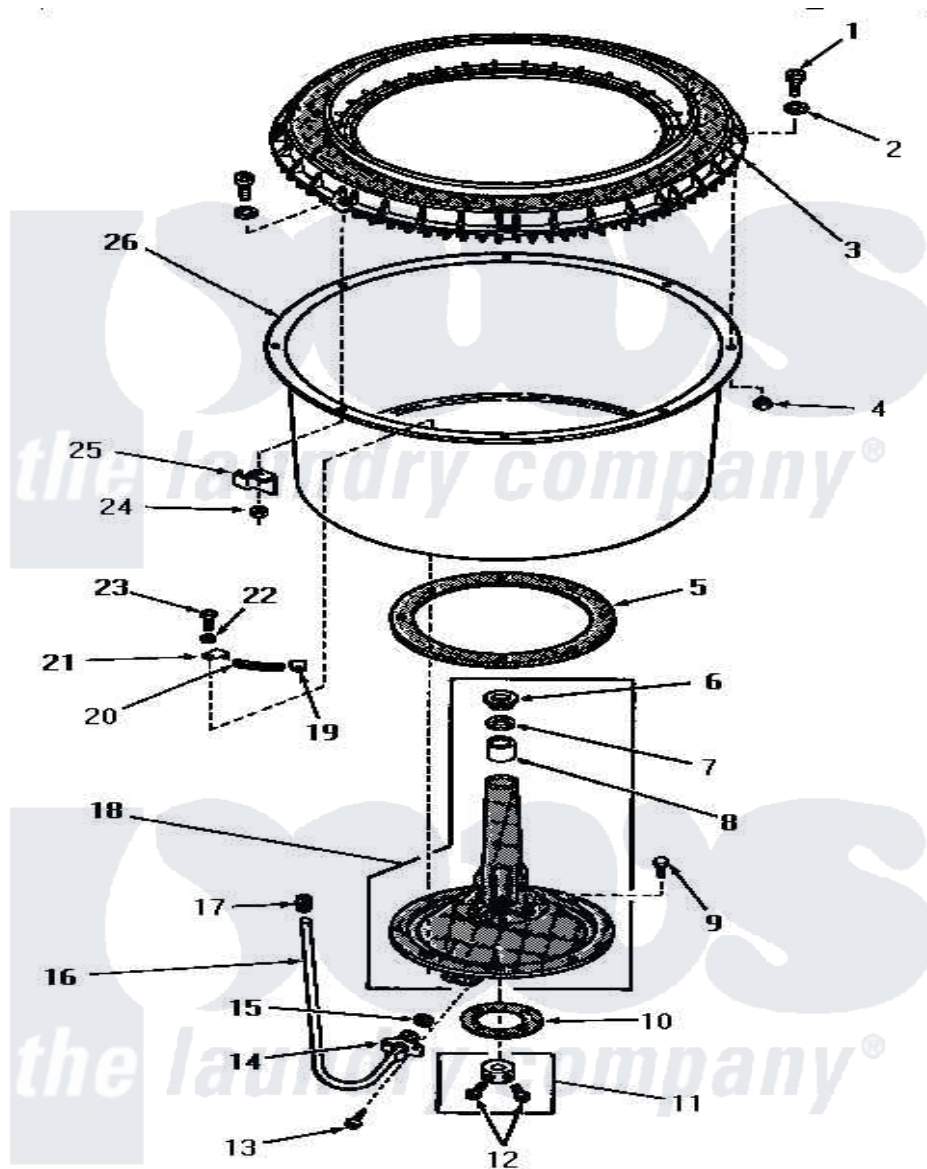

Amana FA0660 03 - AGITATOR POST & SPIN TUB

AGITATOR POST AND SPIN TUB

Amana [Residential Amana FA0660 Washer Parts](#) Parts Diagram 03 - AGITATOR POST & SPIN TUB
 Click on the part number to view part

Item	Original Part Number	Replaced By	Status	Part Description
1	25251	EZ25251		25 x 25 x 1 Filter 1 Metal Side
2	25100			Washer, 17/64 ID x 1/2 OD
3	24931		Not Available	BALANCE RING
4	25250			Nut, 1/4-20 Hex Nyllock
5	20122			Gasket
6	23685			Bearing
7	23684			Seal
8	23686			Bearing
9	20261			Screw, Cap
10	20120			Gasket
11	20377			Collar Assembly
12	23481	02422		Screw, 1/4-20 X 1/2 HeX
13	20852		Not Available	SCREW, 10-24 X 1/2 HEX
14	26046			Bracket, Sediment Tube
15	20110			Gasket
16	25980			Tube, Sediment

17	22361		Sleeve
18	26016	2-6016	Wheel 71/2x6
19	22446		Clip
20	22144		Spring
21	22447		Clip
22	20121	Not Available	GASKET
23	20260		Screw, 5/16-18 X 3/4 RD
24	26678		Nut, Self-Locking
25	22025		Bracket
26	26910		Tub, Spin-Blue Porcelain
NI	243P3	Not Available	KIT,AGITATOR POST