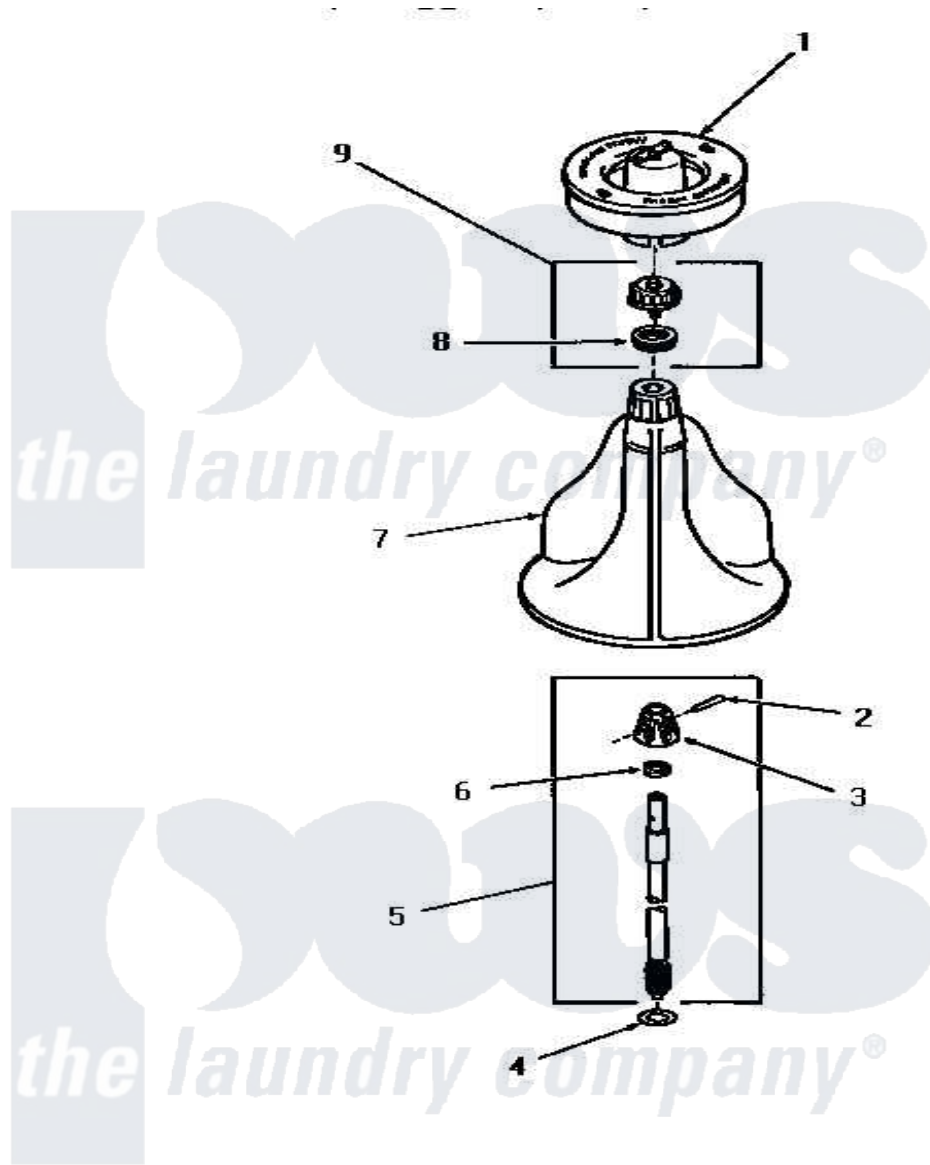

# Amana FA0660 04 - AGITATOR, SHAFT & FABRIC SOFTENER DISP

## AGITATOR, SHAFT AND FABRIC SOFTENER DISPENSER

Amana Residential Amana FA0660 Washer Parts Parts Diagram 04 - AGITATOR, SHAFT & FABRIC SOFTENER DISP  
 Click on the part number to view part

Item	Original Part Number	Replaced By	Status	Part Description
1	23546		Not Available	ASSY,DISPENSER-FAB-SOF
2	<a href="#">20243</a>			Pin, Taper
3	20056		Not Available	BLOCK, DRIVE
4	<a href="#">22135</a>			Washer
5	21751	<a href="#">21751P</a>		Assyshaft
6	20057	<a href="#">222T017P01</a>		Washer FIB 21/32 ID X 1156 OD X 1/8
7	25975		Not Available	ASSY,AGITATOR
8	<a href="#">21036</a>			Clip, Cable
9	<a href="#">26015</a>			Assembly, Cap And Ring-Agitator
"	<a href="#">26014</a>			Assembly, Cap And Ring-Agitator